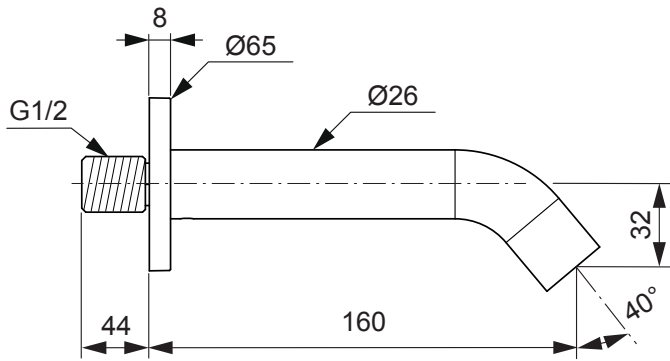

Produced since: **Nov. 2019**

Wall spout

chrome

BC805AA

Replace XX with the appropriate finish code

Chrome = AA Silver Storm = GN Gold = A2 Magnetic Grey = A5

Example spare part order:

A 861 434 AA in Chrome

Pos.	Description	Part-Number	Qty.	Pos.	Description	Part-Number	Qty.
1	Connection nipple cpl.	A 861 437 NU	1 Set				
2	Escutcheon with ISI-Logo	A 861 434 XX	1 pcs				
3	Spout cpl. 160mm	A 861 450 XX	1 Set				
4	Aerator M24x1 with Key	A 962 002 NU	1 Set				