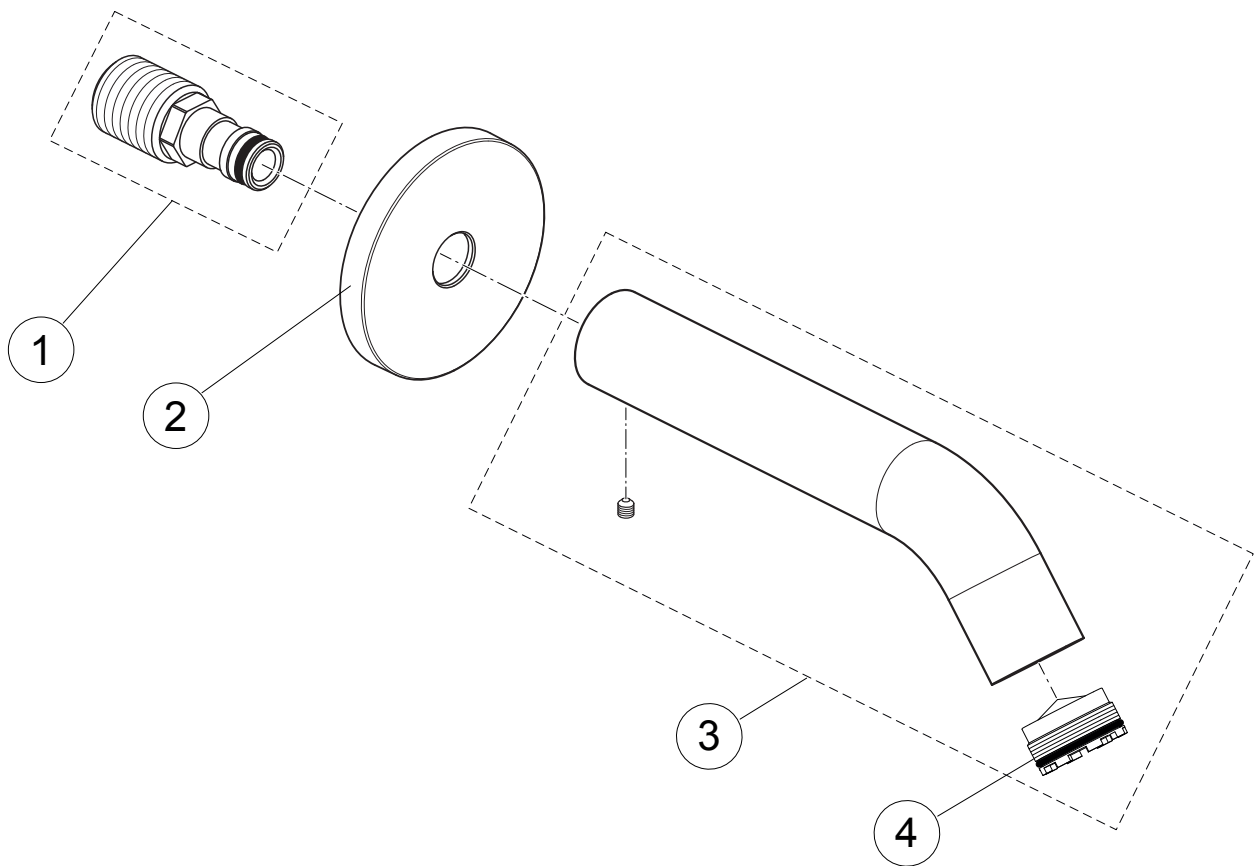

Produced since: **Nov. 2019**

Wall spout

chrome

BC805AA

Replace XX with the appropriate finish code

Chrome = AA Silver Storm = GN Gold = A2 Magnetic Grey = A5

Example spare part order:

A 861 434 AA in Chrome

Pos.	Description	Part-Number	Qty.	Pos.	Description	Part-Number	Qty.
1	Connection nipple cpl.	A 861 437 NU	1 Set				
2	Escutcheon with ISI-Logo	A 861 434 XX	1 pcs				
3	Spout cpl. 160mm	A 861 450 XX	1 Set				
4	Aerator M24x1 with Key	A 962 002 NU	1 Set				