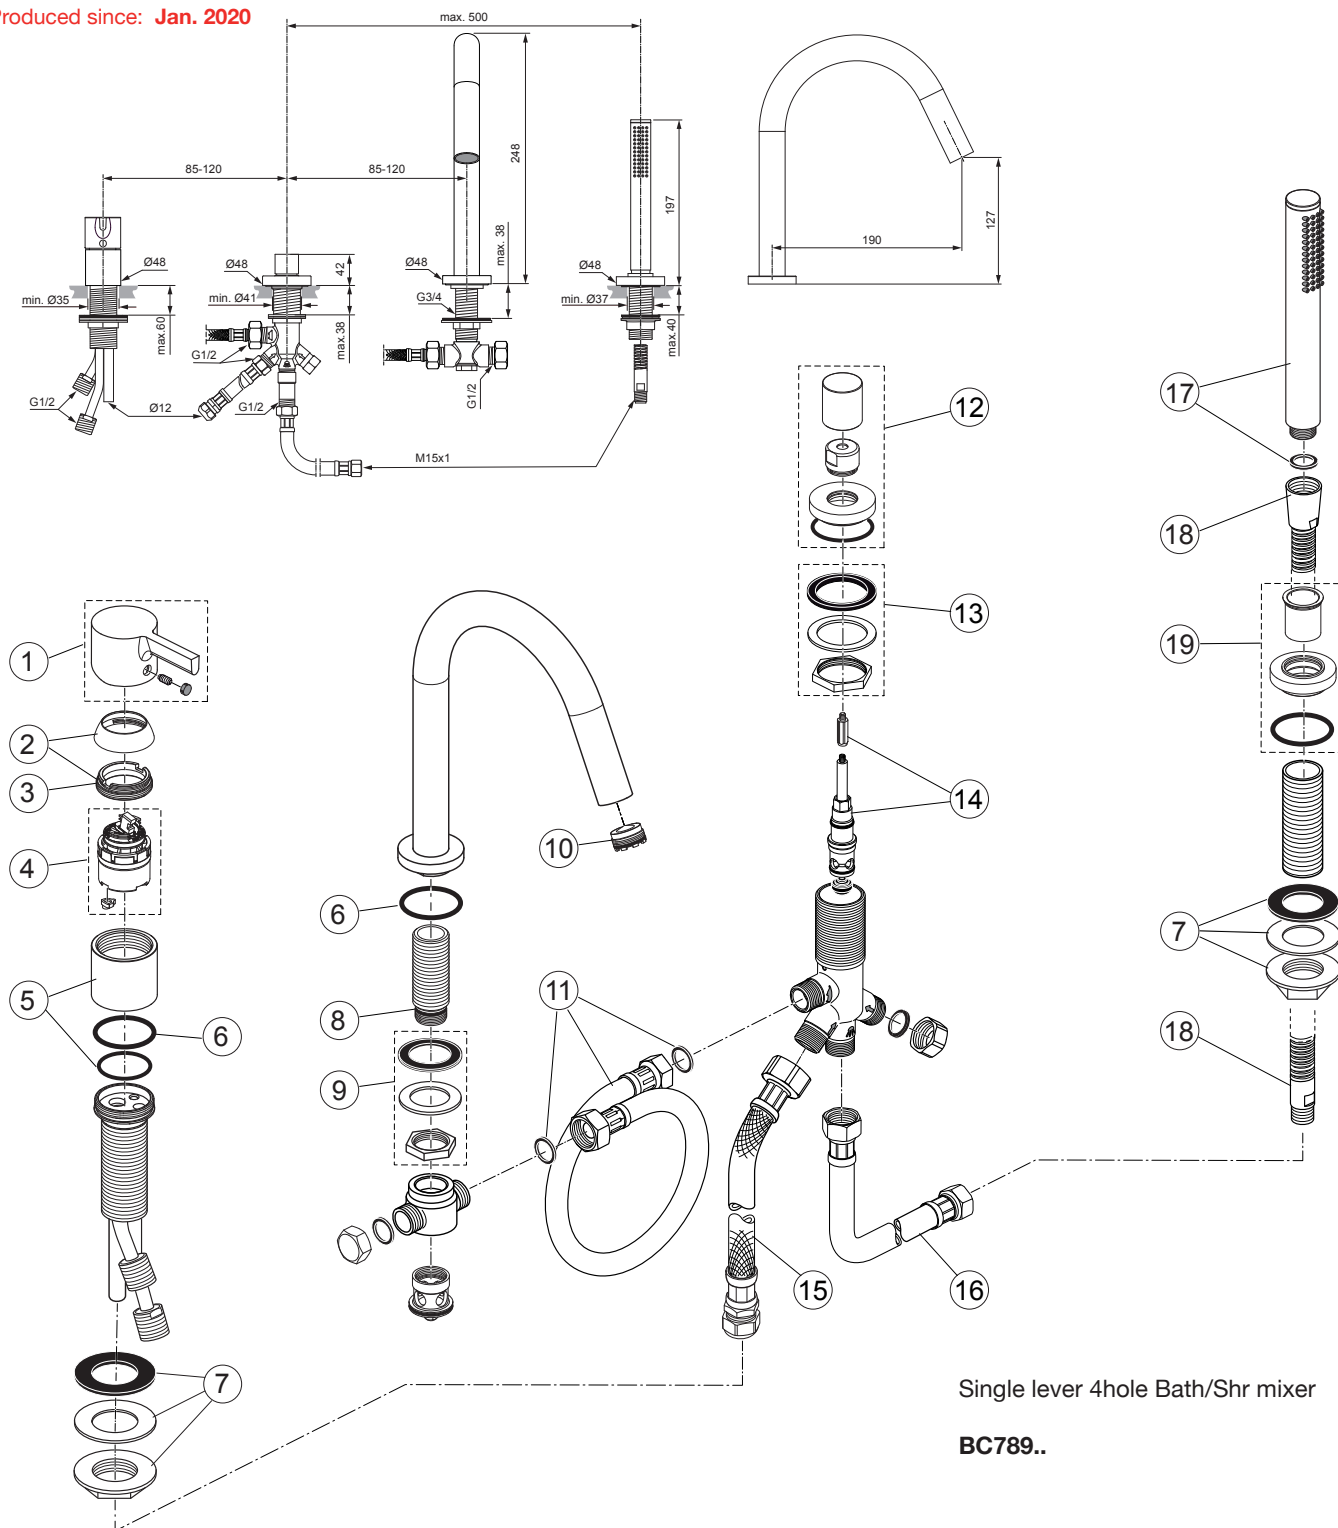

Joy

BC789..

Ideal Standard

Produced since: Jan. 2020

Replace XX with the appropriate finish code

Chrome = AA Silver Storm = GN Gold = A2 Magnetic Grey = A5

Example spare part order:
A 861 473 AA in Chrome

Pos.	Description	Part-Number	Qty.	Pos.	Description	Part-Number	Qty.
1	Lever cpl.	B 961 665 XX	1 Set	11	Flex. hose 2x G1/2-520mm	H 960 312 NU	1 Set
2	Cap M38x1.5	B 961 661 XX	1 Set	12	Diverter knob cpl	A 861 474 XX	1 Set
3	Thread ring M36x1 + Key	B 961 374 NU	1 Set	13	Fixation kit diverter	A 963 026 NU	1 Set
4	Cartridge Ø38 + Key	A 861 156 NU*	1 Set	14	Diverter	H 960 987 NU	1 Set
5	Escutcheon w. O-ring	A 861 473 XX	1 Set	15	Flex. hose G1/2-Ø12-400mm	A 962 823 NU	1 pcs
6	O - ring Ø 40 x 3	H 962 197 NU*	1 Set	16	Flex. hose G1/2-M15x1	H 960 185 NU	1 Set
7	Fixation	H 960 294 NU*	1 Set	17	Handspray w. Logo	A 861 411 XX	1 pcs
8	O - Ring Ø 17 x 2	A 860 777 NU	2 pcs	18	Shower hose G1/2-15x1	H 960 440 XX	1 pcs
9	Fixation kit spout	A 9618 11 NU*	1 Set	19	Holder f. Handspray	A 861 475 XX	1 Set
10	Aerator M 24 x 1 w. key	A 960 395 NU*	1 Set				

* Universal-Set (not all parts needed)