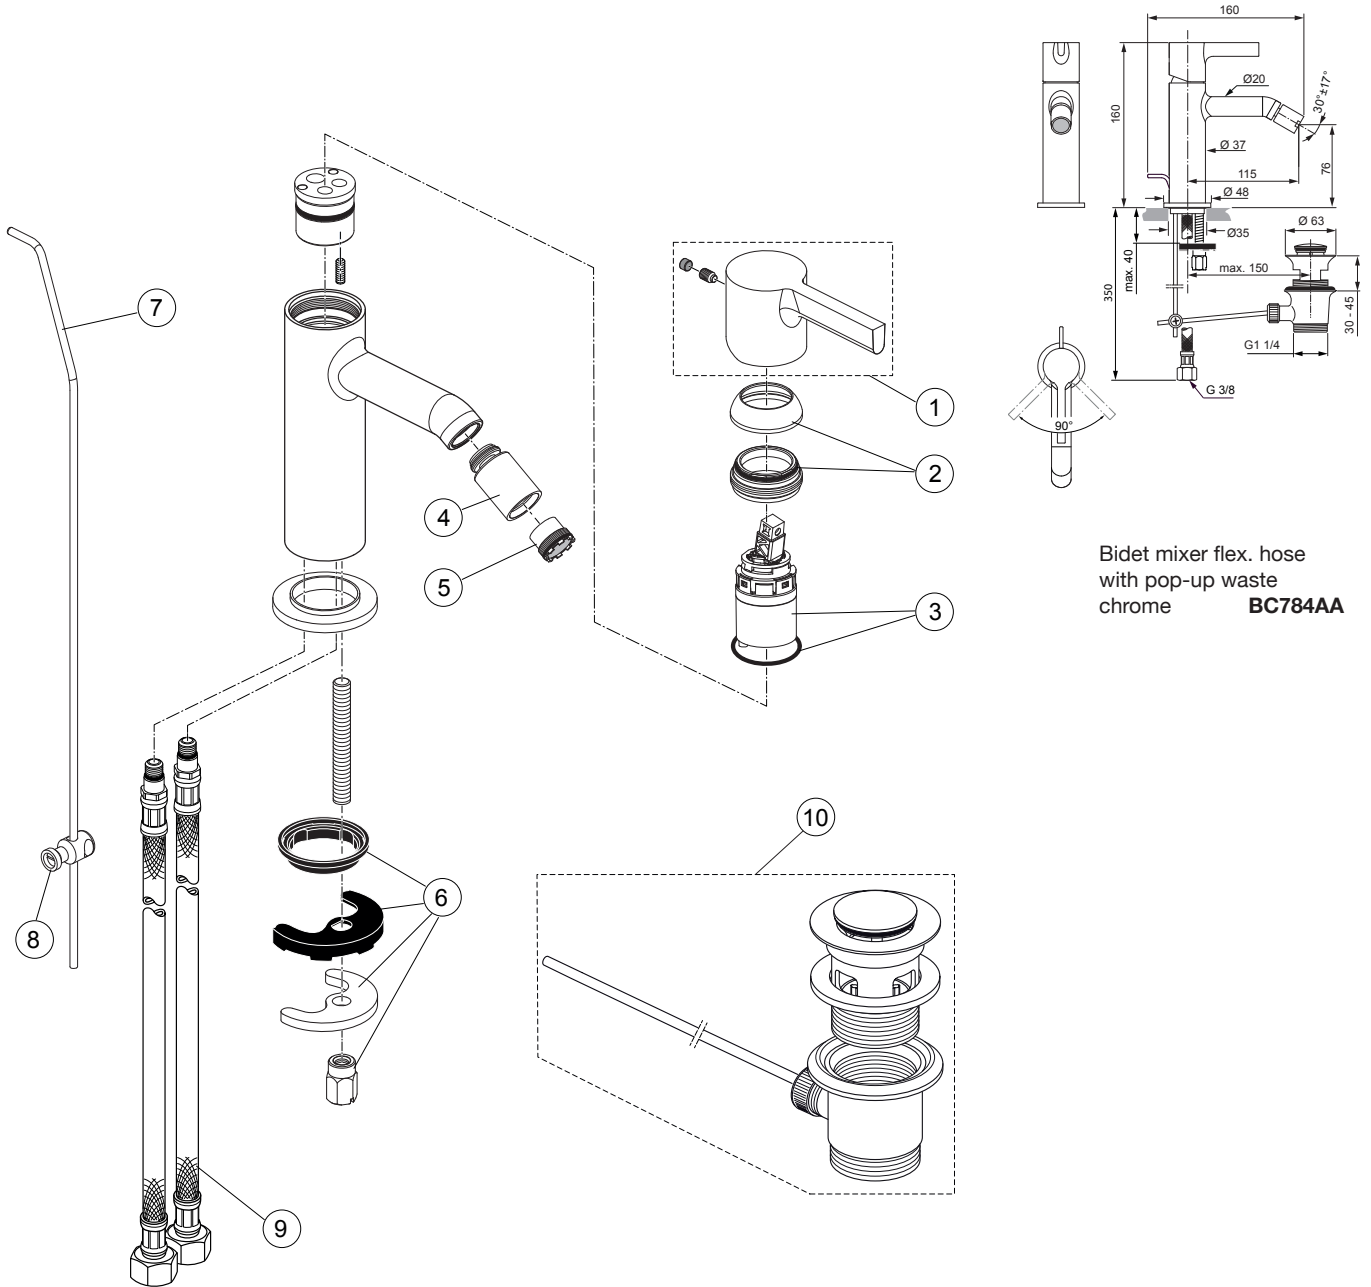

Produced since: **Nov. 2019**

Bidet mixer flex. hose with pop-up waste chrome **BC784AA**

Replace **XX** with the appropriate finish code

Chrome = AA Silver Storm = GN Gold = A2 Magnetic Grey = A5

Example spare part order:  
**A 861 419 AA** in Chrome

Pos.	Description	Part-Number	Qty.	Pos.	Description	Part-Number	Qty.
1	Lever cpl.	<b>A 861 419 XX</b>	1 Set				
2	Cover cap with O-ring	<b>A 861 417 XX</b>	1 pcs				
3	Cartridge Ø28 + O - Ring	<b>A 861 397 NU</b>	1 Set				
4	Ball joint M16x1 / M16,5x1	<b>A 861 421 XX</b>	1 pcs				
5	Aerator M16,5x1 - 5ltr/min	<b>A 962 708 NU</b>	1 pcs				
6	Fixation kit	<b>A 960 486 NU*</b>	1 Set				
7	Lift rod cpl. + Pos. 8	<b>B 960 900 XX</b>	1 Set				
8	Bracket	<b>A 961 172 NU</b>	1 pcs				
9	Flex. hose M8x1-G3/8-425	<b>A 962 370 NU</b>	1 pcs				
10	Pop-up waste complete	<b>A 961 230 XX</b>	1 Set				

\*Universal set (not all parts needed)