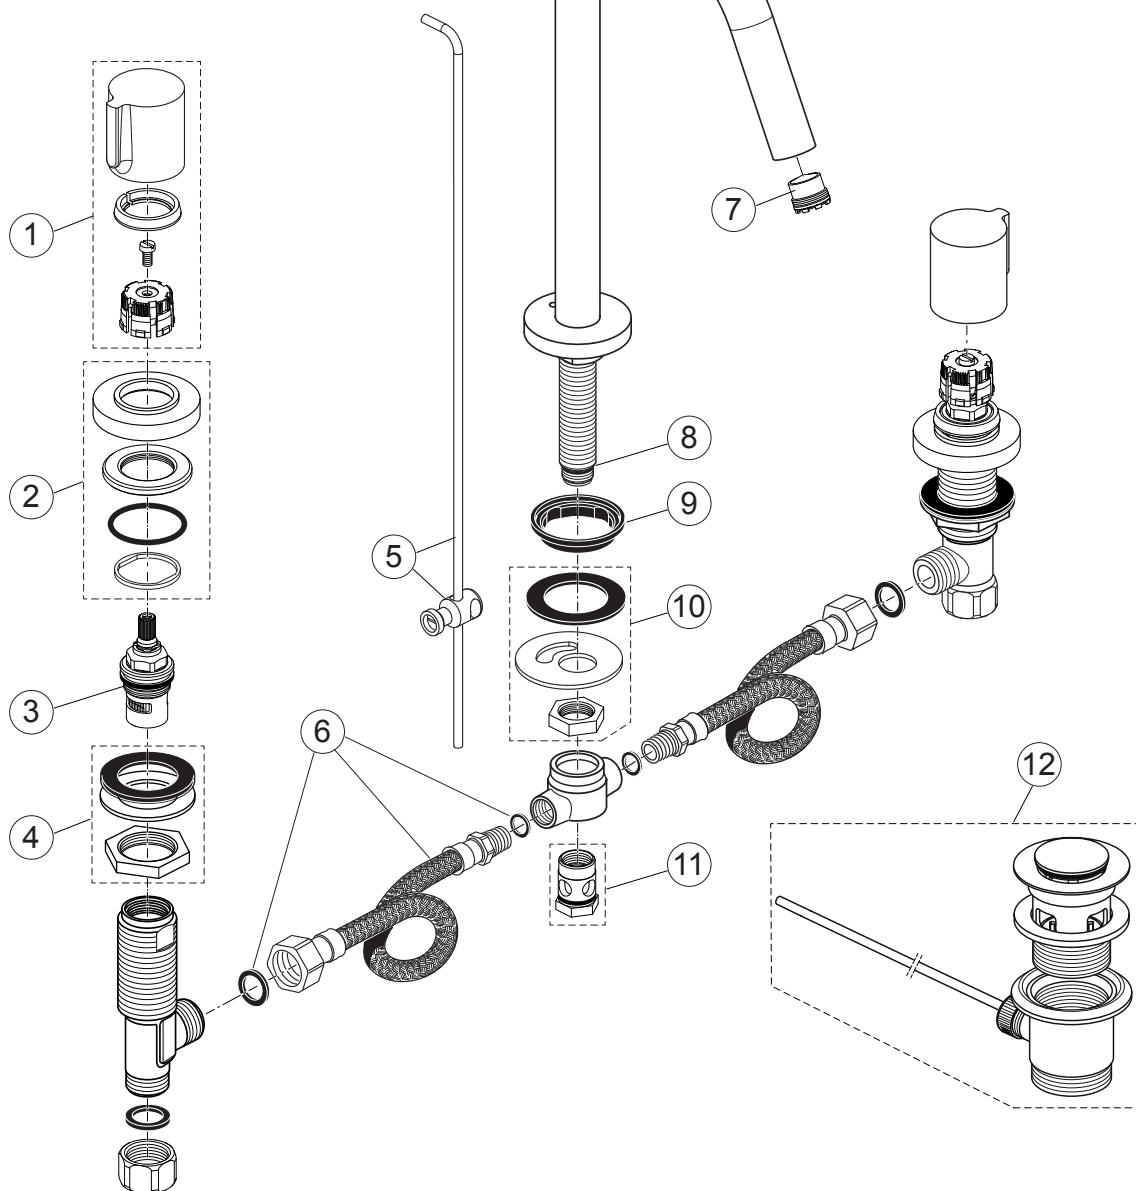

Joy

BC783..

Ideal Standard

Produced since: Jan. 2020

Single lever 3hole Basin mixer

BC783..

Replace XX with the appropriate finish code

Chrome = AA Silver Storm = GN Gold = A2 Magnetic Grey = A5

Example spare part order:

A 861 473 AA in Chrome

Pos.	Description	Part-Number	Qty.	Pos.	Description	Part-Number	Qty.
1	Lever cpl.	B 961 664 XX	1 Set	7	Aerator M16,5x1 - 5ltr/min	A 962 708 NU	1 pcs
2	Escutcheon cpl.	A 861 478 XX	1 Set	8	O - ring Ø9 x 1,5	A 962 963 NU	2 pcs
3	Cartridge G1/2 90° cpl. (hot)	A 861 243 NU*	1 Set	9	Sailing ring	A 961 302 NU	1 pcs
	Cartridge G1/2 90° cpl. (cold)	A 861 244 NU*	1 Set	10	Fixation kit spout	A 962 342 NU*	1 Set
4	Fixation kit side valve	H 960 279 NU*	1 Set	11	Fixing screw	A 963 007 NU	1 Set
5	Lift rod cpl.	A 861 479 XX	1 Set	12	Pop-up waste complete	A 961 230 XX	1 Set
6	Flex. hose G3/8 - G1/2	A 963 197 NU	1 pcs				

* Universal-Set (not all parts needed)