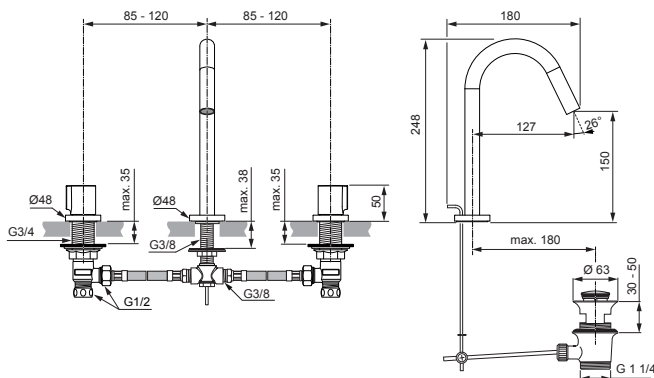

Joy

BC783..

Ideal Standard

Produced since: Jan. 2020

Single lever 3hole Basin mixer

BC783..

Replace XX with the appropriate finish code

Chrome = AA Silver Storm = GN Gold = A2 Magnetic Grey = A5

Example spare part order:

A 861 473 AA in Chrome

Pos.	Description	Part-Number	Qty.	Pos.	Description	Part-Number	Qty.
1	Lever cpl.	B 961 664 XX	1 Set	7	Aerator M16,5x1 - 5ltr/min	A 962 708 NU	1 pcs
2	Escutcheon cpl.	A 861 478 XX	1 Set	8	O - ring Ø9 x 1,5	A 962 963 NU	2 pcs
3	Cartridge G1/2 90° cpl. (hot)	A 861 243 NU*	1 Set	9	Sailing ring	A 961 302 NU	1 pcs
	Cartridge G1/2 90° cpl. (cold)	A 861 244 NU*	1 Set	10	Fixation kit spout	A 962 342 NU*	1 Set
4	Fixation kit side valve	H 960 279 NU*	1 Set	11	Fixing screw	A 963 007 NU	1 Set
5	Lift rod cpl.	A 861 479 XX	1 Set	12	Pop-up waste complete	A 961 230 XX	1 Set
6	Flex. hose G3/8 - G1/2	A 963 197 NU	1 pcs				