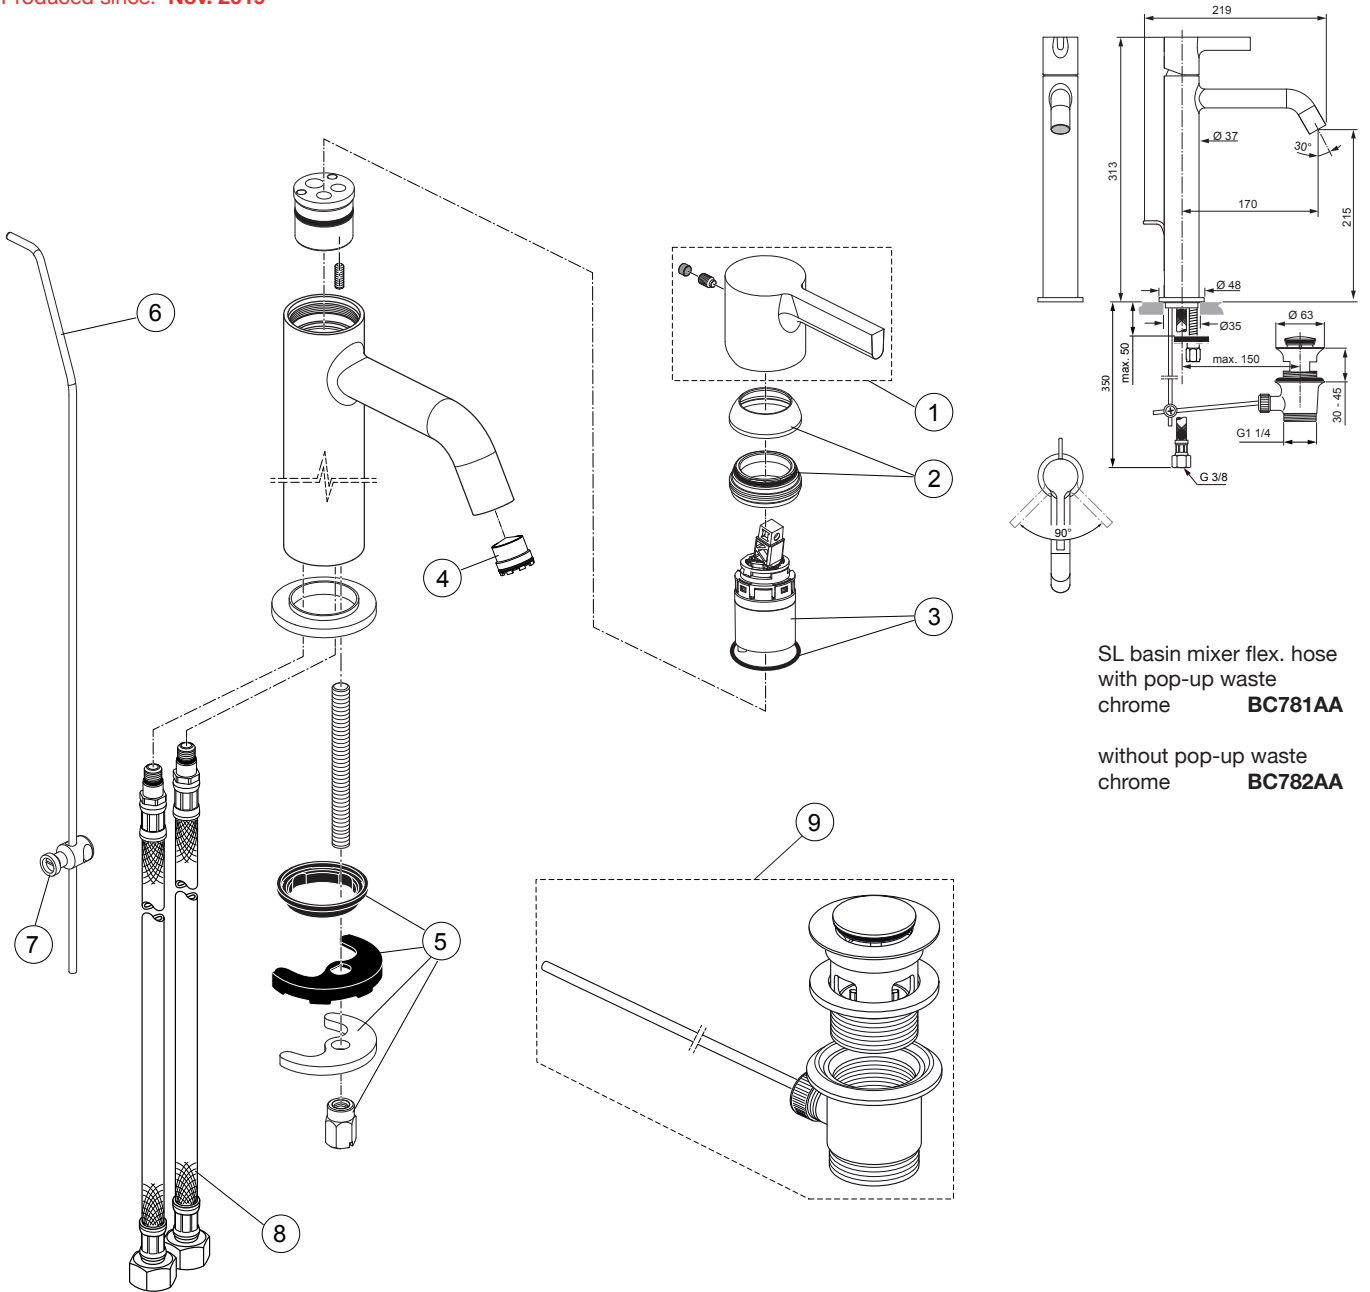

Produced since: **Nov. 2019**

SL basin mixer flex. hose
with pop-up waste
chrome **BC781AA**

without pop-up waste
chrome **BC782AA**

Replace XX with the appropriate finish code

Chrome = AA Silver Storm = GN Gold = A2 Magnetic Grey = A5

Example spare part order:

A 861 419 AA in Chrome

Pos.	Description	Part-Number	Qty.	Pos.	Description	Part-Number	Qty.
1	Lever cpl.	A 861 419 XX	1 Set				
2	Cover cap with O-ring	A 861 417 XX	1 pcs				
3	Cartridge Ø28 + O - Ring	A 861 397 NU	1 Set				
4	Aerator M24x1 - 5ltr/min	A 960 197 NU*	1 pcs				
5	Fixation kit	A 960 486 NU*	1 Set				
6	Lift rod cpl. + Pos. 8	B 960 900 XX	1 Set				
7	Bracket	A 961 172 NU	1 pcs				
8	Flex. hose M8x1-G3/8-620	B 960 364 NU	1 pcs				
9	Pop-up waste complete	A 961 230 XX	1 Set				

*Universal set (not all parts needed)