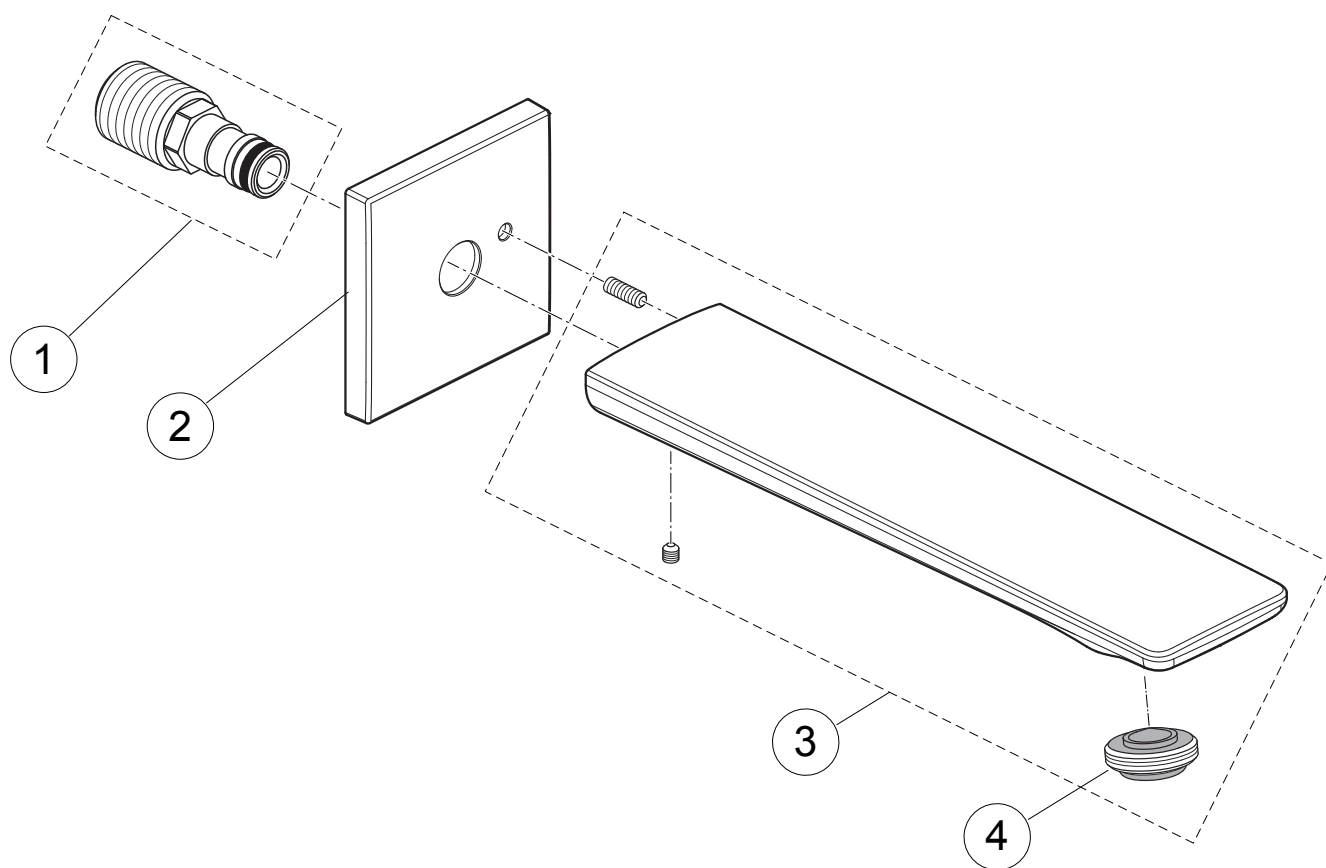

Check

BC769..

Ideal Standard

Produced since: **Nov. 2019**

Wall spout

chrome **BC769AA**

Replace XX with the appropriate finish code

Chrome = AA Silver Storm = GN Gold = A2 Magnetic Grey = A5

Example spare part order:

A 861 416 AA in Chrome

Pos.	Description	Part-Number	Qty.	Pos.	Description	Part-Number	Qty.
1	Connection nipple cpl.	A 861 437 NU	1 Set				
2	Escutcheon w. Logo	A 861 438 XX	1 pcs				
3	Spout cpl. 180mm	A 861 439 XX	1 Set				
4	Aerator M24x1	A 861 436 NU	1 pcs				