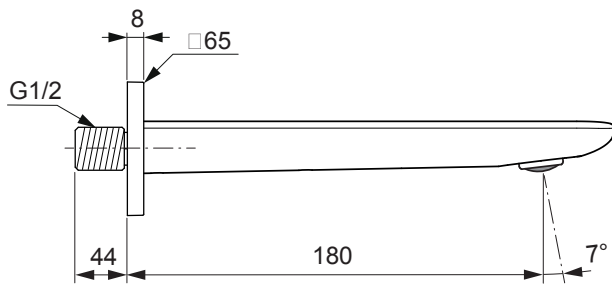

Check

BC769..

Ideal Standard

Produced since: **Nov. 2019**

Wall spout

chrome **BC769AA**

Replace XX with the appropriate finish code

Chrome = AA Silver Storm = GN Gold = A2 Magnetic Grey = A5

Example spare part order:

A 861 416 AA in Chrome

Pos.	Description	Part-Number	Qty.	Pos.	Description	Part-Number	Qty.
1	Connection nipple cpl.	A 861 437 NU	1 Set				
2	Escutcheon w. Logo	A 861 438 XX	1 pcs				
3	Spout cpl. 180mm	A 861 439 XX	1 Set				
4	Aerator M24x1	A 861 436 NU	1 pcs				