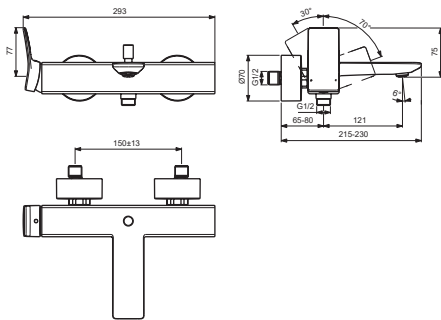

CHECK

Ideal Standard

BC761XX

BC762XX

BC763XX

For XX=Coverage-Designate:

AA=chrome, GN=silver storm
A2=brushed gold, A5=magnetic grey

For Instance:

B961655AA for chrome

Pos.	Signify	Spare parts-Nr.	Quantity	Pos.	Signify	Spare parts-Nr.	Quantity
1	Lever-compl.	B961655XX	1 Set				
2	Rubber button	A861223NU	1 Set				
3	Cap M38x1.5	B961661XX	1 Set				
4	Cartridge Ø38mm	B961491NU	1 Set				
5	Nipple M22x1-G1/2	B964675XX	1 Set				
6	Non return valve	B961346NU	1 Pcs.				
7	Pull knob	B960486XX	1 Pcs.				
8	Aerator coin slot M24x1-C	B961656NU	2 Pcs.				
9	Diverter automatic	B960969XX	1 Pcs.				
10	Non return valve	B961346NU	1 Pcs.				
11	Rosette, w/O-Ring	B960714XX	1 Set				
12	Sh.hose 2xG1/2-1600mm	BC773XX	1 Pcs.				
13	Handshower	BC774XX	1 Pcs.				
14	Wall bracket	BC770XX	1 Pcs.				