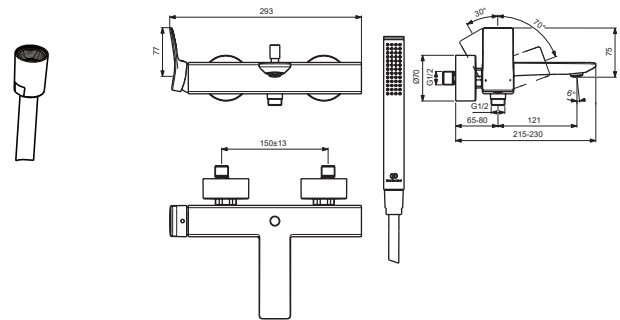

CHECK

Ideal Standard

BC761XX

BC762XX

BC763XX

For XX=Coverage-Designate:

AA=chrome, GN=silver storm
A2=brushed gold, A5=magnetic grey

For Instance:

B961655AA for chrome

Pos.	Signify	Spare parts-Nr.	Quantity	Pos.	Signify	Spare parts-Nr.	Quantity
1	Lever-compl.	B961655XX	1 Set				
2	Rubber button	A861223NU	1 Set				
3	Cap M38x1.5	B961661XX	1 Set				
4	Cartridge Ø38mm	B961491NU	1 Set				
5	Nipple M22x1-G1/2	B964675XX	1 Set				
6	Non return valve	B961346NU	1 Pcs.				
7	Pull knob	B960486XX	1 Pcs.				
8	Aerator coin slot M24x1-C	B961656NU	2 Pcs.				
9	Diverter automatic	B960969XX	1 Pcs.				
10	Non return valve	B961346NU	1 Pcs.				
11	Rosette, w/O-Ring	B960714XX	1 Set				
12	Sh.hose 2xG1/2-1600mm	BC773XX	1 Pcs.				
13	Handshower	BC774XX	1 Pcs.				
14	Wall bracket	BC770XX	1 Pcs.				