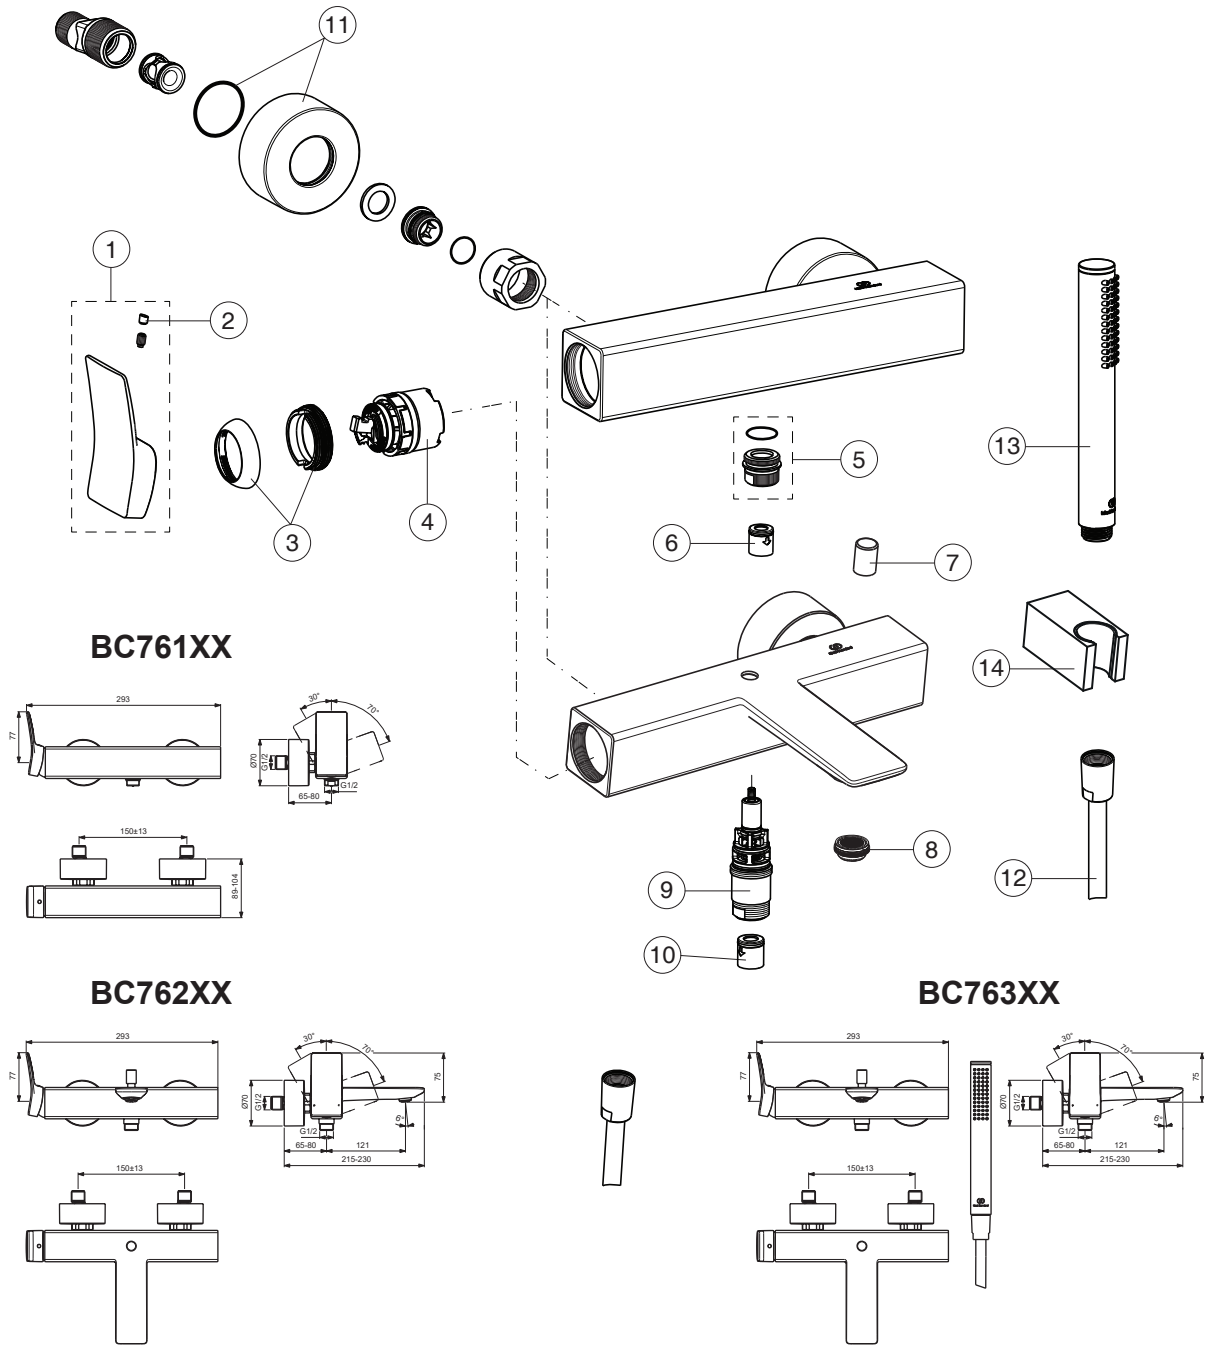

CHECK

Ideal Standard

BC761XX

BC762XX

BC763XX

For XX=Coverage-Designate:

AA=chrome, GN=silver storm
A2=brushed gold, A5=magnetic grey

For Instance:

B961655AA for chrome

Pos.	Signify	Spare parts-Nr.	Quantity	Pos.	Signify	Spare parts-Nr.	Quantity
1	Lever-compl.	B961655XX	1 Set				
2	Rubber button	A861223NU	1 Set				
3	Cap M38x1.5	B961661XX	1 Set				
4	Cartridge Ø38mm	B961491NU	1 Set				
5	Nipple M22x1-G1/2	B964675XX	1 Set				
6	Non return valve	B961346NU	1 Pcs.				
7	Pull knob	B960486XX	1 Pcs.				
8	Aerator coin slot M24x1-C	B961656NU	2 Pcs.				
9	Diverter automatic	B960969XX	1 Pcs.				
10	Non return valve	B961346NU	1 Pcs.				
11	Rosette, w/O-Ring	B960714XX	1 Set				
12	Sh.hose 2xG1/2-1600mm	BC773XX	1 Pcs.				
13	Handshower	BC774XX	1 Pcs.				
14	Wall bracket	BC770XX	1 Pcs.				