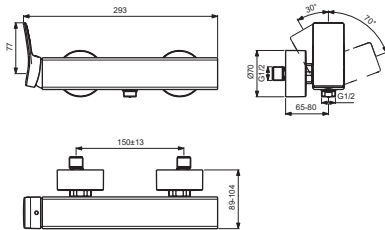

CHECK

Ideal Standard

BC761XX

BC762XX

BC763XX

For XX=Coverage-Designate:

AA=chrome, GN=silver storm
A2=brushed gold, A5=magnetic grey

For Instance:

B961655AA for chrome

Pos.	Signify	Spare parts-Nr.	Quantity	Pos.	Signify	Spare parts-Nr.	Quantity
1	Lever-compl.	B961655XX	1 Set				
2	Rubber button	A861223NU	1 Set				
3	Cap M38x1.5	B961661XX	1 Set				
4	Cartridge Ø38mm	B961491NU	1 Set				
5	Nipple M22x1-G1/2	B964675XX	1 Set				
6	Non return valve	B961346NU	1 Pcs.				
7	Pull knob	B960486XX	1 Pcs.				
8	Aerator coin slot M24x1-C	B961656NU	2 Pcs.				
9	Diverter automatic	B960969XX	1 Pcs.				
10	Non return valve	B961346NU	1 Pcs.				
11	Rosette, w/O-Ring	B960714XX	1 Set				
12	Sh.hose 2xG1/2-1600mm	BC773XX	1 Pcs.				
13	Handshower	BC774XX	1 Pcs.				
14	Wall bracket	BC770XX	1 Pcs.				