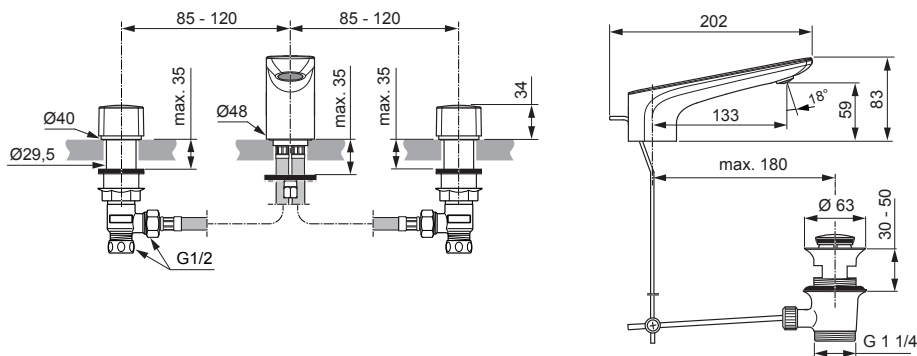

# Ideal Standard

Produced since: **May 2020**

Single lever 3hole Basin mixer

### BC759..

**Replace XX with the appropriate finish code**

Chrome = AA    Silver Storm = GN    Gold = A2    Magnetic Grey = A5

**Example spare part order:**

**A 861 505 AA** in Chrome

Pos.	Description	Part-Number	Qty.	Pos.	Description	Part-Number	Qty.
1	Lever cpl.	<b>A 861 505 XX</b>	1 Set	7	Aerator M16,5x1 - 5ltr/min	<b>A 861 418 NU</b>	1 pcs
2	Escutcheon cpl.	<b>A 861 506 XX</b>	1 Set	8	Fixation kit spout	<b>B 960 432 NU</b>	1 Set
3	Cartridge G1/2 90° cpl. (hot)	<b>A 861 243 NU*</b>	1 Set	9	Pop-up waste complete	<b>A 961 230 XX</b>	1 Set
	Cartridge G1/2 90° cpl. (cold)	<b>A 861 244 NU*</b>	1 Set				
4	Fixation kit side valve	<b>A 861 507 NU</b>	1 Set				
5	Lift rod cpl.	<b>A 861 479 XX</b>	1 Set				
6	Flex. hose G3/8 - G1/2	<b>B 960 389 NU</b>	1 pcs				