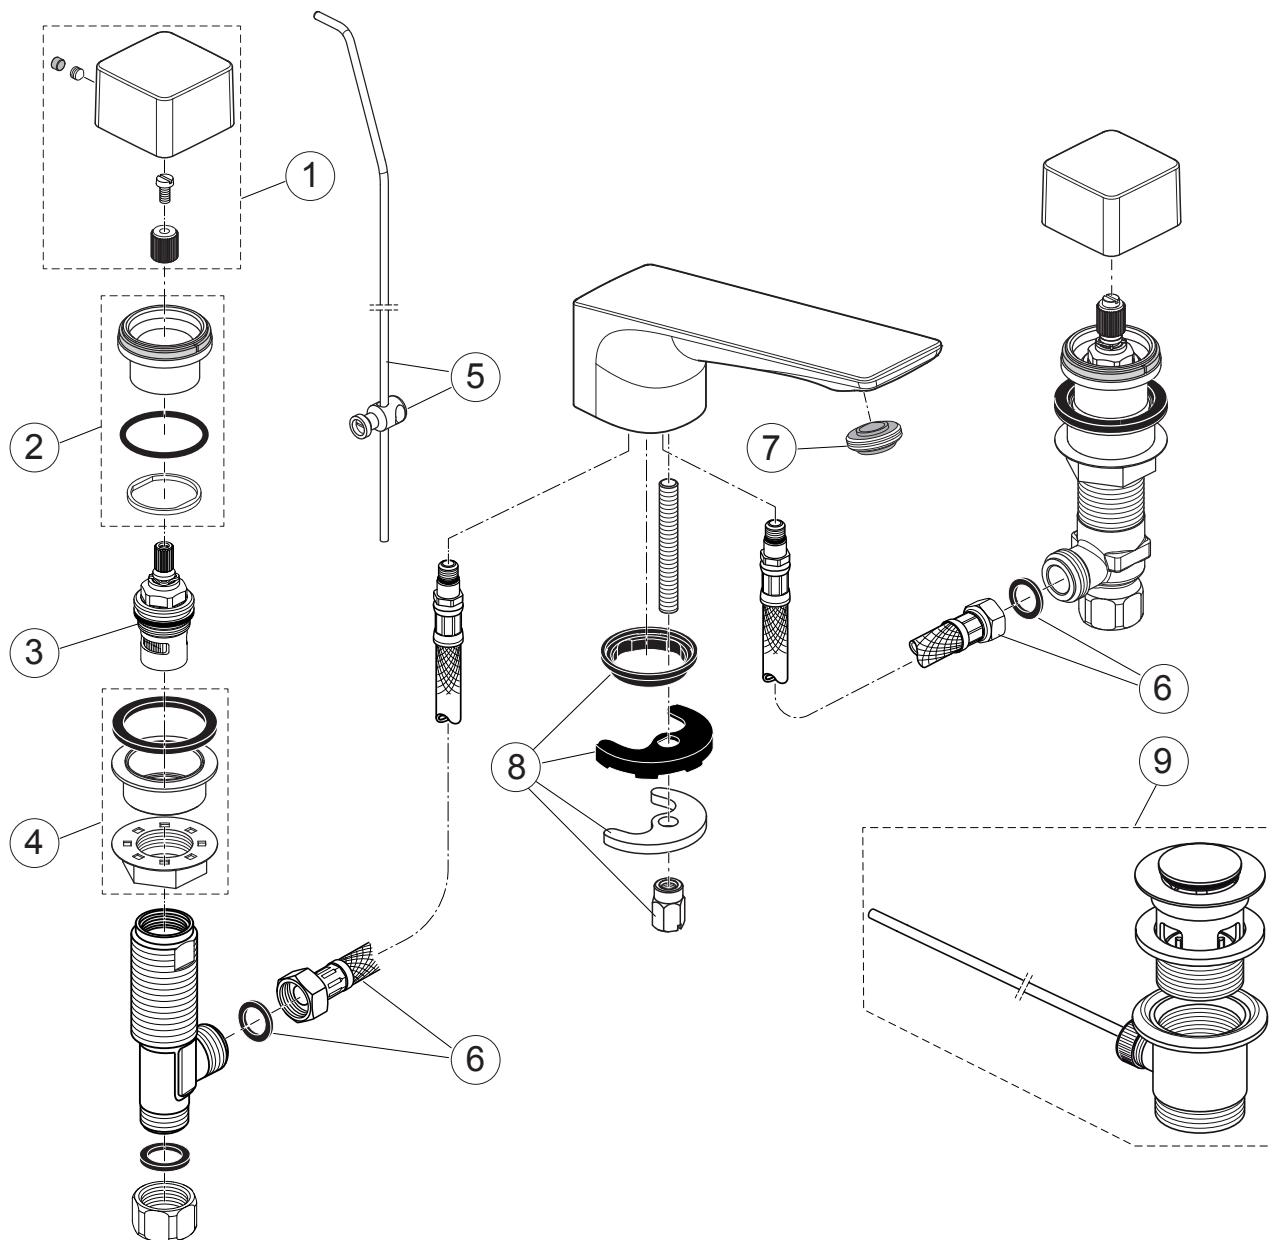

# BC759..

# Ideal Standard

Produced since: **May 2020**

Single lever 3hole Basin mixer

### BC759..

**Replace XX with the appropriate finish code**

Chrome = AA    Silver Storm = GN    Gold = A2    Magnetic Grey = A5

**Example spare part order:**

**A 861 505 AA** in Chrome

Pos.	Description	Part-Number	Qty.	Pos.	Description	Part-Number	Qty.
1	Lever cpl.	<b>A 861 505 XX</b>	1 Set	7	Aerator M16,5x1 - 5ltr/min	<b>A 861 418 NU</b>	1 pcs
2	Escutcheon cpl.	<b>A 861 506 XX</b>	1 Set	8	Fixation kit spout	<b>B 960 432 NU</b>	1 Set
3	Cartridge G1/2 90° cpl. (hot)	<b>A 861 243 NU*</b>	1 Set	9	Pop-up waste complete	<b>A 961 230 XX</b>	1 Set
	Cartridge G1/2 90° cpl. (cold)	<b>A 861 244 NU*</b>	1 Set				
4	Fixation kit side valve	<b>A 861 507 NU</b>	1 Set				
5	Lift rod cpl.	<b>A 861 479 XX</b>	1 Set				
6	Flex. hose G3/8 - G1/2	<b>B 960 389 NU</b>	1 pcs				