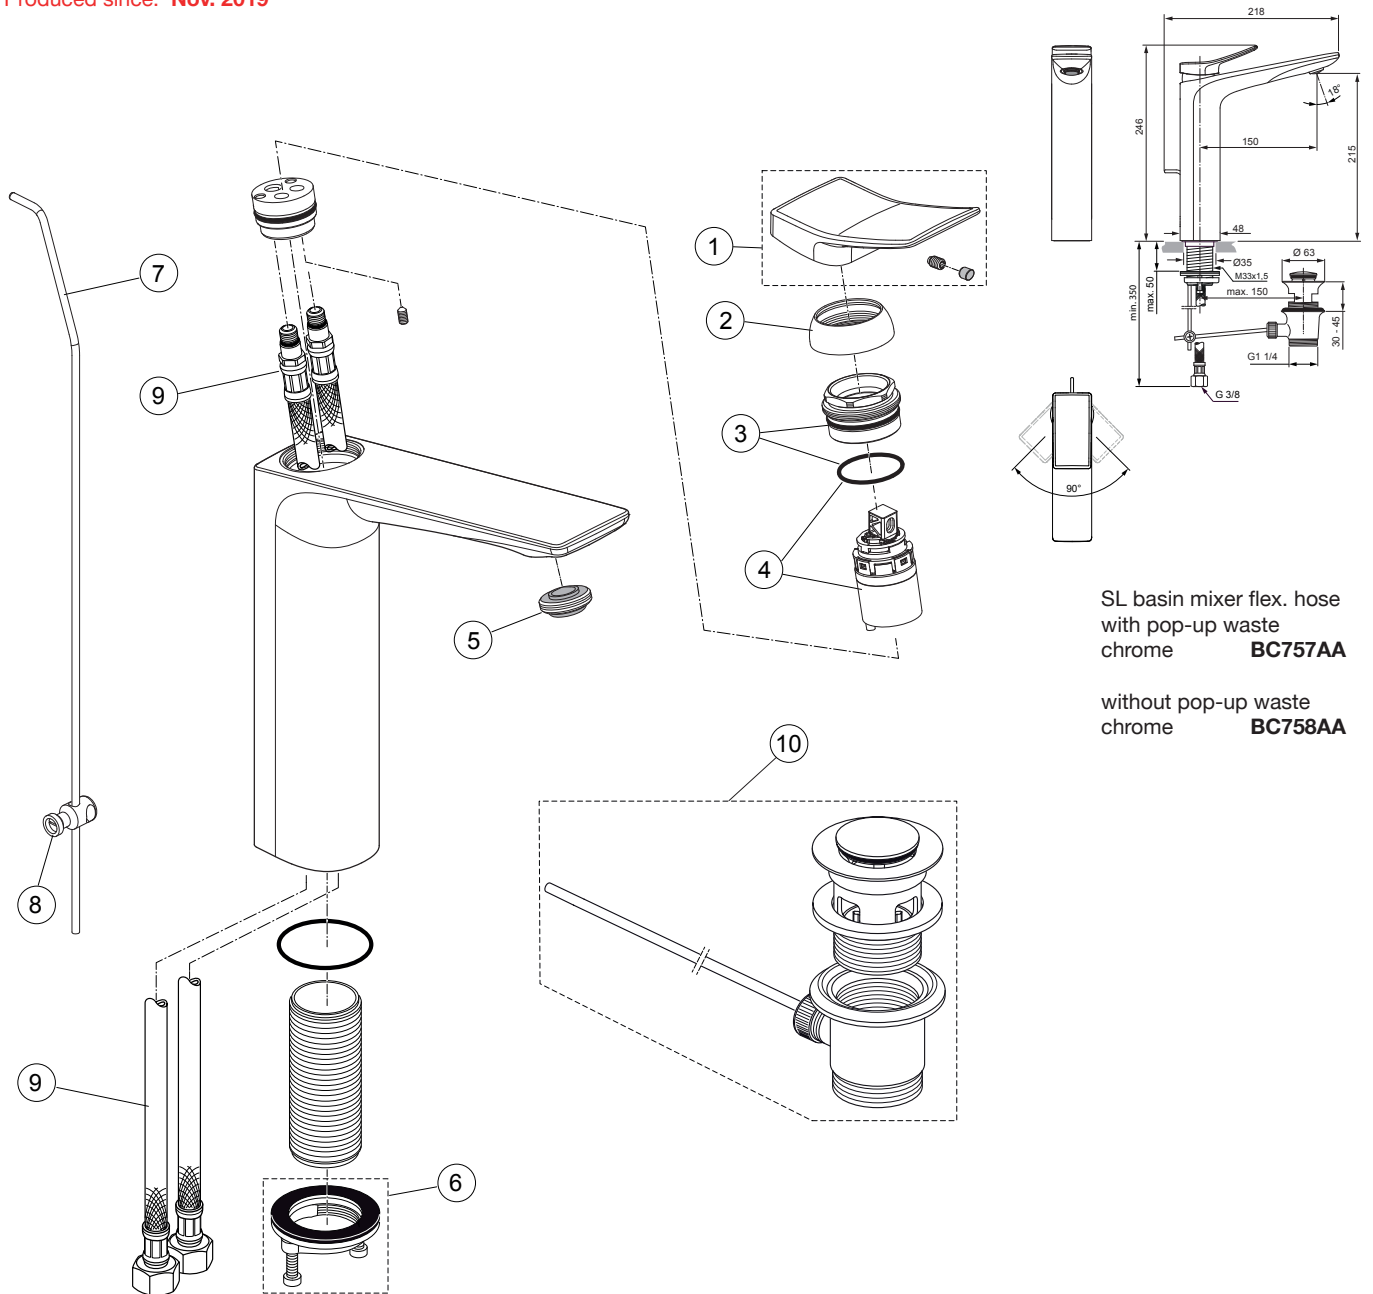

Produced since: **Nov. 2019**

SL basin mixer flex. hose  
with pop-up waste  
chrome **BC757AA**

without pop-up waste  
chrome **BC758AA**

**Replace XX with the appropriate finish code**

Chrome = AA Silver Storm = GN Gold = A2 Magnetic Grey = A5

**Example spare part order:**

**A 861 416 AA** in Chrome

Pos.	Description	Part-Number	Qty.	Pos.	Description	Part-Number	Qty.
1	Lever cpl.	<b>A 861 416 XX</b>	1 Set				
2	Cover cap	<b>A 861 417 XX</b>	1 pcs				
3	O - Ring Ø 28 x 2	<b>A 963 299 NU</b>	1 pcs				
4	Cartridge Ø28 + O - Ring	<b>A 861 399 NU</b>	1 Set				
5	Aerator M24x1 - 5ltr/min	<b>A 861 418 NU</b>	1 pcs				
6	Fixation kit	<b>A 960 486 NU*</b>	1 Set				
7	Lift rod cpl. + Pos. 8	<b>B 960 900 XX</b>	1 Set				
8	Bracket	<b>A 961 172 NU</b>	1 pcs				
9	Flex. hose M8x1-G3/8-550	<b>A 961 477 NU</b>	1 pcs				
10	Pop-up waste complete	<b>A 961 230 XX</b>	1 Set				

\*Universal set (not all parts needed)