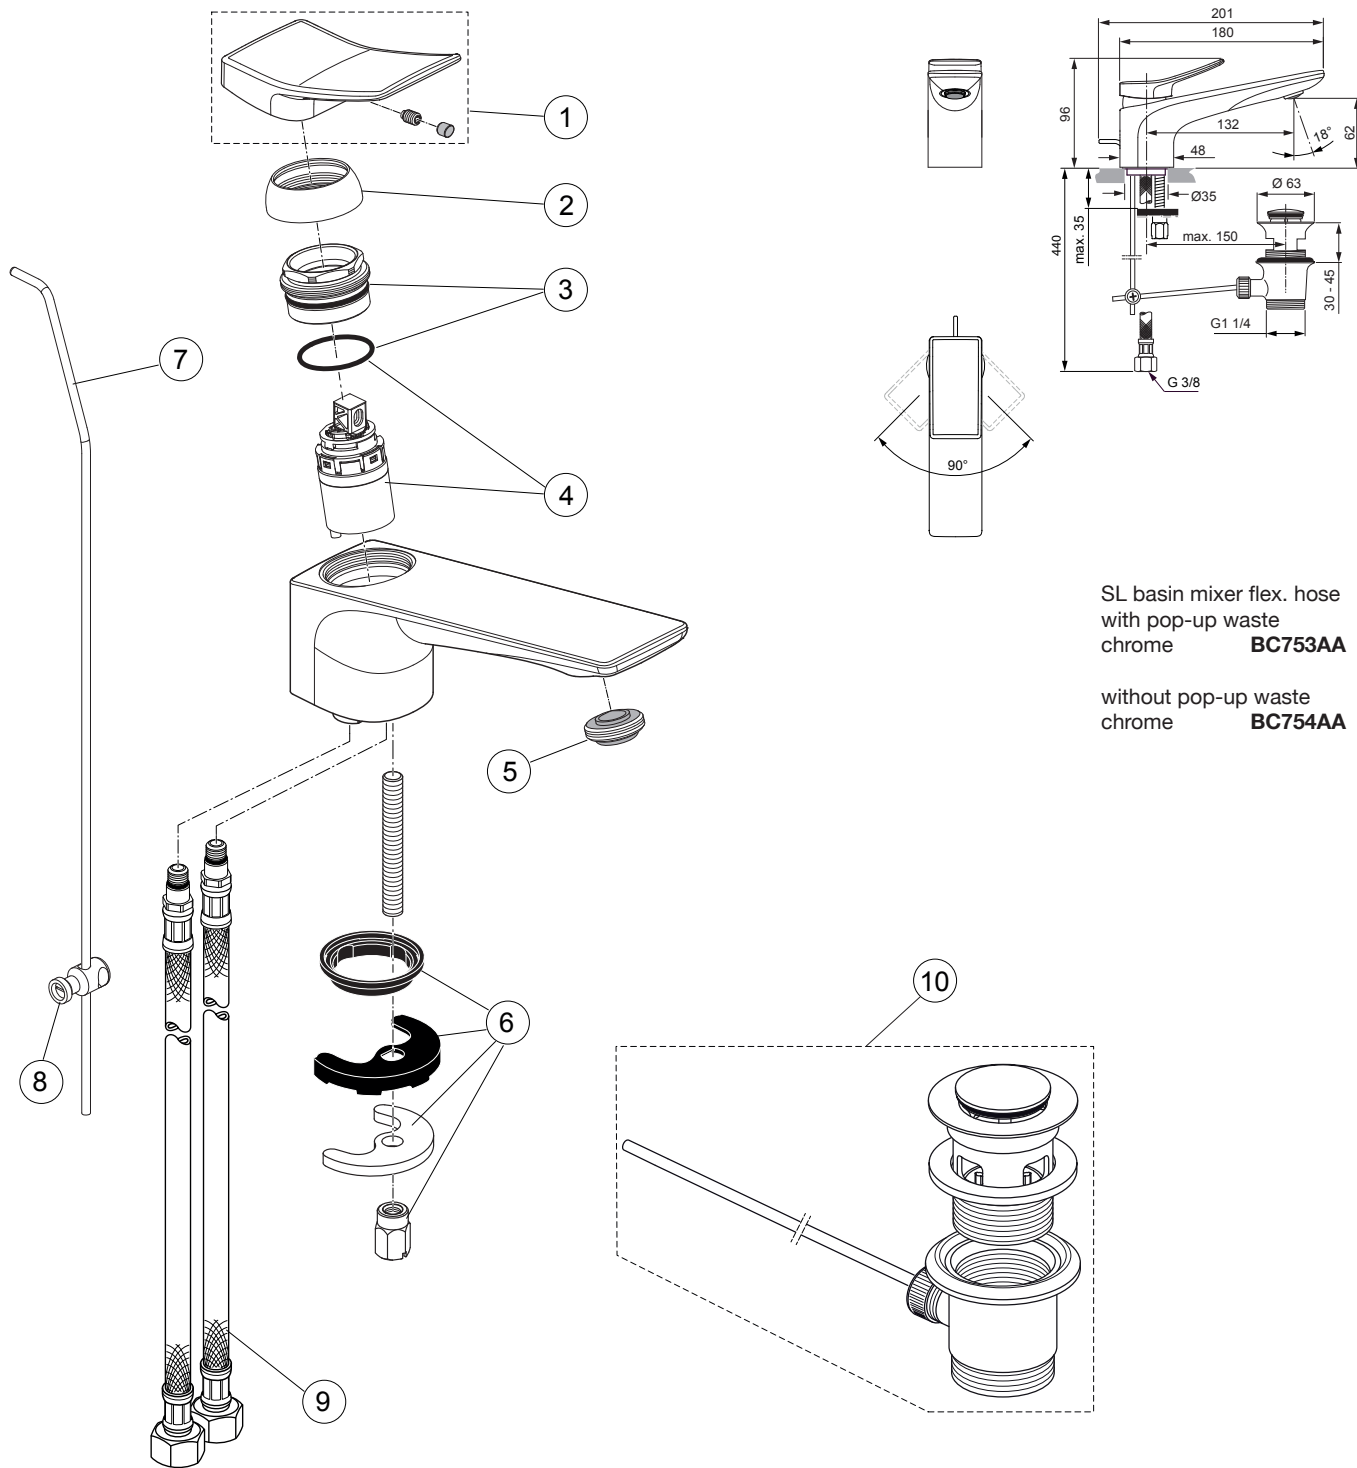

# Check

BC753.. BC754..

Ideal Standard

Produced since: **Nov. 2019**

SL basin mixer flex. hose  
with pop-up waste  
chrome **BC753AA**

without pop-up waste  
chrome **BC754AA**

### Example spare part order:

**A 861 416 AA** in Chrome

Pos.	Description	Part-Number	Qty.	Pos.	Description	Part-Number	Qty.
1	Lever cpl.	<b>A 861 416 XX</b>	1 Set				
2	Cover cap	<b>A 861 417 XX</b>	1 pcs				
3	O - Ring Ø 28 x 2	<b>A 963 299 NU</b>	1 pcs				
4	Cartridge Ø28 + O - Ring	<b>A 861 399 NU</b>	1 Set				
5	Aerator M24x1 - 5ltr/min	<b>A 861 418 NU</b>	1 pcs				
6	Fixation kit	<b>A 964 520 NU*</b>	1 Set				
7	Lift rod cpl. + Pos. 8	<b>B 960 900 XX</b>	1 Set				
8	Bracket	<b>A 961 172 NU</b>	1 pcs				
9	Flex. hose M8x1-G3/8-450	<b>A 860 612 NU</b>	1 pcs				
10	Pop-up waste complete	<b>A 961 230 XX</b>	1 Set				

\*Universal set (not all parts needed)

Check

Check