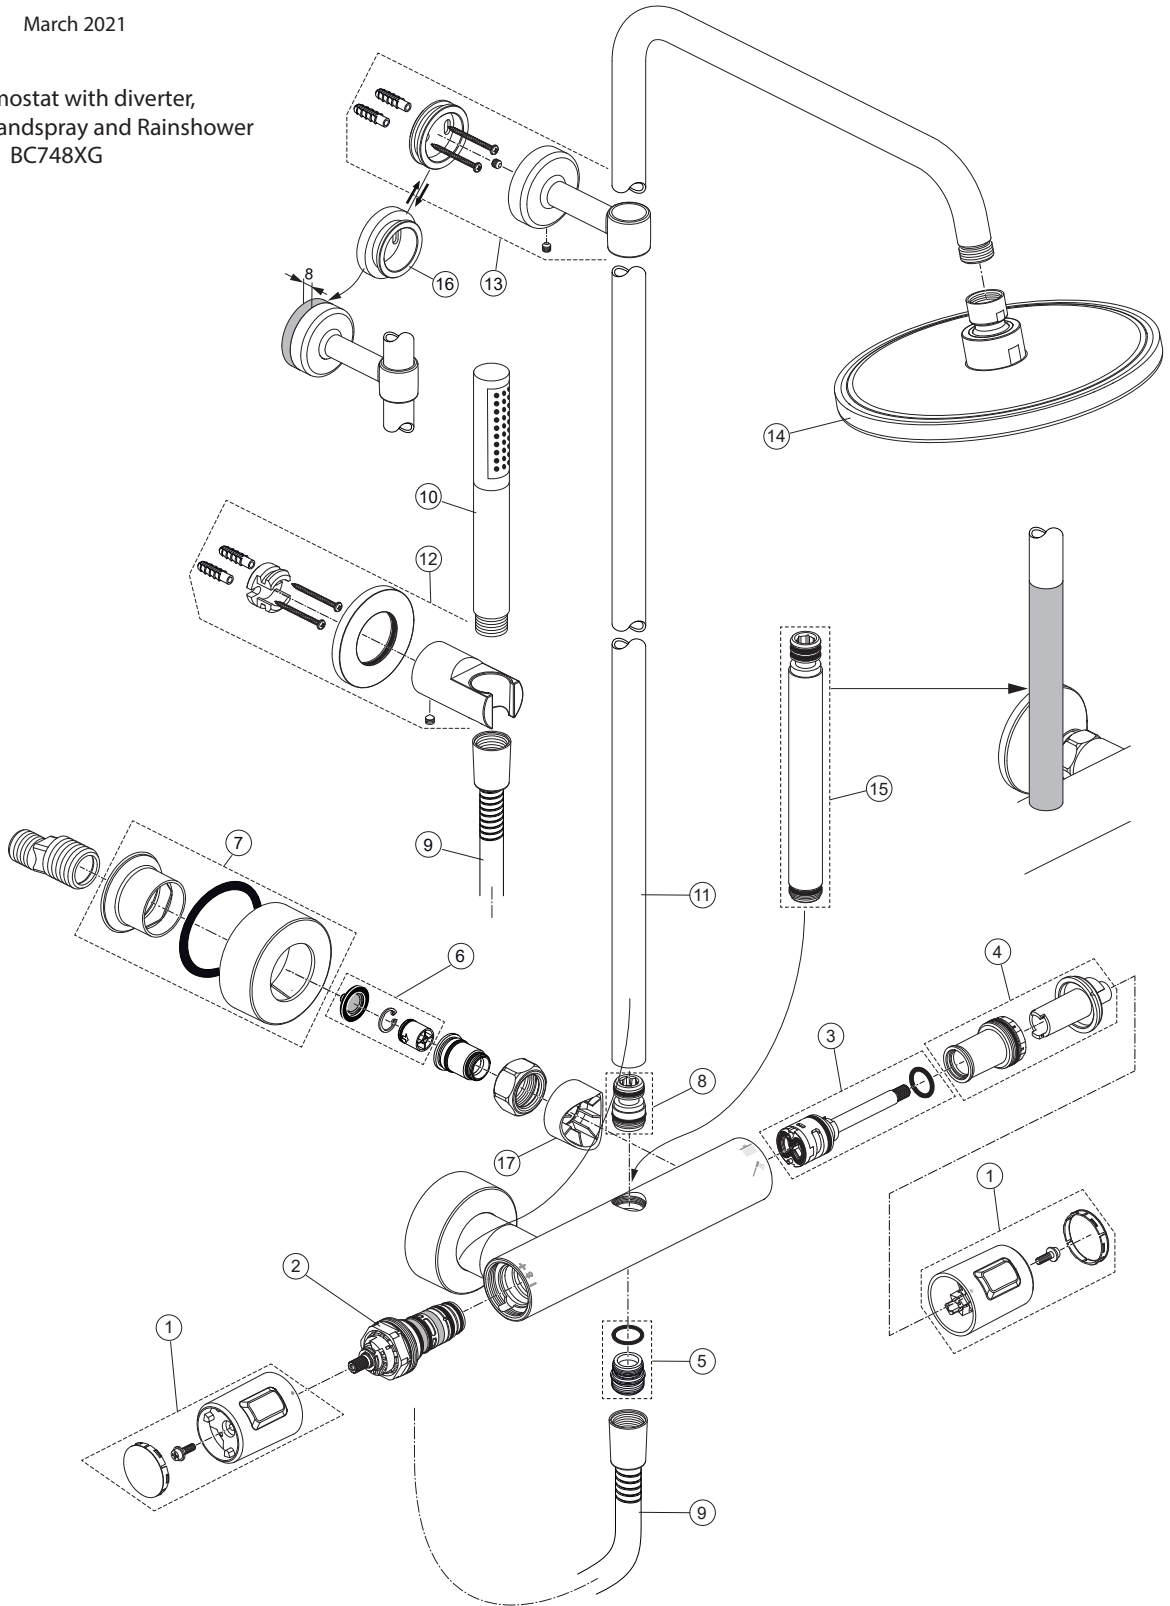

Produced from: March 2021

Shower Thermostat with diverter,
shower bar, handspray and Rainshower
Matt black BC748XG

Pos.	Description	Part-Number	Qty.	Pos.	Description	Part-Number	Qty.
1	Handle cpl.	A 861 370 XG	1 Set	12	Holder f. handspray	BC 806 XG	1 Set
2	Thermostatic Cartridge cpl.	A 861 371 NU	1 pcs	13	Wall fixation complete	A 861 331 XG	1 pcs
3	Stop valve with diverter	A 861 375 NU	1 Set	14	Headshower Ø300	A 5803 XG	1 pcs
4	Thread ring + stopring cpl.	A 861 376 NU	1 Set	15	Extension kit 150mm long	A 861 379 XG	1 Set
5	Nipple G1/2 outside cpl.	A 861 374 NU	1 Set		Extension kit 300mm long	A 861 380 XG	1 Set
6	Non-return valve	A 861 372 NU	1 Set	16	Fixing plate extension 8mm	A 861 508 XG	1 pcs
7	Escutcheon	B 961 016 XG	2 Set	17	Escutcheon D37 Slim Therm.	A 807 072 XG	1 pcs
8	Connection nipple cpl.	A 861 542 XG	1 Set				
9	Shower hose 1750 mm	A 4109 XG	1 pcs				
10	Handspray 1F-8l/min	BC 774 XG	1 pcs				
11	Shower bar 1100 mm	A 861 377 XG	1 pcs				