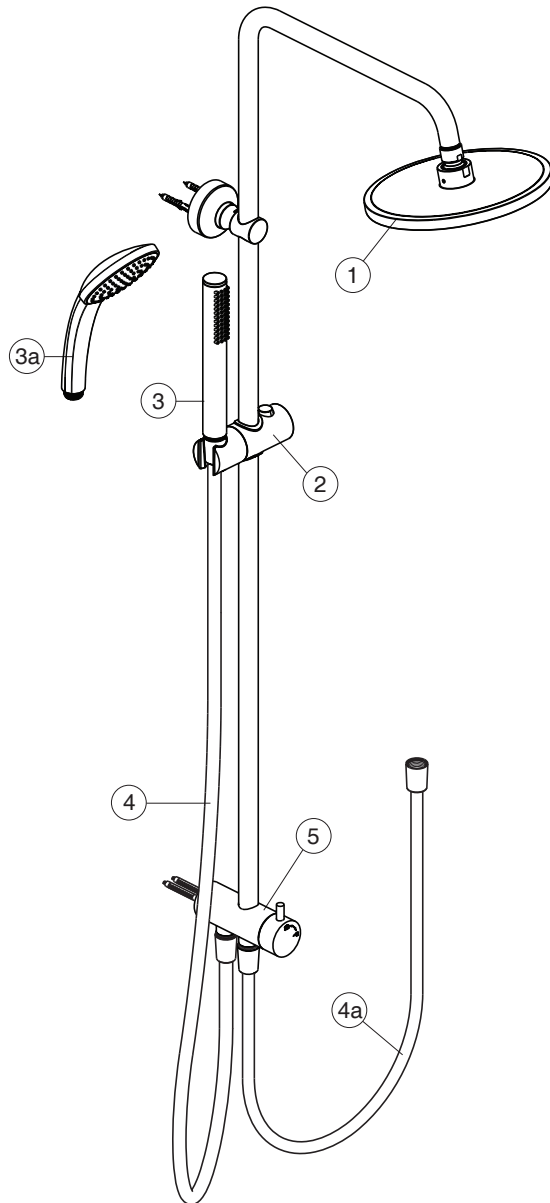

Ideal Standard

Produced from: Aug.2023

IDEALRAIN

BC747XX

For XX = Coverage - Designate:
AA=chrome,XG=silk black

For Instance:
B 960976 AA for chrome

Pos.	Signify	Spare parts-Nr.	Quantity	Pos.	Signify	Spare parts-Nr.	Quantity
1	Headshower Ø200mm	BD140XX	1 Pcs.				
2	Slider set	B960976XX	1 Pcs.				
3	Handshower,8 l/min	BC774XX	1 Pcs.				
4	Shower hose L1750mm	BE175XX	1 Pcs.				
4a	Shower hose L800mm	B961890XX	1 Pcs.				
5	Diverter	B961891XX	1 Pcs.				

Ideal Standard

Produced from: April 2022

IDEALRAIN

BC747AA

BC747XG

For XX = Coverage - Designate:
AA=chrome, XG=silk black

For Instance:
B 960976 AA for chrome

Pos.	Signify	Spare parts-Nr.	Quantity	Pos.	Signify	Spare parts-Nr.	Quantity
1	Headshower Ø200mm	BD140XX	1 Pcs.				
2	Slider set	B960976XX	1 Pcs.				
3	Handshower, 8 l/min	BC774XX	1 Pcs.				
3a	Handshower, 1F, 8 l/min	B9402XX	1 Pcs.				
4	Shower hose L1750mm	BE175XX	1 Pcs.				
4a	Shower hose L800mm	B961890XX	1 Pcs.				
5	Diverter	B961891XX	1 Pcs.				