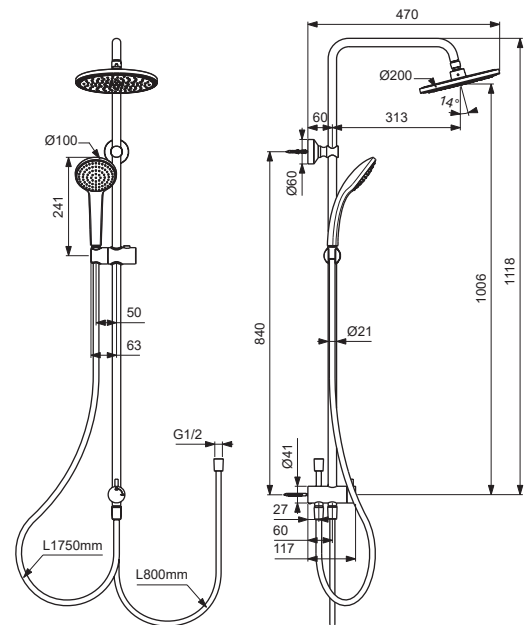

Ideal Standard

Produced from: Aug.2023

IDEALRAIN

BC747XX

For XX = Coverage - Designate:
AA=chrome,XG=silk black

For Instance:
B 960976 AA for chrome

Pos.	Signify	Spare parts-Nr.	Quantity	Pos.	Signify	Spare parts-Nr.	Quantity
1	Headshower Ø200mm	BD140XX	1 Pcs.				
2	Slider set	B960976XX	1 Pcs.				
3	Handshower,8 l/min	BC774XX	1 Pcs.				
4	Shower hose L1750mm	BE175XX	1 Pcs.				
4a	Shower hose L800mm	B961890XX	1 Pcs.				
5	Diverter	B961891XX	1 Pcs.				

Ideal Standard

Produced from: April 2022

IDEALRAIN

BC747AA

BC747XG

For XX = Coverage - Designate:
AA=chrome, XG=silk black

For Instance:
B 960976 AA for chrome

Pos.	Signify	Spare parts-Nr.	Quantity	Pos.	Signify	Spare parts-Nr.	Quantity
1	Headshower Ø200mm	BD140XX	1 Pcs.				
2	Slider set	B960976XX	1 Pcs.				
3	Handshower, 8 l/min	BC774XX	1 Pcs.				
3a	Handshower, 1F, 8 l/min	B9402XX	1 Pcs.				
4	Shower hose L1750mm	BE175XX	1 Pcs.				
4a	Shower hose L800mm	B961890XX	1 Pcs.				
5	Diverter	B961891XX	1 Pcs.				