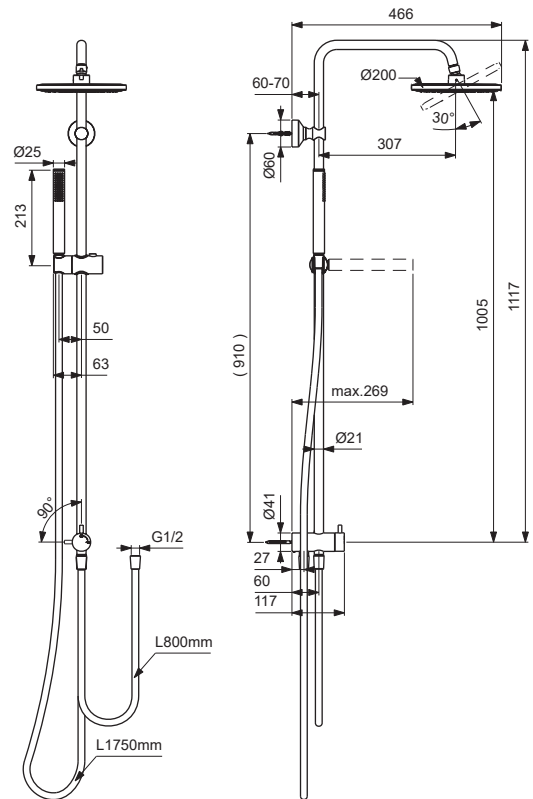

Ideal Standard

Produced from: Aug.2023

IDEALRAIN

BC747XX

For XX = Coverage - Designate:
AA=chrome,XG=silk black

For Instance:
B 960976 AA for chrome

Pos.	Signify	Spare parts-Nr.	Quantity	Pos.	Signify	Spare parts-Nr.	Quantity
1	Headshower Ø200mm	BD140XX	1 Pcs.				
2	Slider set	B960976XX	1 Pcs.				
3	Handshower,8 l/min	BC774XX	1 Pcs.				
4	Shower hose L1750mm	BE175XX	1 Pcs.				
4a	Shower hose L800mm	B961890XX	1 Pcs.				
5	Diverter	B961891XX	1 Pcs.				

Ideal Standard

Produced from: April 2022

IDEALRAIN

BC747AA

BC747XG

For XX = Coverage - Designate:
AA=chrome, XG=silk black

For Instance:
B 960976 AA for chrome

Pos.	Signify	Spare parts-Nr.	Quantity	Pos.	Signify	Spare parts-Nr.	Quantity
1	Headshower Ø200mm	BD140XX	1 Pcs.				
2	Slider set	B960976XX	1 Pcs.				
3	Handshower, 8 l/min	BC774XX	1 Pcs.				
3a	Handshower, 1F, 8 l/min	B9402XX	1 Pcs.				
4	Shower hose L1750mm	BE175XX	1 Pcs.				
4a	Shower hose L800mm	B961890XX	1 Pcs.				
5	Diverter	B961891XX	1 Pcs.				