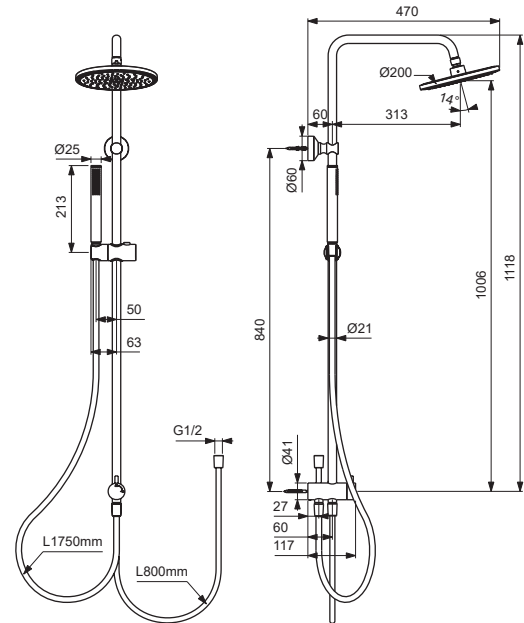

Ideal Standard

Produced from: Aug.2023

IDEALRAIN

BC747XX

For XX = Coverage - Designate:
AA=chrome,XG=silk black

For Instance:
B 960976 AA for chrome

Pos.	Signify	Spare parts-Nr.	Quantity	Pos.	Signify	Spare parts-Nr.	Quantity
1	Headshower Ø200mm	BD140XX	1 Pcs.				
2	Slider set	B960976XX	1 Pcs.				
3	Handshower,8 l/min	BC774XX	1 Pcs.				
4	Shower hose L1750mm	BE175XX	1 Pcs.				
4a	Shower hose L800mm	B961890XX	1 Pcs.				
5	Diverter	B961891XX	1 Pcs.				

Ideal Standard

Produced from: April 2022

IDEALRAIN

BC747AA

BC747XG

For XX = Coverage - Designate:
AA=chrome, XG=silk black

For Instance:
B 960976 AA for chrome

Pos.	Signify	Spare parts-Nr.	Quantity	Pos.	Signify	Spare parts-Nr.	Quantity
1	Headshower Ø200mm	BD140XX	1 Pcs.				
2	Slider set	B960976XX	1 Pcs.				
3	Handshower, 8 l/min	BC774XX	1 Pcs.				
3a	Handshower, 1F, 8 l/min	B9402XX	1 Pcs.				
4	Shower hose L1750mm	BE175XX	1 Pcs.				
4a	Shower hose L800mm	B961890XX	1 Pcs.				
5	Diverter	B961891XX	1 Pcs.				