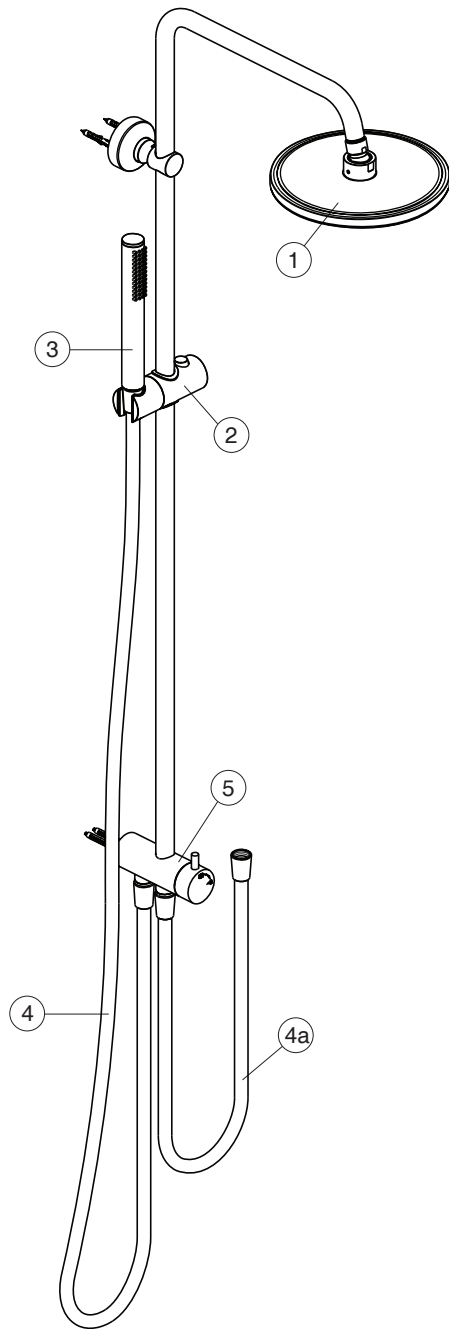

Ideal Standard

Produced from: Aug.2023

IDEALRAIN

BC747XX

For XX = Coverage - Designate:
AA=chrome,XG=silk black

For Instance:
B 960976 AA for chrome

Pos.	Signify	Spare parts-Nr.	Quantity	Pos.	Signify	Spare parts-Nr.	Quantity
1	Headshower Ø200mm	BD140XX	1 Pcs.				
2	Slider set	B960976XX	1 Pcs.				
3	Handshower,8 l/min	BC774XX	1 Pcs.				
4	Shower hose L1750mm	BE175XX	1 Pcs.				
4a	Shower hose L800mm	B961890XX	1 Pcs.				
5	Diverter	B961891XX	1 Pcs.				

Ideal Standard

Produced from: April 2022

IDEALRAIN

BC747AA

BC747XG

For XX = Coverage - Designate:
AA=chrome, XG=silk black

For Instance:
B 960976 AA for chrome

Pos.	Signify	Spare parts-Nr.	Quantity	Pos.	Signify	Spare parts-Nr.	Quantity
1	Headshower Ø200mm	BD140XX	1 Pcs.				
2	Slider set	B960976XX	1 Pcs.				
3	Handshower, 8 l/min	BC774XX	1 Pcs.				
3a	Handshower, 1F, 8 l/min	B9402XX	1 Pcs.				
4	Shower hose L1750mm	BE175XX	1 Pcs.				
4a	Shower hose L800mm	B961890XX	1 Pcs.				
5	Diverter	B961891XX	1 Pcs.				