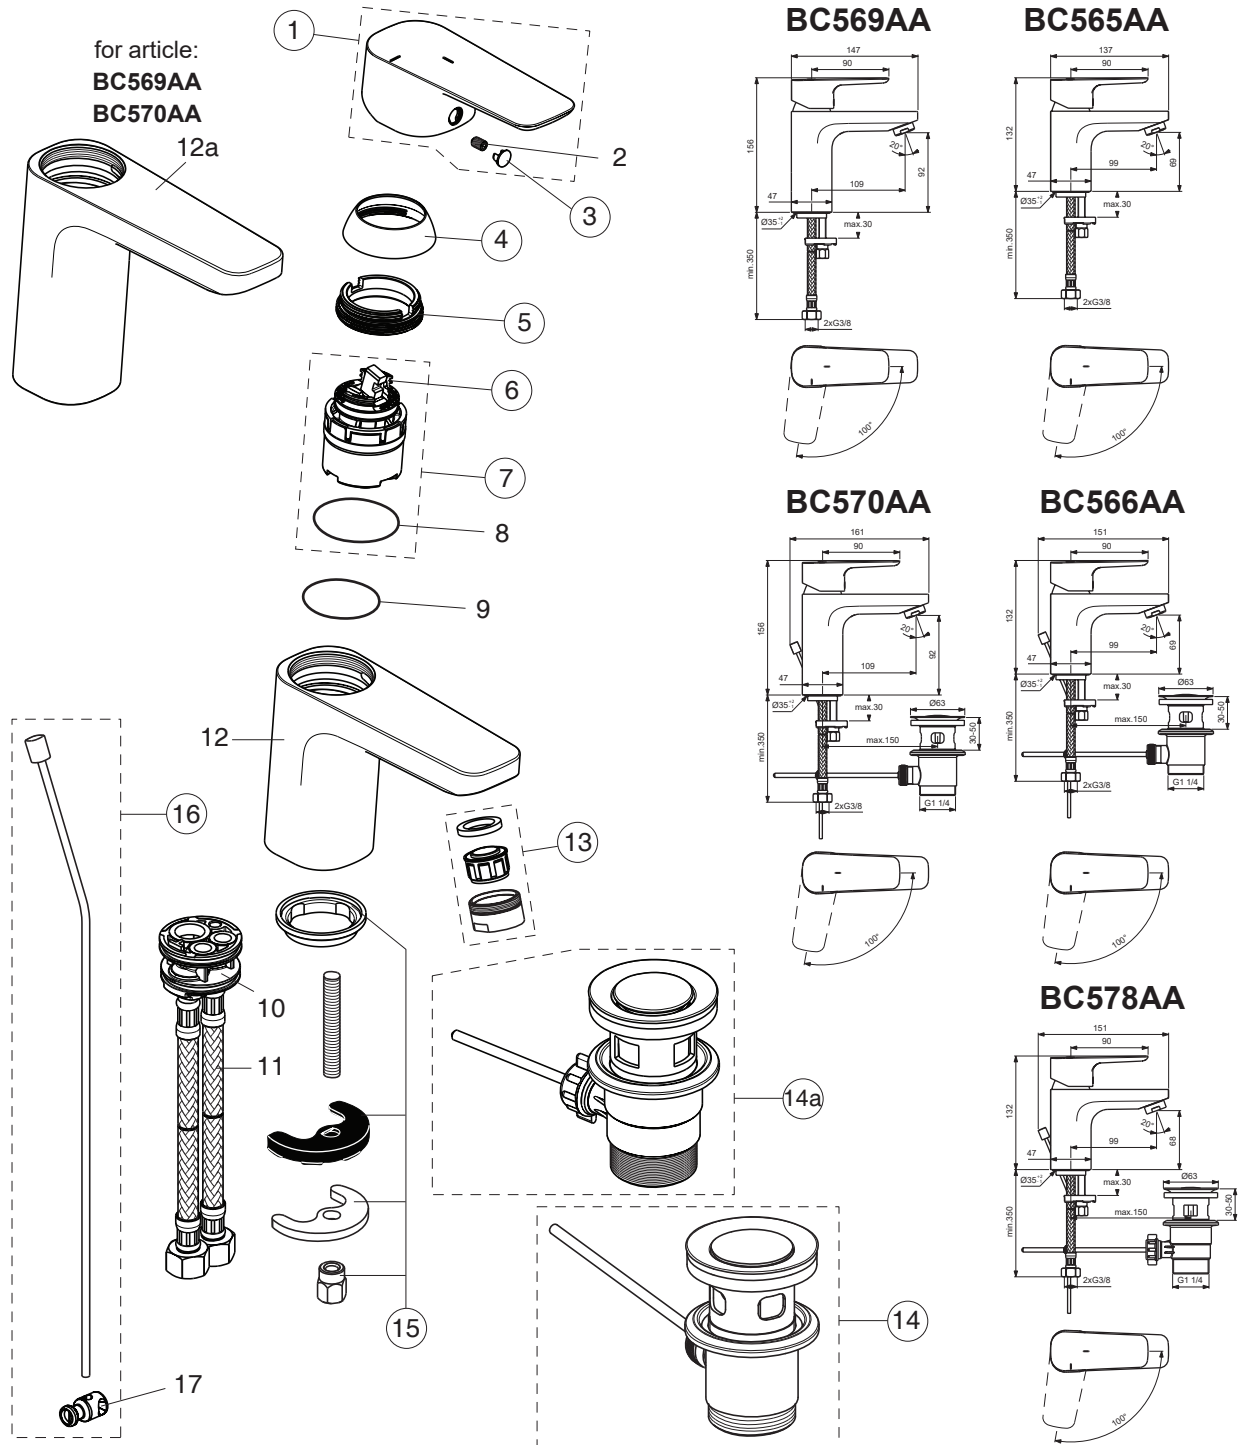

CERAPLAN III

Pos.	Signify	Spare parts-Nr.	Quantity	Pos.	Signify	Spare parts-Nr.	Quantity
1	Lever, w/logo-set	B961616AA	1 Pcs.	13	Aerator M24x1, 5l/min	B960754AA	1 Pcs.
2	Screw M5x8		1 Pcs.	14	Casc.perlator M24x1-A	A960321AA**	1 Pcs.
3	Cap decorative	B960473AA	1 Pcs.	14	Pop-up drain ass.	A962991AA	1 Pcs.
4	Rosette M38x1.5	B961373AA	1 Pcs.	14a	Pop-up waste-plastic	B964550AA	1 Pcs.
5	Screw M41x1.5/M38x1.5	B961374NU	1 Pcs.	15	Connecting set	A964520NU	1 Set
6	Hot limit stop	A861181NU	1 Pcs.	16	Pull-up rod-compl.	B961119AA	1 Pcs.
7	Cartridge Ø38mm	A861156NU*	1 Pcs.	17	Pop up waste shackle		1 Pcs.
8	O-Ring Ø38x2.5		1 Pcs.				
9	O-Ring Ø34x2		1 Pcs.				
10	Manifold		1 Pcs.				
11	Fl. pexhose G3/8-Ø10.5/L445		2 Pcs.				
12	Body basin		1 Pcs.				
12a	Body basin GRANDE		1 Pcs.				

*Universal set (not all parts needed) ** for BC578AA