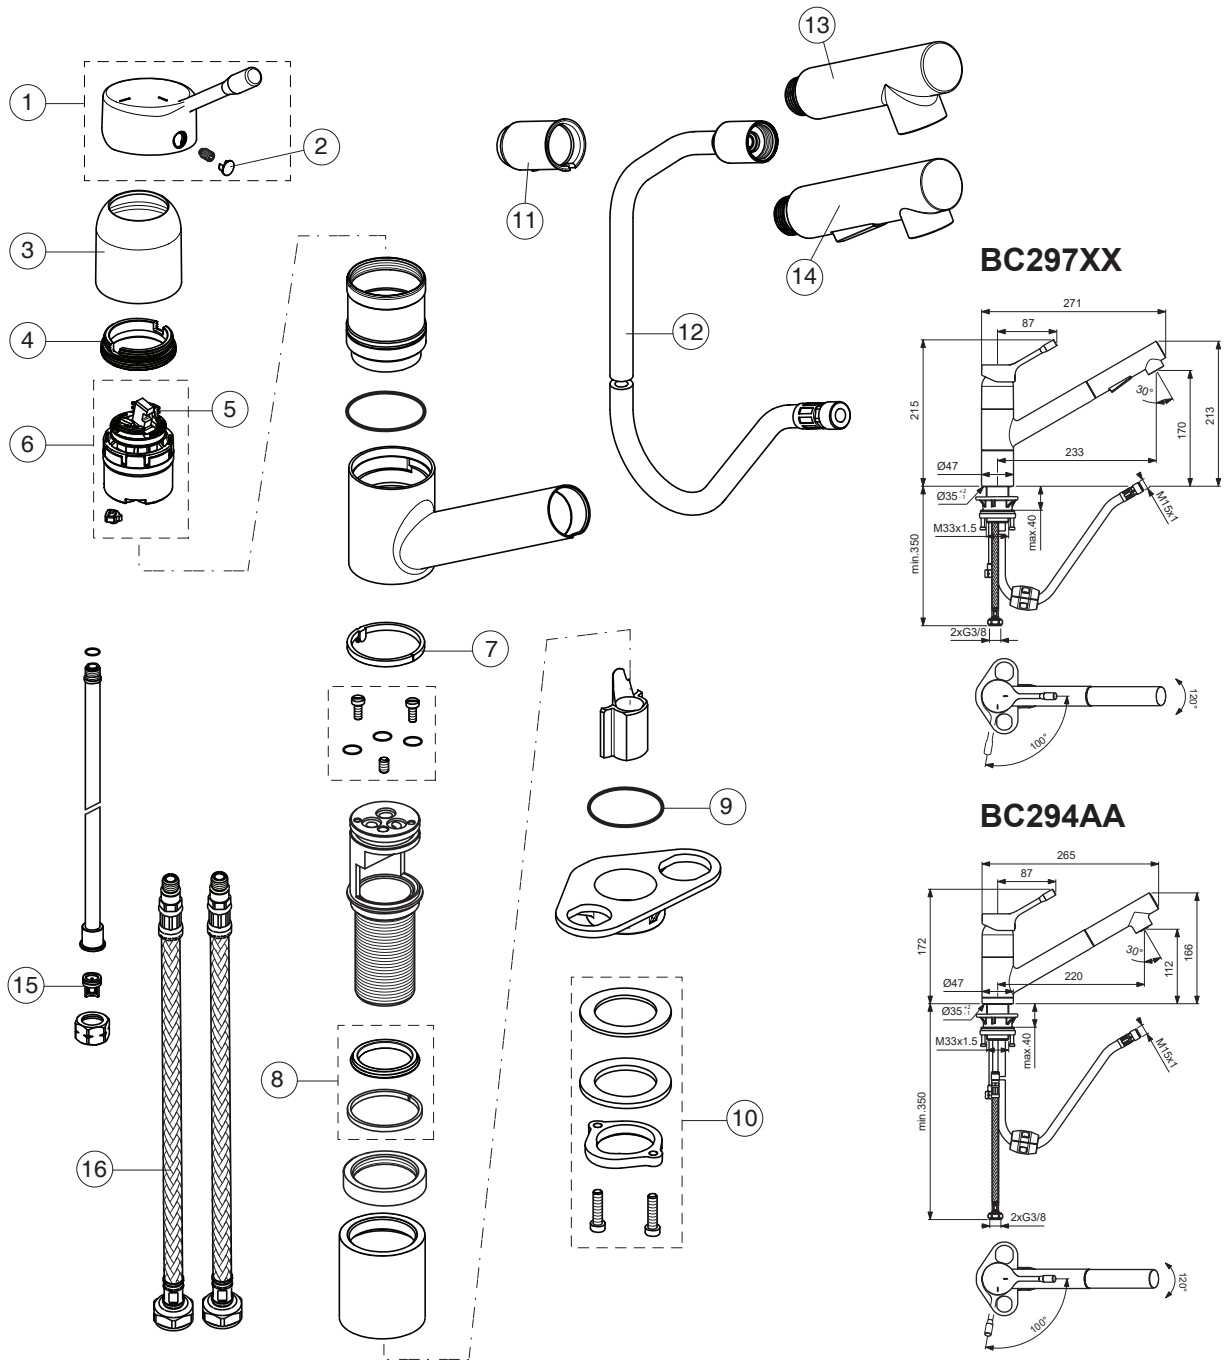

CERALOOK

Ideal Standard

Produced from: Jan.2023

For XX=Coverage-Designate:
AA=chrome, GN=silver storm

For Instance:
B961585AA for chrome

Pos.	Signify	Spare parts-Nr.	Quantity	Pos.	Signify	Spare parts-Nr.	Quantity
1	Lever,w/logo-set	B961585XX	1 Pcs.	16	Fl.hose G3/8/M8x1/L500	B960221NU	1 Pcs.
2	Cap decorative	B960473XX	1 Pcs.		Fl.hose G3/8,/L620mm	B960364NU**	1 Pcs.
3	Rosette	B961431XX	1 Pcs.				
4	Screw M41x1.5/M38x1.5	B961374NU	1 Pcs.				
5	Hot limit stop	A861181NU	1 Pcs.				
6	Cartridge Ø38mm	A861156NU*	1 Pcs.				
7	Ring slider-120°	B961465NU	1 Pcs.				
8	Sealing set	B960784NU	1 Pcs.				
9	O-Ring Ø37.77x2.62	A962574NU	1 Pcs.				
10	Connecting group	B960255NU	1 Set				
11	Plastic insert	A960911NU	1 Pcs.				
12	Plastic hose L 1500	A963699NU	1 Pcs.				
13	Pull out spray 1F	B961588XX	1 Pcs.				
14	Pull out spray 2F	B961581NU	1 Pcs.				
15	Rv-patrone	A960944NU	2 Pcs.				

*Universal set (not all parts needed)

**for BC297AA

02.2023