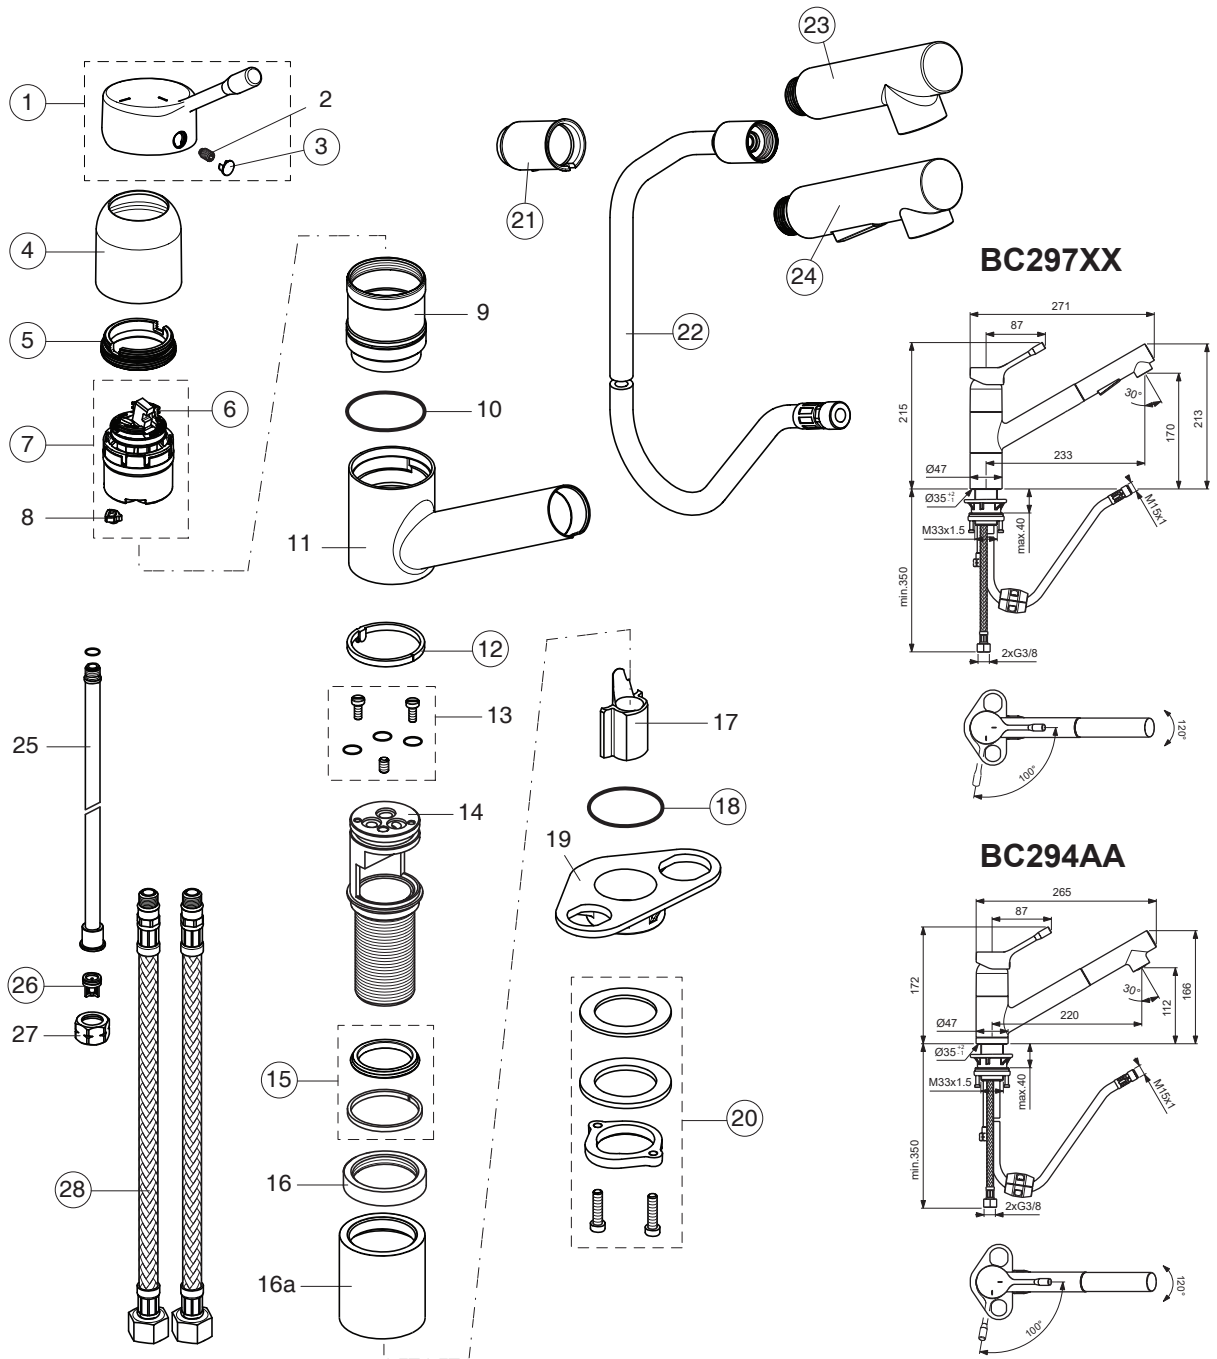

CERALOOK

Ideal Standard

Produced from: Oct.2020

For XX=Coverage-Designate:
AA=chrome, GN=silver storm

For Instance:
B961585AA for chrome

Pos.	Signify	Spare parts-Nr.	Quantity	Pos.	Signify	Spare parts-Nr.	Quantity
1	Lever,w/logo-set	B961585XX	1 Pcs.	16	Rosette decorative		1 Pcs.
2	Screw M5x8		1 Pcs.	16a	Distance bushing		1 Pcs.
3	Cap decorative	B960473XX	1 Pcs.	17	Schlauchfuehrung		1 Pcs.
4	Rosette	B961431XX	1 Pcs.	18	O-Ring Ø37.77x2.62	A962574NU	1 Pcs.
5	Screw M41x1.5/M38x1.5	B961374NU	1 Pcs.	19	U plate support bracket fix.kit		1 Pcs.
6	Hot limit stop	A861181NU	1 Pcs.	20	Connecting group	B960255NU	1 Set
7	Cartridge Ø38mm	A861156NU*	1 Pcs.	21	Plastic insert	A960911NU	1 Pcs.
8	Pin		1 Pcs.	22	Plastic hose L1500	A963699NU	1 Pcs.
9	Manifold		1 Pcs.	23	Pull out spray 1F	B961588XX	1 Pcs.
10	O-Ring Ø39.1x1.3		1 Pcs.	24	Pull out spray 2F	B961581XX	1 Pcs.
11	Body kitchen Combi		1 Pcs.	25	Tube welded		3 Pcs.
12	Ring slider-120°	B961465NU	1 Pcs.	26	Rv-patrone	A960944NU	2 Pcs.
13	Sealing set		1 Pcs.	27	Nut M15x1		1 Pcs.
14	Manifold,w/shank		1 Pcs.	28	Fl.pexhose G3/8,L500mm	A962005NU	1 Pcs.
15	Sealing set	B960784NU	1 Pcs.		Fl.hose G3/8,/L620mm	B960364NU**	1 Pcs.

Pos.	Signify	Spare parts-Nr.	Quantity	Pos.	Signify	Spare parts-Nr.	Quantity
1	Lever,w/logo-set	B961585XX	1 Pcs.	16	Fl.hose G3/8/M8x1/L500	B960221NU	1 Pcs.
2	Cap decorative	B960473XX	1 Pcs.		Fl.hose G3/8,/L620mm	B960364NU**	1 Pcs.
3	Rosette	B961431XX	1 Pcs.				
4	Screw M41x1.5/M38x1.5	B961374NU	1 Pcs.				
5	Hot limit stop	A861181NU	1 Pcs.				
6	Cartridge Ø38mm	A861156NU*	1 Pcs.				
7	Ring slider-120°	B961465NU	1 Pcs.				
8	Sealing set	B960784NU	1 Pcs.				
9	O-Ring Ø37.77x2.62	A962574NU	1 Pcs.				
10	Connecting group	B960255NU	1 Set				
11	Plastic insert	A960911NU	1 Pcs.				
12	Plastic hose L 1500	A963699NU	1 Pcs.				
13	Pull out spray 1F	B961588XX	1 Pcs.				
14	Pull out spray 2F	B961581NU	1 Pcs.				
15	Rv-patrone	A960944NU	2 Pcs.				