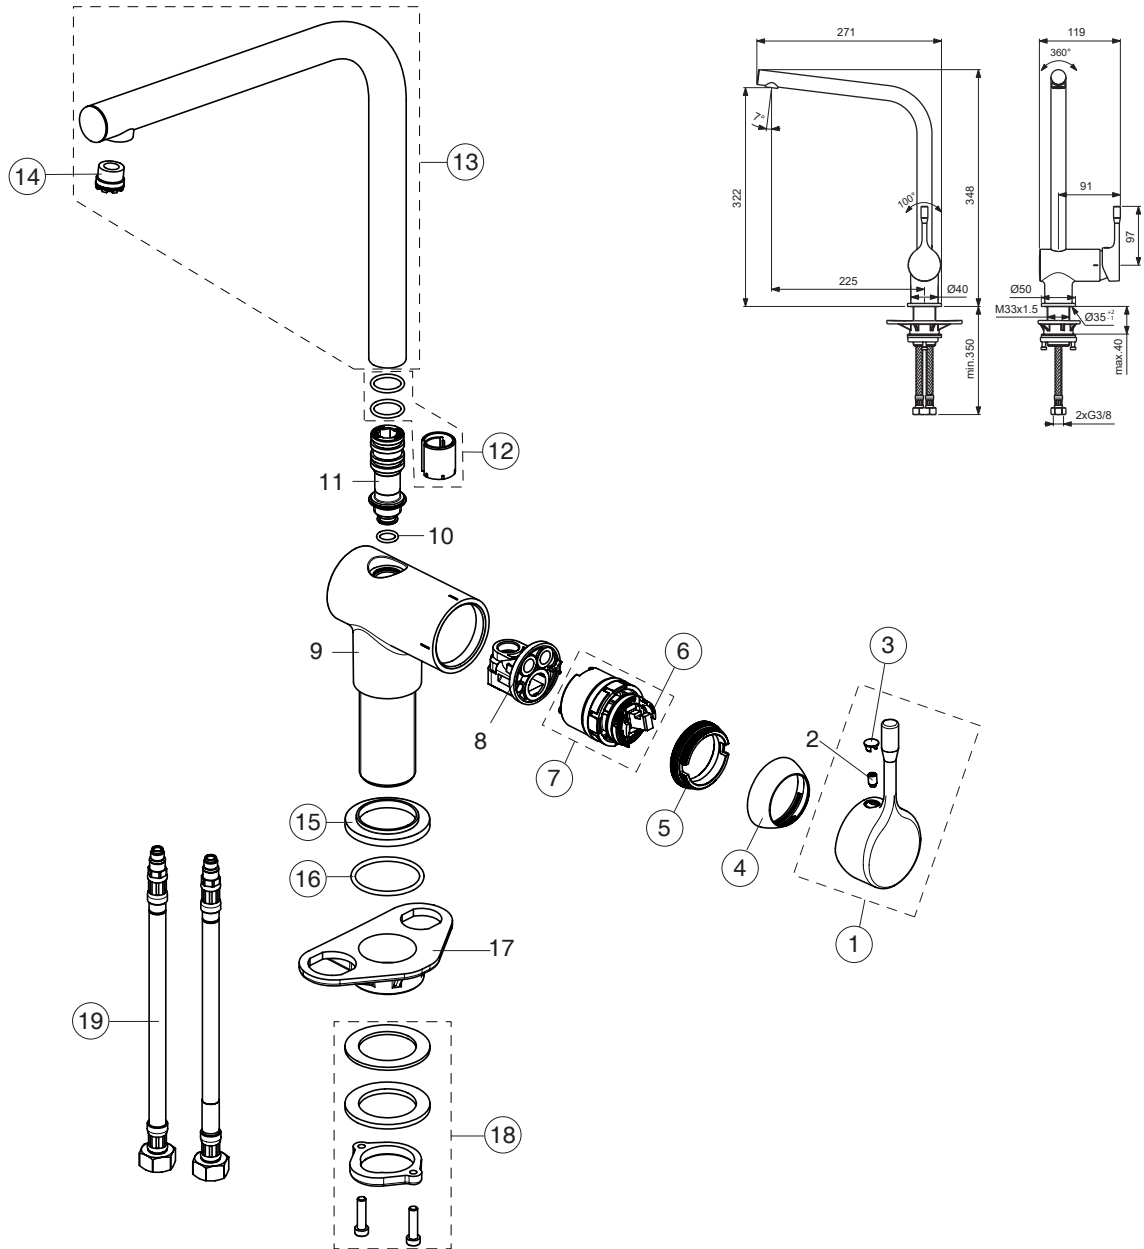

BC174XX

**For XX=Coverage-Designate:**  
AA=chrome, GN=silver storm

**For Instance:**  
B961580AA for chrome

Pos.	Signify	Spare parts-Nr.	Quantity	Pos.	Signify	Spare parts-Nr.	Quantity
1	Lever,w/logo-set	B961580XX	1 Pcs.	15	Rosette decorative	B960712XX	1 Pcs.
2	Screw M5x8		1 Pcs.	16	O-Ring 37,77 X 2,62	A962574NU	1 Pcs.
3	Cap decorative	B960473XX	1 Pcs.	17	U plate support bracket fix.kit		1 Pcs.
4	Rosette	B961438XX	1 Pcs.	18	Connecting group	B960255NU	1 Pcs.
5	Screw M41x1.5/M38x1.5	B961374NU	1 Pcs.	19	Flex hose M8X1-G3/8I -D4,7/11,5-DN6X500	A962005NU	1 Pcs.
6	Hot limit stop	A861181NU	1 Pcs.				
7	Cartridge Ø38mm	A861156NU*	1 Pcs.				
8	Manifold		1 Pcs.				
9	Body		1 Pcs.				
10	O-Ring Ø39.1x1.3		1 Pcs.				
11	Nipple		1 Pcs.				
12	Sealing set for tub.spout	B961574NU	1 Set.				
13	Tub.spout -compl.	B961575XX	1 Set.				
14	Flowstraitener cache M16.5x1	B960497NU	1 Pcs.				