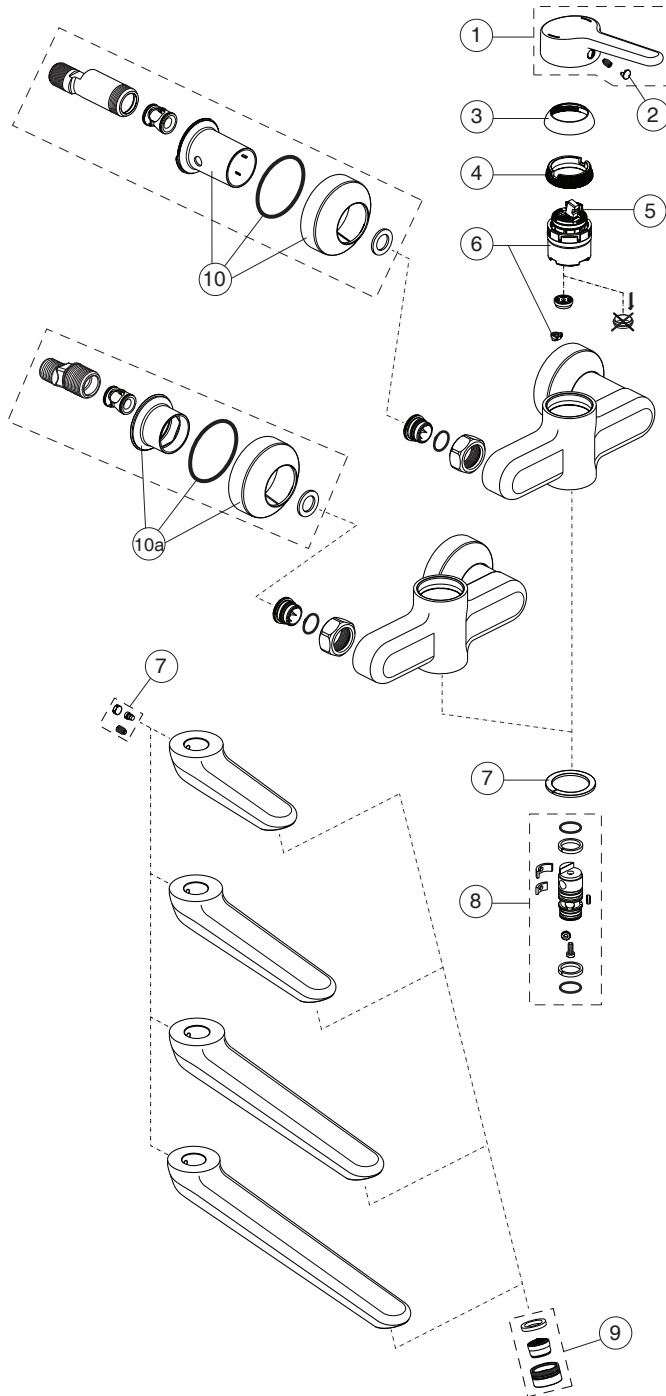

CERAPLUS 2

Ideal Standard

BC114AA

BC115AA

BC116AA

BC110AA

BC111AA

BC112AA

BC113AA

Pos.	Signify	Spare parts-Nr.	Quantity	Pos.	Signify	Spare parts-Nr.	Quantity
1	Lever, w/logo-set	B961435AA	1 Pcs.				
2	Cap decorative	B960473AA	1 Pcs.				
3	Cap M38x1.5	B961438AA	1 Pcs.				
4	Screw M4x1.5/M38x1.5	B961374NU	1 Pcs.				
5	Hot limit stop	A861181NU	1 Pcs.				
6	Cartridge Ø38mm	A861156NU*	1 Set				
7	Fixation kit	B960573NU	1 Set				
8	Sealing set	B960574NU	1 Set				
9	Fl.liner vandal proof M24x1	B960587AA	1 Pcs.				
10	Escutcheon-compl.	B960575AA	1 Set				
10a	Escutcheon-compl.	B960365AA	1 Set				

*Universal set (not all parts needed)