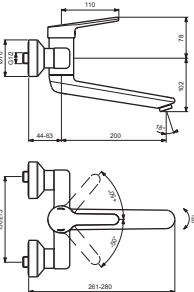

CERAPLUS 2

Ideal Standard

BC114AA

BC115AA

BC116AA

BC110AA

BC111AA

BC112AA

BC113AA

Pos.	Signify	Spare parts-Nr.	Quantity	Pos.	Signify	Spare parts-Nr.	Quantity
1	Lever, w/logo-set	B961435AA	1 Pcs.				
2	Cap decorative	B960473AA	1 Pcs.				
3	Cap M38x1.5	B961438AA	1 Pcs.				
4	Screw M4x1.5/M38x1.5	B961374NU	1 Pcs.				
5	Hot limit stop	A861181NU	1 Pcs.				
6	Cartridge Ø38mm	A861156NU*	1 Set				
7	Fixation kit	B960573NU	1 Set				
8	Sealing set	B960574NU	1 Set				
9	Fl.liner vandal proof M24x1	B960587AA	1 Pcs.				
10	Escutcheon-compl.	B960575AA	1 Set				
10a	Escutcheon-compl.	B960365AA	1 Set				

*Universal set (not all parts needed)