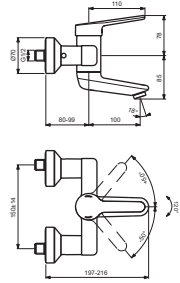

CERAPLUS 2

Ideal Standard

BC114AA

BC115AA

BC116AA

BC110AA

BC111AA

BC112AA

BC113AA

Pos.	Signify	Spare parts-Nr.	Quantity	Pos.	Signify	Spare parts-Nr.	Quantity
1	Lever, w/logo-set	B961435AA	1 Pcs.				
2	Cap decorative	B960473AA	1 Pcs.				
3	Cap M38x1.5	B961438AA	1 Pcs.				
4	Screw M4x1.5/M38x1.5	B961374NU	1 Pcs.				
5	Hot limit stop	A861181NU	1 Pcs.				
6	Cartridge Ø38mm	A861156NU*	1 Set				
7	Fixation kit	B960573NU	1 Set				
8	Sealing set	B960574NU	1 Set				
9	Fl.liner vandal proof M24x1	B960587AA	1 Pcs.				
10	Escutcheon-compl.	B960575AA	1 Set				
10a	Escutcheon-compl.	B960365AA	1 Set				

*Universal set (not all parts needed)