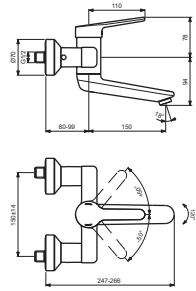

CERAPLUS 2

Ideal Standard

BC114AA

BC115AA

BC116AA

BC110AA

BC111AA

BC112AA

BC113AA

Pos.	Signify	Spare parts-Nr.	Quantity	Pos.	Signify	Spare parts-Nr.	Quantity
1	Lever, w/logo-set	B961435AA	1 Pcs.				
2	Cap decorative	B960473AA	1 Pcs.				
3	Cap M38x1.5	B961438AA	1 Pcs.				
4	Screw M4x1.5/M38x1.5	B961374NU	1 Pcs.				
5	Hot limit stop	A861181NU	1 Pcs.				
6	Cartridge Ø38mm	A861156NU*	1 Set				
7	Fixation kit	B960573NU	1 Set				
8	Sealing set	B960574NU	1 Set				
9	Fl.liner vandal proof M24x1	B960587AA	1 Pcs.				
10	Escutcheon-compl.	B960575AA	1 Set				
10a	Escutcheon-compl.	B960365AA	1 Set				

*Universal set (not all parts needed)