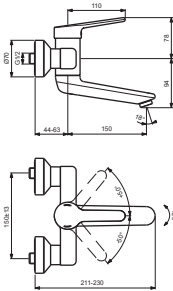

CERAPLUS 2

Ideal Standard

BC114AA

BC115AA

BC116AA

BC110AA

BC111AA

BC112AA

BC113AA

Pos.	Signify	Spare parts-Nr.	Quantity	Pos.	Signify	Spare parts-Nr.	Quantity
1	Lever, w/logo-set	B961435AA	1 Pcs.				
2	Cap decorative	B960473AA	1 Pcs.				
3	Cap M38x1.5	B961438AA	1 Pcs.				
4	Screw M4x1.5/M38x1.5	B961374NU	1 Pcs.				
5	Hot limit stop	A861181NU	1 Pcs.				
6	Cartridge Ø38mm	A861156NU*	1 Set				
7	Fixation kit	B960573NU	1 Set				
8	Sealing set	B960574NU	1 Set				
9	Fl.liner vandal proof M24x1	B960587AA	1 Pcs.				
10	Escutcheon-compl.	B960575AA	1 Set				
10a	Escutcheon-compl.	B960365AA	1 Set				

*Universal set (not all parts needed)