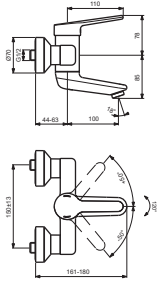

CERAPLUS 2

Ideal Standard

BC114AA