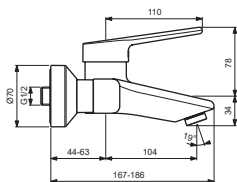

CERAPLUS 2

Ideal Standard

BC108AA

BC109AA

Pos.	Signify	Spare parts-Nr.	Quantity	Pos.	Signify	Spare parts-Nr.	Quantity
1	Lever,w/logo-set	B961435AA	1 Pcs.				
1a	Lever,w/logo-loop	B961436AA	1 Pcs.				
2	Cap decorative	B960473AA	1 Pcs.				
3	Cap M38x1.5	B961438AA	1 Pcs.				
4	Screw M41x1.5/M38x1.5	B961374NU	1 Pcs.				
5	Hot limit stop	A861181NU	1 Pcs.				
6	Cartridge Ø38mm	A861156NU*	1 Set				
7	Flow limiter 5 l/min	B961434NU	1 Pcs.				
8	Fl.liner vandal proof M24x1	B960587AA	1 Pcs.				
9	Escutcheon-compl.	B960365AA	1 Set				