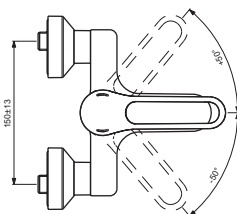

CERAPLUS 2

Ideal Standard

BC108AA

BC109AA

Pos.	Signify	Spare parts-Nr.	Quantity	Pos.	Signify	Spare parts-Nr.	Quantity
1	Lever,w/logo-set	B961435AA	1 Pcs.				
1a	Lever,w/logo-loop	B961436AA	1 Pcs.				
2	Cap decorative	B960473AA	1 Pcs.				
3	Cap M38x1.5	B961438AA	1 Pcs.				
4	Screw M41x1.5/M38x1.5	B961374NU	1 Pcs.				
5	Hot limit stop	A861181NU	1 Pcs.				
6	Cartridge Ø38mm	A861156NU*	1 Set				
7	Flow limiter 5 l/min	B961434NU	1 Pcs.				
8	Fl.liner vandal proof M24x1	B960587AA	1 Pcs.				
9	Escutcheon-compl.	B960365AA	1 Set				

*Universal set (not all parts needed)