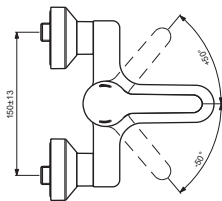

CERAPLUS 2

Ideal Standard

BC108AA

BC109AA

Pos.	Signify	Spare parts-Nr.	Quantity	Pos.	Signify	Spare parts-Nr.	Quantity
1	Lever,w/logo-set	B961435AA	1 Pcs.				
1a	Lever,w/logo-loop	B961436AA	1 Pcs.				
2	Cap decorative	B960473AA	1 Pcs.				
3	Cap M38x1.5	B961438AA	1 Pcs.				
4	Screw M41x1.5/M38x1.5	B961374NU	1 Pcs.				
5	Hot limit stop	A861181NU	1 Pcs.				
6	Cartridge Ø38mm	A861156NU*	1 Set				
7	Flow limiter 5 l/min	B961434NU	1 Pcs.				
8	Fl.liner vandal proof M24x1	B960587AA	1 Pcs.				
9	Escutcheon-compl.	B960365AA	1 Set				

*Universal set (not all parts needed)