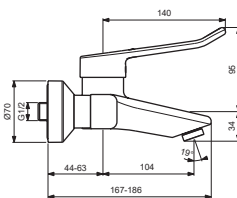

CERAPLUS 2

Ideal Standard

BC108AA

BC109AA

Pos.	Signify	Spare parts-Nr.	Quantity	Pos.	Signify	Spare parts-Nr.	Quantity
1	Lever,w/logo-set	B961435AA	1 Pcs.				
1a	Lever,w/logo-loop	B961436AA	1 Pcs.				
2	Cap decorative	B960473AA	1 Pcs.				
3	Cap M38x1.5	B961438AA	1 Pcs.				
4	Screw M41x1.5/M38x1.5	B961374NU	1 Pcs.				
5	Hot limit stop	A861181NU	1 Pcs.				
6	Cartridge Ø38mm	A861156NU*	1 Set				
7	Flow limiter 5 l/min	B961434NU	1 Pcs.				
8	Fl.liner vandal proof M24x1	B960587AA	1 Pcs.				
9	Escutcheon-compl.	B960365AA	1 Set				

*Universal set (not all parts needed)