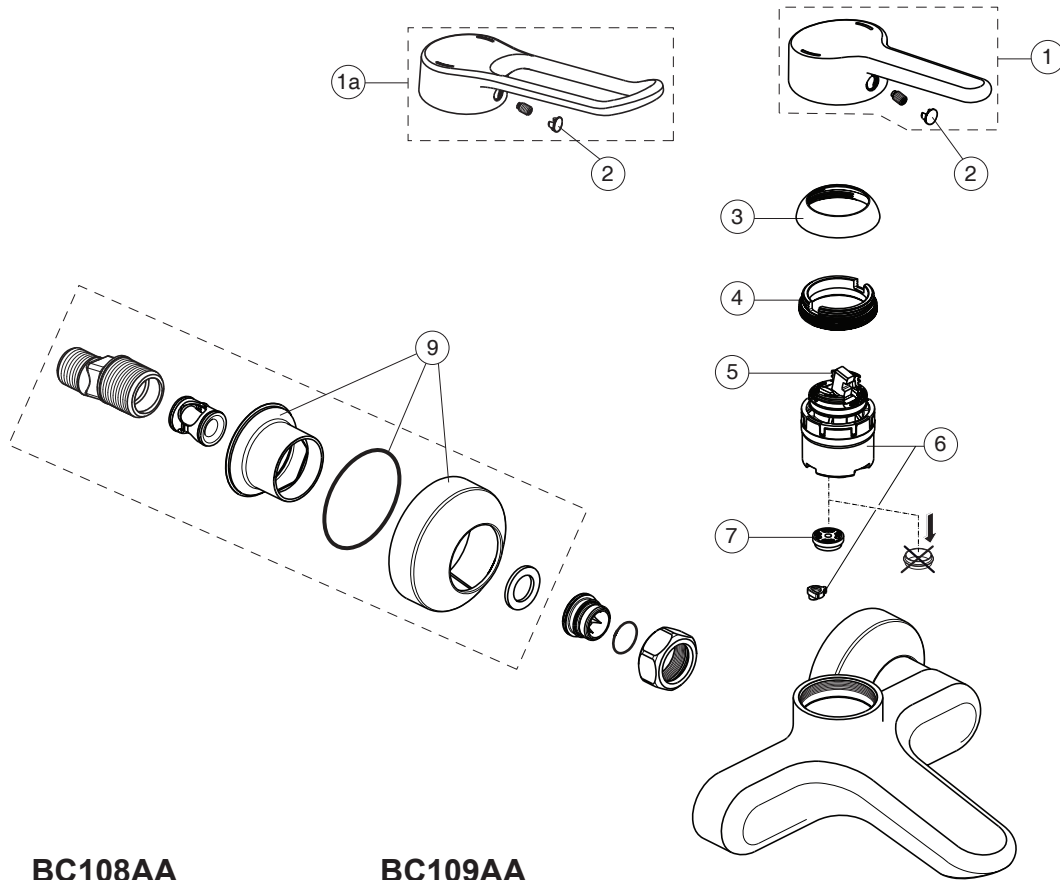

CERAPLUS 2

Ideal Standard

BC108AA

BC109AA

Pos.	Signify	Spare parts-Nr.	Quantity	Pos.	Signify	Spare parts-Nr.	Quantity
1	Lever,w/logo-set	B961435AA	1 Pcs.				
1a	Lever,w/logo-loop	B961436AA	1 Pcs.				
2	Cap decorative	B960473AA	1 Pcs.				
3	Cap M38x1.5	B961438AA	1 Pcs.				
4	Screw M41x1.5/M38x1.5	B961374NU	1 Pcs.				
5	Hot limit stop	A861181NU	1 Pcs.				
6	Cartridge Ø38mm	A861156NU*	1 Set				
7	Flow limiter 5 l/min	B961434NU	1 Pcs.				
8	Fl.liner vandal proof M24x1	B960587AA	1 Pcs.				
9	Escutcheon-compl.	B960365AA	1 Set				

*Universal set (not all parts needed)