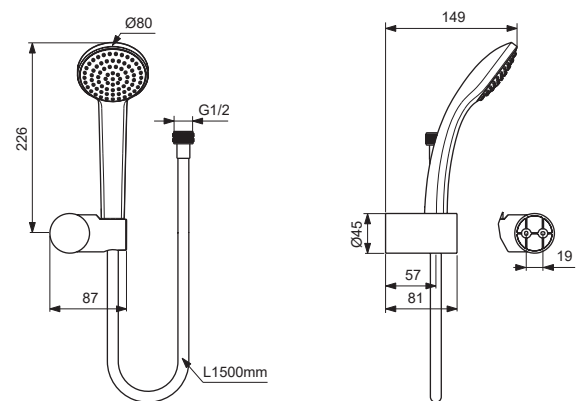

**B9449AA  
B9450AA**

**B9506AA  
B9507AA**

Pos.	Signify	Spare parts-Nr	Quantity
1	Handspray 80mm 1F Handspray 80mm 3F	B9400AA B9401AA	1 Pcs.(B9449AA, B9506AA) 1 Pcs.(B9450AA, B9507AA)
2	Wall bracket swivel	B9468AA	1 Pcs.
3	Hose flexible L1350mm Sh.hose 1500mm double clenched	A1516AA B960604AA	1 Pcs.(B9449AA, B9450AA) 1 Pcs.(B9506AA, B9507AA)
4	Shower hose bracket		1 Pcs.(B9449AA, B9450AA)