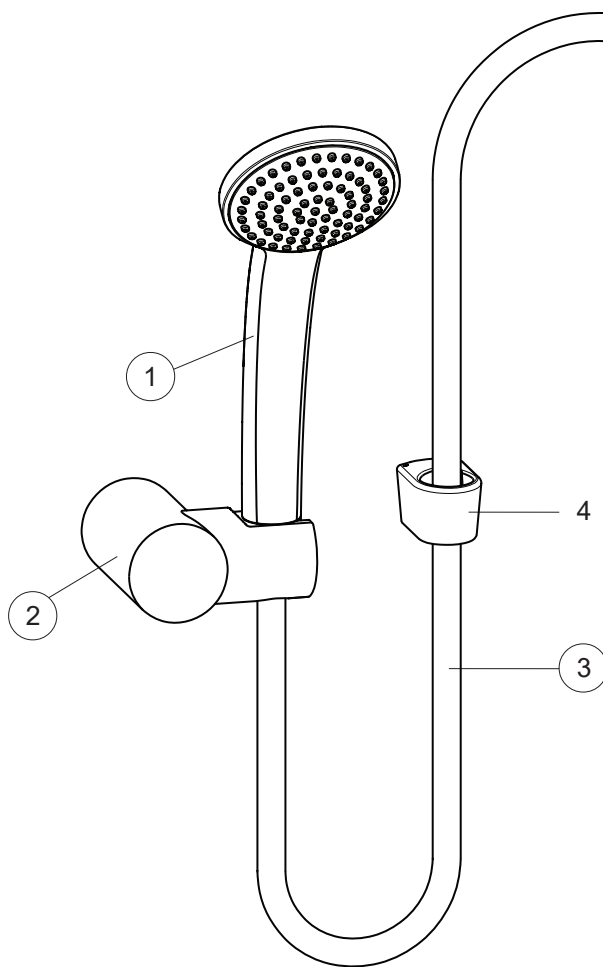

**B9449AA  
B9450AA**

**B9506AA  
B9507AA**

Pos.	Signify	Spare parts-Nr	Quantity
1	Handspray 80mm 1F Handspray 80mm 3F	B9400AA B9401AA	1 Pcs.(B9449AA, B9506AA) 1 Pcs.(B9450AA, B9507AA)
2	Wall bracket swivel	B9468AA	1 Pcs.
3	Hose flexible L1350mm Sh.hose 1500mm double clenched	A1516AA B960604AA	1 Pcs.(B9449AA, B9450AA) 1 Pcs.(B9506AA, B9507AA)
4	Shower hose bracket		1 Pcs.(B9449AA, B9450AA)