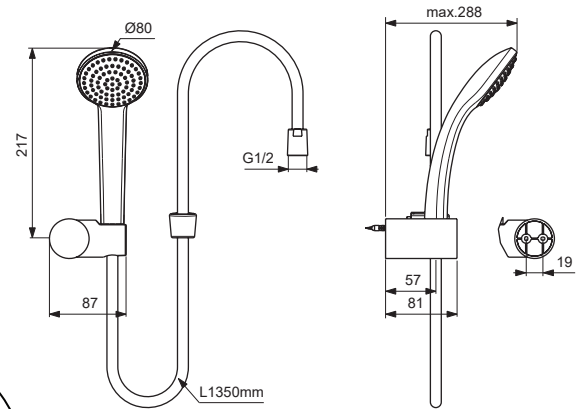

**B9449AA  
B9450AA**

**B9506AA  
B9507AA**

Pos.	Signify	Spare parts-Nr	Quantity
1	Handspray 80mm 1F Handspray 80mm 3F	B9400AA B9401AA	1 Pcs.(B9449AA, B9506AA) 1 Pcs.(B9450AA, B9507AA)
2	Wall bracket swivel	B9468AA	1 Pcs.
3	Hose flexible L1350mm Sh.hose 1500mm double clenched	A1516AA B960604AA	1 Pcs.(B9449AA, B9450AA) 1 Pcs.(B9506AA, B9507AA)
4	Shower hose bracket		1 Pcs.(B9449AA, B9450AA)