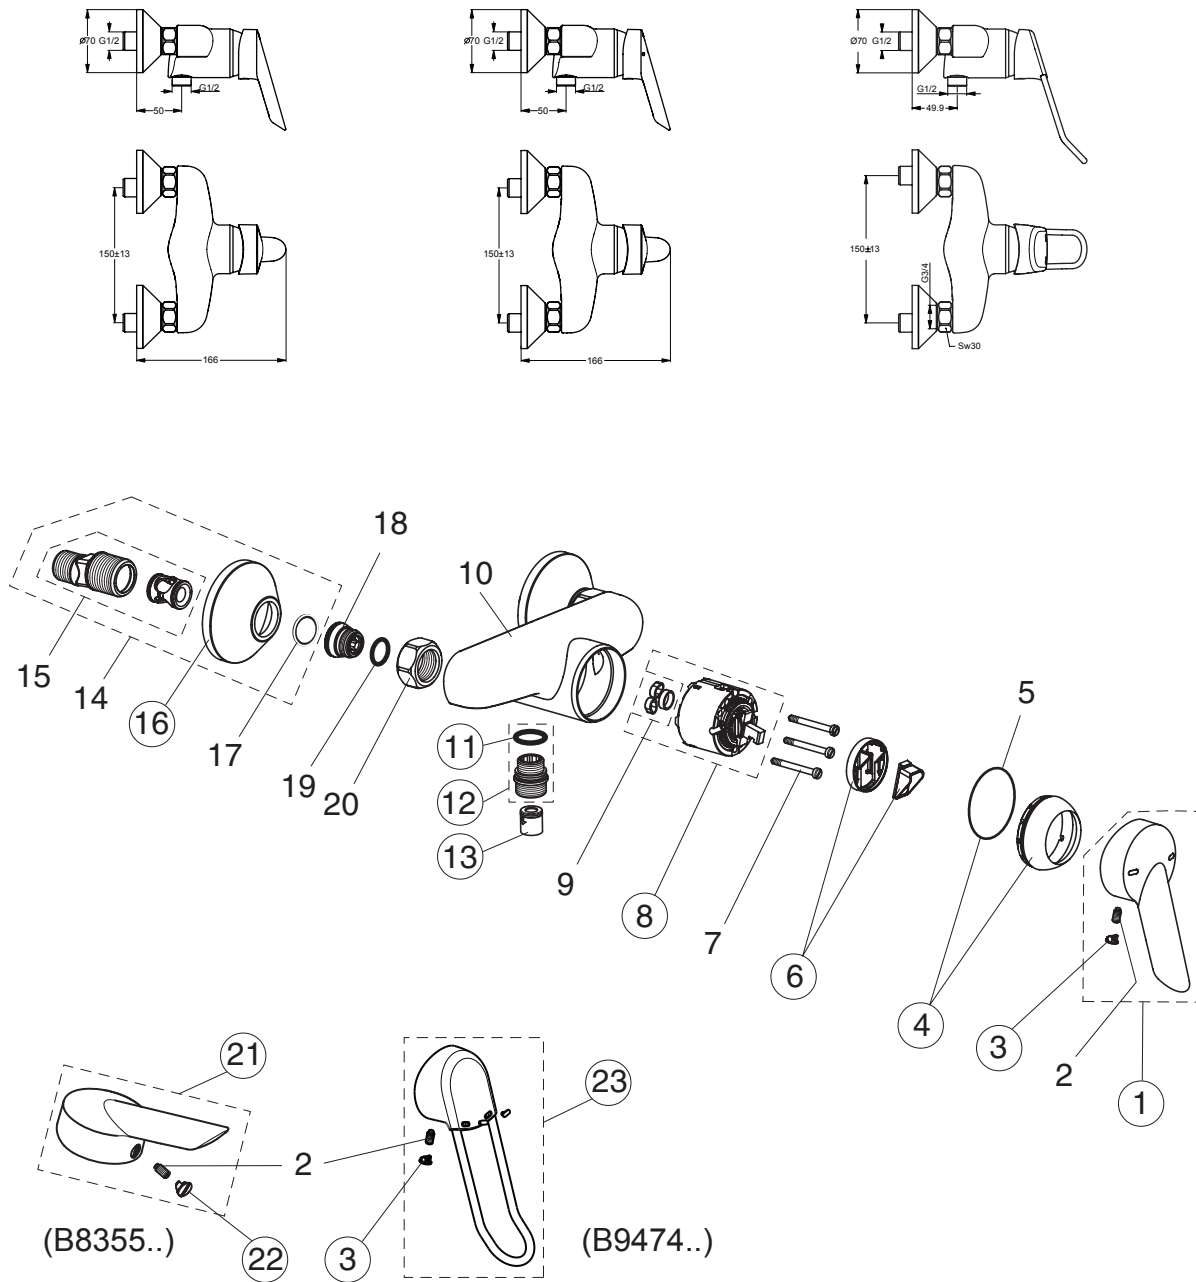

# CERAPLUS (B8207AA;B8355AA;B9474AA)

Pos.	Signify	Spare parts-Nr.	Quantity	Pos.	Signify	Spare parts-Nr.	Quantity
1	Lever,w/logo ISI-red/blue inserts-compl.	B960684AA	1 Pcs.	14	S-connection compl.		1 Set
2	Screw M5x10		1 Pcs.	15	S-connector G3/4	A963489AA	2 Pcs.
3	Cap decorative	B960473AA	1 Pcs.	16	Rosette		1 Pcs.
4	Cap,w/O-ring	B960368AA	1 Set	17	Fibre washer for non-return valve		2 Pcs.
5	O-Ring $\varnothing$ 40x1		1 Pcs.	18	Nipple M19x1.5LH		2 Pcs.
6	Volume stop	A860700NU	1 Pcs.	19	O-Ring $\varnothing$ 15.6x1.78		2 Pcs.
7	Screw M4x39		2 Pcs.	20	Coupling nut		2 Pcs.
8	Cartridge $\varnothing$ 47mm	A960500NU	1 Pcs.	21	Lever,w/logo ISI	B960685AA	1 Pcs.
9	O-Ring-set		1 Set	22	Cap decorative	A963054NU	1 Pcs.
10	Body shower		1 Pcs.	23	Loop handle 140mm red/blue inserts-compl., w/logo ISI	B9469AA	1 Pcs.
11	O-Ring $\varnothing$ 17x2	A961810NU	2 Pcs.				
12	Nipple G1/2-M18x1.5	B960280AA	1 Pcs.				
13	Non return valve	A962594NU	1 Pcs.				