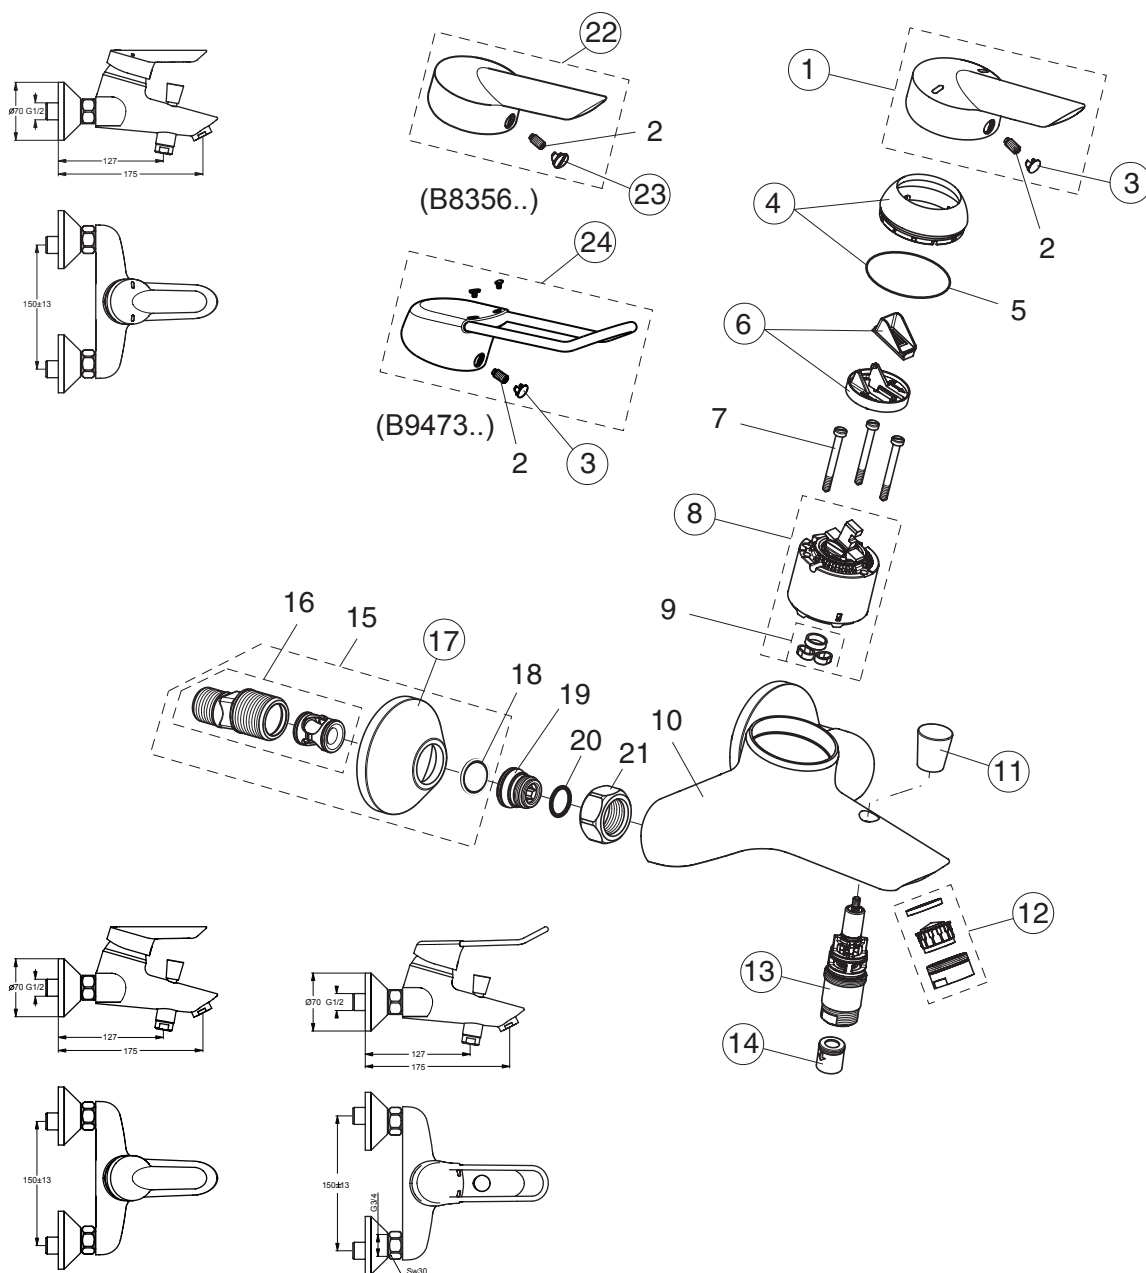

CERAPLUS (B8208AA;B8356AA;B9473AA)

Pos.	Signify	Spare parts-Nr.	Quantity	Pos.	Signify	Spare parts-Nr.	Quantity
1	Lever,w/logo ISI-red/blue inserts-compl.	B960684AA	1 Pcs.	14	Non return valve	A962594NU	1 Pcs.
2	Screw M5x10		1 Pcs.	15	S-connection compl.		1 Set
3	Cap decorative	B960473AA	1 Pcs.	16	S-connector G3/4		2 Pcs.
4	Cap,w/O-ring	B960368AA	1 Set	17	Rosette	A963489AA	1 Pcs.
5	O-Ring Ø40x1		1 Pcs.	18	Fibre washer for non-return valve		2 Pcs.
6	Volume stop	A860700NU	1 Pcs.	19	Nipple M19x1.5LH		2 Pcs.
7	Screw M4x39		3 Pcs.	20	O-Ring Ø 15.6x1.78		2 Pcs.
8	Cartridge Ø 47mm	A960500NU	1 Pcs.	21	Coupling nut		2 Pcs.
9	O-Ring-set		1 Set	22	Lever,w/logo ISI	B960685AA	1 Pcs.
10	Body bath/shower		1 Pcs.	23	Cap decorative	A963054NU	1 Pcs.
11	Diverter cap	B960281AA	1 Pcs.	24	Loop handle 140mm red/blue inserts-compl., w/logo ISI	B9469AA	1 Pcs.
12	Casc.perlator M24x1-C	A961132AA	1 Pcs.				
13	Diverter automatic	B960167AA	1 Pcs.				