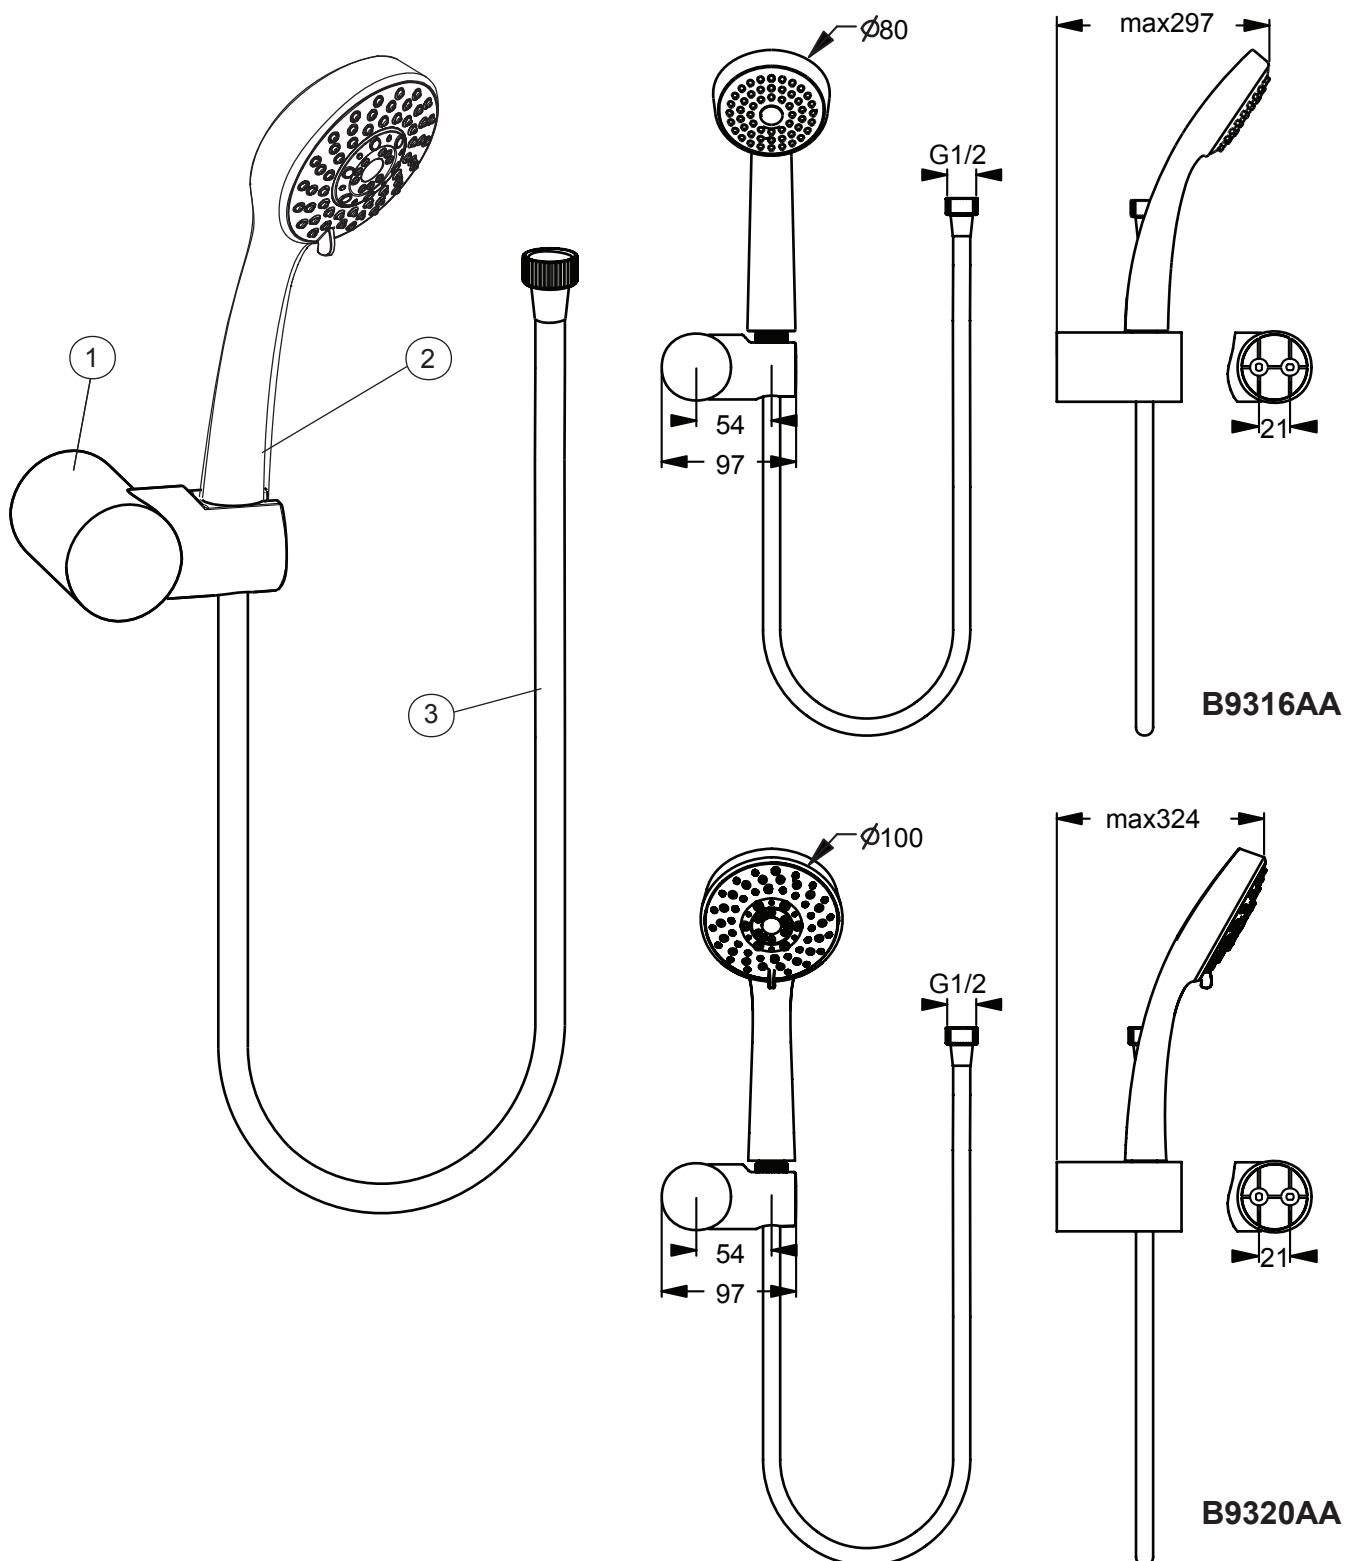

AQUA (B9316AA, B9320AA)

Pos.	Signify	Spare parts-Nr.	Quantity
1	Wall bracket swivel	B960943AA	1 Pcs.
2	Handspray 80mm 1F ECO LB	B9314AA	1 Pcs. (B9316AA)
	Handspray 100mm 3F LOW BASIC LB	B9317AA	1 Pcs. (B9320AA)
3	Sh.hose 1,25m IDEALFLEX	A3306AA	1 Pcs.