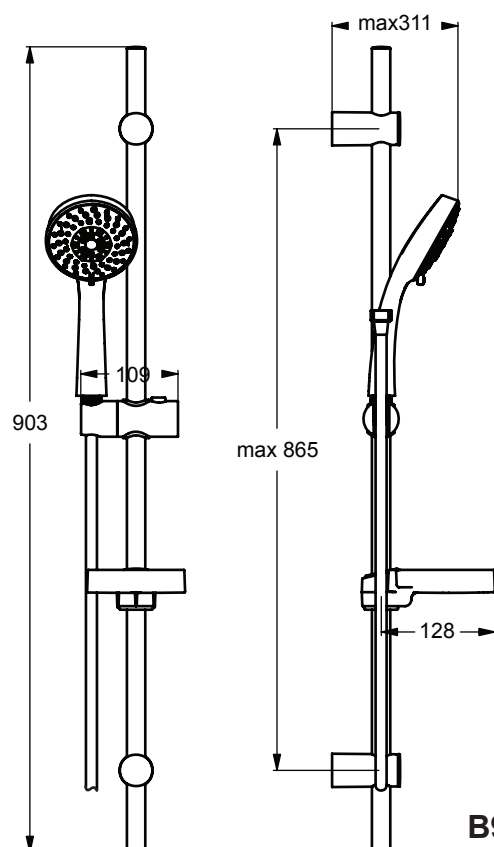

B9318AA

B9319AA

Pos.	Signify	Spare parts-Nr.	Quantity
1	Sliding bar 60cm LOW BASIC LB	B9321AA	1 Pcs. (B9318AA)
	Sliding bar 90cm LOW BASIC LB	B9322AA	1 Pcs. (B9319AA)
2	Handspray 100mm 3F LOW BASIC LB	B9317AA	1 Pcs.
3	Sh.hose 1,75m double clenched	B960944AA	1 Pcs.
4	Soapdish D20.6 LB	B960917NU	1 Pcs.
5	Slider set LOW BASIC / I'RAIN 72	B960976AA	1 Pcs.
6	Consoles set LOW BASIC LB	B960972AA	1 Pcs.