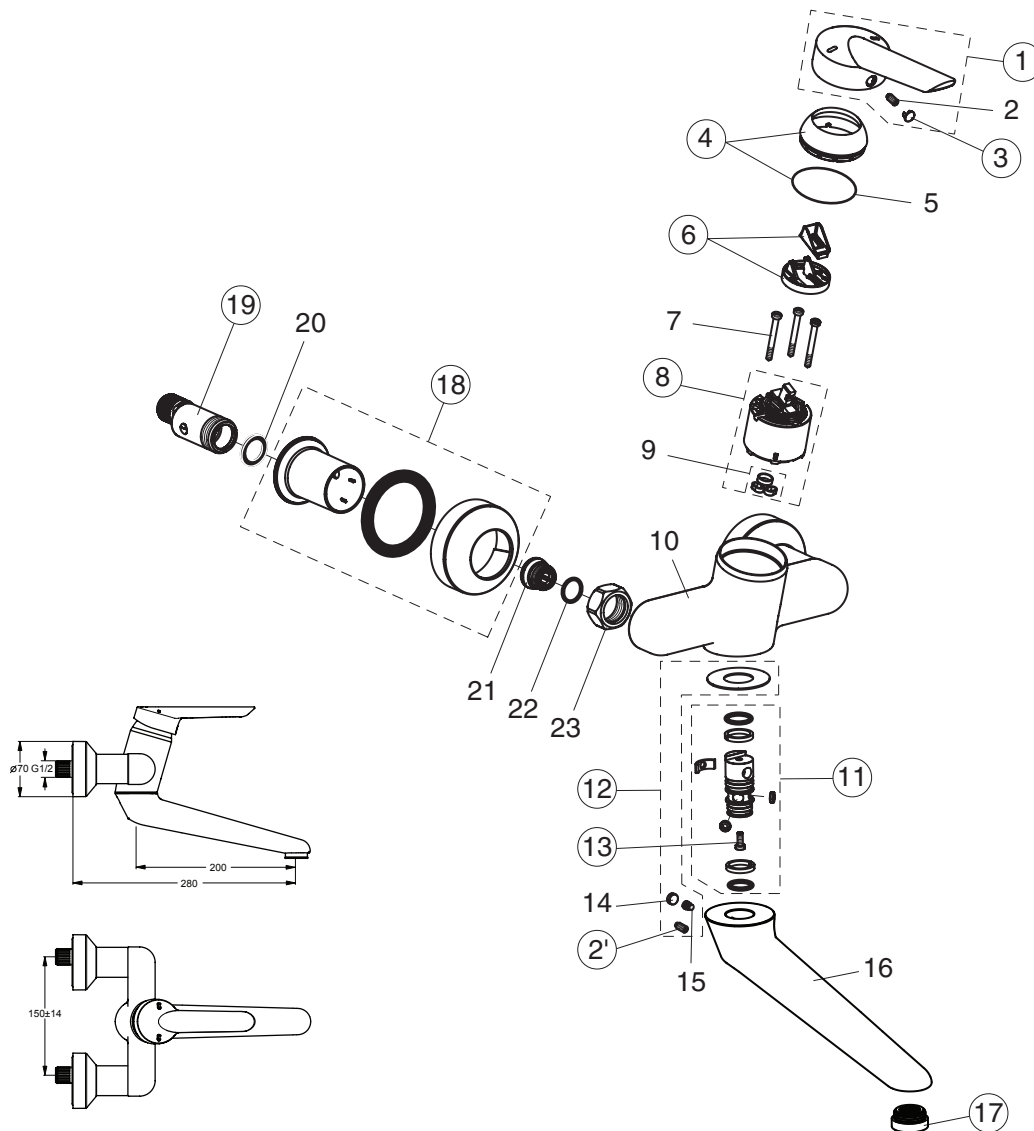

CERAPLUS (B9226AA)

Pos.	Signify	Spare parts-Nr	Quantity	Pos.	Signify	Spare parts-Nr	Quantity
1	Lever 120mm,w/logo ISI- red/blue inserts-compl.	B960686AA	1 Pcs.	18	Escutcheon set on-off s-connector	B960575AA	1 Set
2;2'	Screw M5x10		1 Pcs.	19	On-off s-connector 1/2x3/4	B960607AT	1 Pcs.
3	Cap decorative	B960473AA	1 Pcs.	20	Fibre washer for non- return valve		2 Pcs.
4	Cap,w/O-ring	B960368AA	1 Set	21	Nipple M19x1.5LH		2 Pcs.
5	O-Ring \varnothing 40x1		1 Pcs.	22	O-Ring \varnothing 15.6x1.78		2 Pcs.
6	Volume stop	A860700NU	1 Pcs.	23	Coupling nut		2 Pcs.
7	Screw M4x39		3 Pcs.				
8	Cartridge \varnothing 47mm	A960500NU	1 Pcs.				
9	O-Ring-set		1 Set				
10	Body wall mounted basin mixer		1 Pcs.				
11	Fixation kit	B960573NU	1 Set				
12	Sealing set	B960574NU	1 Set				
13	Oval-head screw M4x10	A960474NU	2 Pcs.				
14	Rubber cap D=8.1x3		1 Pcs.				
15	Screw M5x5.5		1 Pcs.				
16	Fixed and swivel spout for washbasin 200mm		1 Pcs.				
17	Aerator anti-vandal M24x1-A,laminar	B960568AA	1 Pcs.				