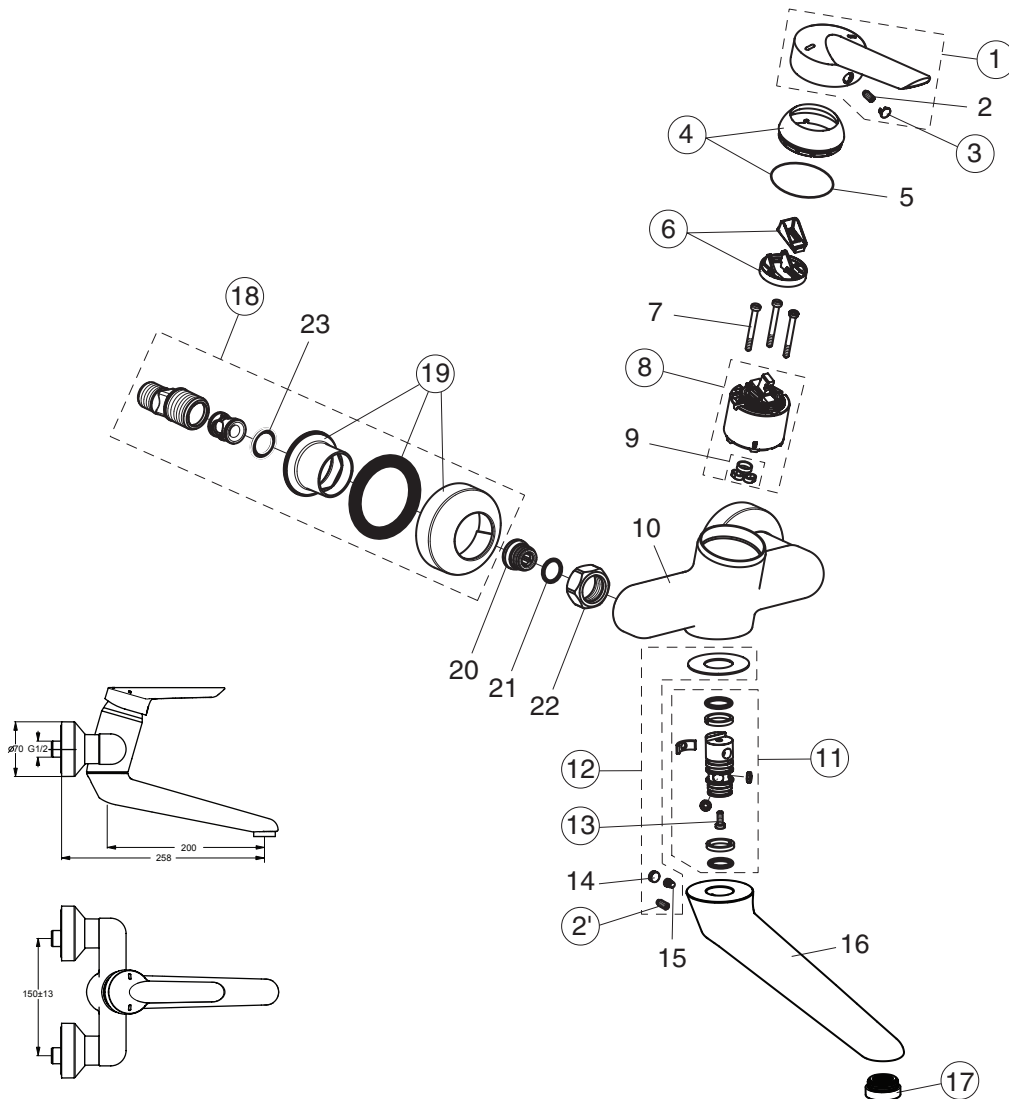

# CERAPLUS (B9225A)

Pos.	Signify	Spare parts-Nr	Quantity	Pos.	Signify	Spare parts-Nr	Quantity
1	Lever 120mm,w/logo ISI- red/blue inserts-compl.	B960686AA	1 Pcs.	19	Escutcheon-compl.	B960365AA	1 Pcs.
2;2'	Screw M5x10		1 Pcs.	20	Nipple M19x1.5LH		2 Pcs.
3	Cap decorative	B960473AA	1 Pcs.	21	O-Ring $\varnothing$ 15.6x1.78		2 Pcs.
4	Cap,w/O-ring	B960368AA	1 Set	22	Nut G3/4		2 Pcs.
5	O-Ring $\varnothing$ 40x1		1 Pcs.	23	Fibre washer for non return valve		2 Pcs.
6	Volume stop	A860700NU	1 Pcs.				
7	Screw M4x39		3 Pcs.				
8	Cartridge $\varnothing$ 47mm	A960500NU	1 Pcs.				
9	O-Ring-set		1 Set				
10	Body wall mounted basin mixer		1 Pcs.				
11	Fixation kit	B960573NU	1 Set				
12	Sealing set	B960574NU	1 Set				
13	Oval-head screw M4x10	A960474NU	2 Pcs.				
14	Rubber cap D=8.1x3		1 Pcs.				
15	Screw M5x5.5		1 Pcs.				
16	Fixed and swivel spout for washbasin 200mm		1 Pcs.				
17	Aerator anti-vandal M24x1-A,laminar	B960568AA	1 Pcs.				
18	S-connection-compl.	B960647AA	1 Set				