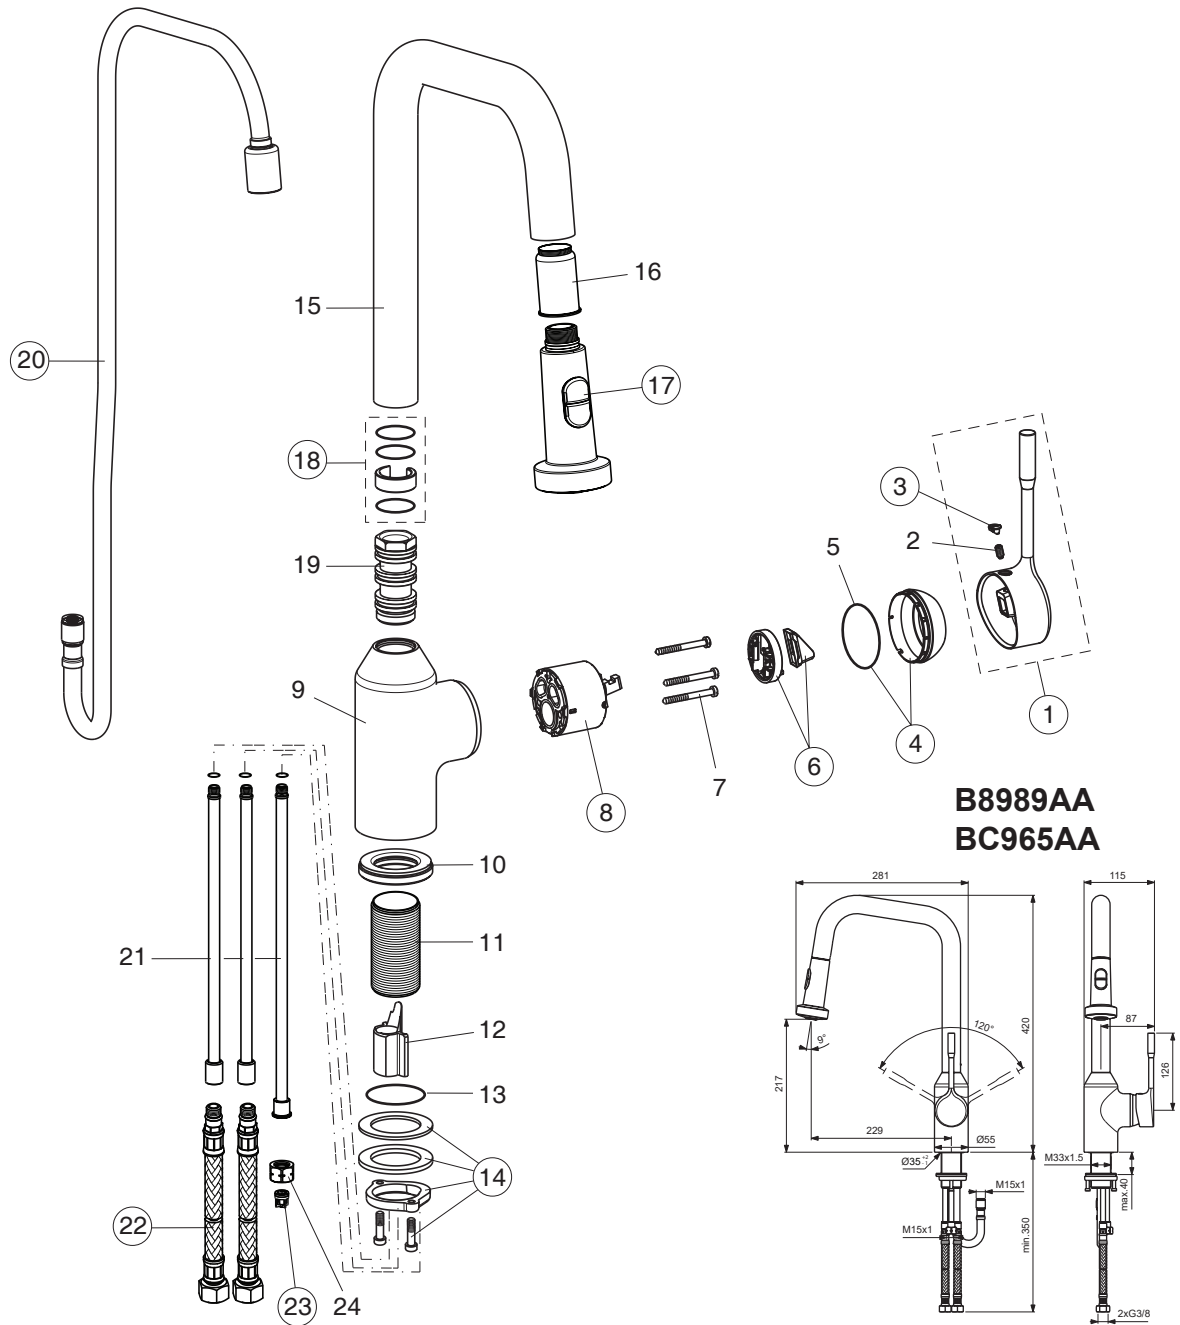

RETTA

Pos.	Signify	Spare parts-Nr	Quantity	Pos.	Signify	Spare parts-Nr	Quantity
1	Lever,w/logo ISI-compl.	B960833AA	1 Pcs.	20	Hose L1500-M15x1, plastic kit with weight	B960460NU	1 Pcs.
2	Screw M5x8	A963054NU	1 Pcs.	21	Solder pipe M10x1/L156mm		2 Pcs.
3	Cap.(Blue/Red)	B960368AA	1 Set	22	Solder pipe M8x1/L176mm	B960474NU	1 Pcs.
4	Cap.w/O-Ring		1 Pcs.	23	Flex pexhose G3/8/I/14-M10x1A-Ø6.2-12x400	A960944NU	2 Pcs.
5	O-Ring Ø40x1		1 Pcs.	24	Nut M15x1		1 Pcs.
6	Volume stop	A860700NU	1 Pcs.				
7	Screw M4x39		3 Pcs.				
8	Cartridge Ø47mm	A960500NU	1 Pcs.				
9	Body kitchen COMBI		1 Pcs.				
10	Thread sleev M50x1/M33x1.5		1 Pcs.				
11	Shank M33x1.5		1 Pcs.				
12	Schlauchfuehrung		1 Pcs.				
13	O-Ring Ø36.17x2.62		1 Pcs.				
14	Ass.for kitchen pull-down	B960255NU	1 Set				
15	Tube.spout for kitchen pull-down		1 Pcs.				
16	Plastic insert		1 Pcs.				
17	Pull-down spray disk	B960843AA	1 Pcs.				
	Pull-down spr.disk-5 l/min	B961690AA	1 Pcs.				
18	Sealing set for tub.spout	B960842NU	1 Set				
19	Nipple M16x1.5		1 Pcs.				