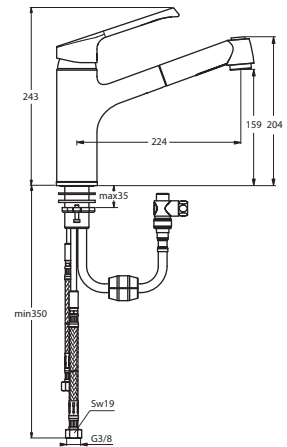

# RETTA (B8642AA;B8988AA)

ND = Version for low pressure

Pos.	Signify	Spare parts-Nr	Quantity	Pos.	Signify	Spare parts-Nr	Quantity
1	Lever,w/logo ISI-compl.	B960832AA	1 Pcs.	21	Mixing group for kitchen COMBI,ND		1 Pcs.
2	Screw M5x10		1 Pcs.	22	Pull-out spray,ND-compl.	B960838AA	1 Pcs.
3	Cap(Blue/Red)	A963054NU	1 Pcs.	23	Metal shower hose L1500mm-COMBI	B964682AA	1 Pcs.
4	Rosette-compl.	B960276AA	1 Set	24	Plastic insert	A960911NU	1 Pcs.
5	O-Ring Ø 40x1		1 Pcs.	25	T-Stueck	A962630NU	1 Pcs.
6	Screw M4x41.7		3 Pcs.	26	Flex pexhose F3/8I/14-M10x1A-D6.2-12x400	B960474NU	1 Pcs.
7	Cartridge Ø 47N	A960500NU	1 Pcs.	27	Nut G1/2		1 Pcs.
8	O-Ring-set		1 Set	28	Non return valve	A962594NU	2 Pcs.
9	Flow limiter for KOMBI,ND		1 Pcs.				
10+11	Adapterplatte	A964523NU	1 Set				
11	O-Ring-set	A961459NU	1 Set				
12	Roller	A962147NU	1 Pcs.				
13	Body kitchen		1 Pcs.				
14	O-Ring Ø 36x2	A961335NU	1 Pcs.				
15	Gleitring 39.8-47.5-4		1 Pcs.				
16	Rosette decorat. M33x1.5		1 Pcs.				
17	Shank M33x1.5		1 Pcs.				
18	O-Ring Ø42.52x2.62	A960276NU	1 Pcs.				
19	Connecting group	B960255NU	1 Set				
19+21	Assembly for kitchen		1 Pcs.				
20	Manifold assembly		1 Pcs.				