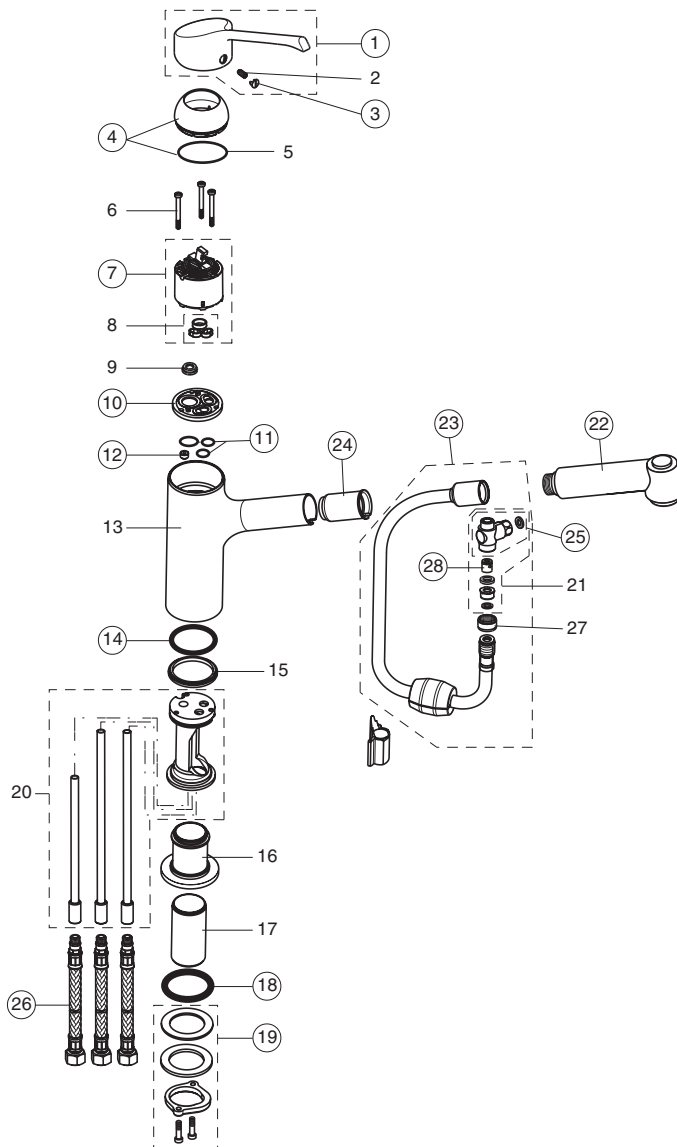

# RETTA (B8642AA;B8988AA)

ND = Version for low pressure

Pos.	Signify	Spare parts-Nr	Quantity	Pos.	Signify	Spare parts-Nr	Quantity
1	Lever,w/logo ISI-compl.	B960832AA	1 Pcs.	21	Mixing group for kitchen COMBI,ND		1 Pcs.
2	Screw M5x10		1 Pcs.	22	Pull-out spray,ND-compl.	B960838AA	1 Pcs.
3	Cap(Blue/Red)	A963054NU	1 Pcs.	23	Metal shower hose L1500mm-COMBI	B964682AA	1 Pcs.
4	Rosette-compl.	B960276AA	1 Set	24	Plastic insert	A960911NU	1 Pcs.
5	O-Ring Ø 40x1		1 Pcs.	25	T-Stueck	A962630NU	1 Pcs.
6	Screw M4x41.7		3 Pcs.	26	Flex pexhose F3/8I/14-M10x1A-D6.2-12x400	B960474NU	1 Pcs.
7	Cartridge Ø 47N	A960500NU	1 Pcs.	27	Nut G1/2		1 Pcs.
8	O-Ring-set		1 Set	28	Non return valve	A962594NU	2 Pcs.
9	Flow limiter for KOMBI,ND		1 Pcs.				
10+11	Adapterplatte	A964523NU	1 Set				
11	O-Ring-set	A961459NU	1 Set				
12	Roller	A962147NU	1 Pcs.				
13	Body kitchen		1 Pcs.				
14	O-Ring Ø 36x2	A961335NU	1 Pcs.				
15	Gleitring 39.8-47.5-4		1 Pcs.				
16	Rosette decorat. M33x1.5		1 Pcs.				
17	Shank M33x1.5		1 Pcs.				
18	O-Ring Ø42.52x2.62	A960276NU	1 Pcs.				
19	Connecting group	B960255NU	1 Set				
19+21	Assembly for kitchen		1 Pcs.				
20	Manifold assembly		1 Pcs.				