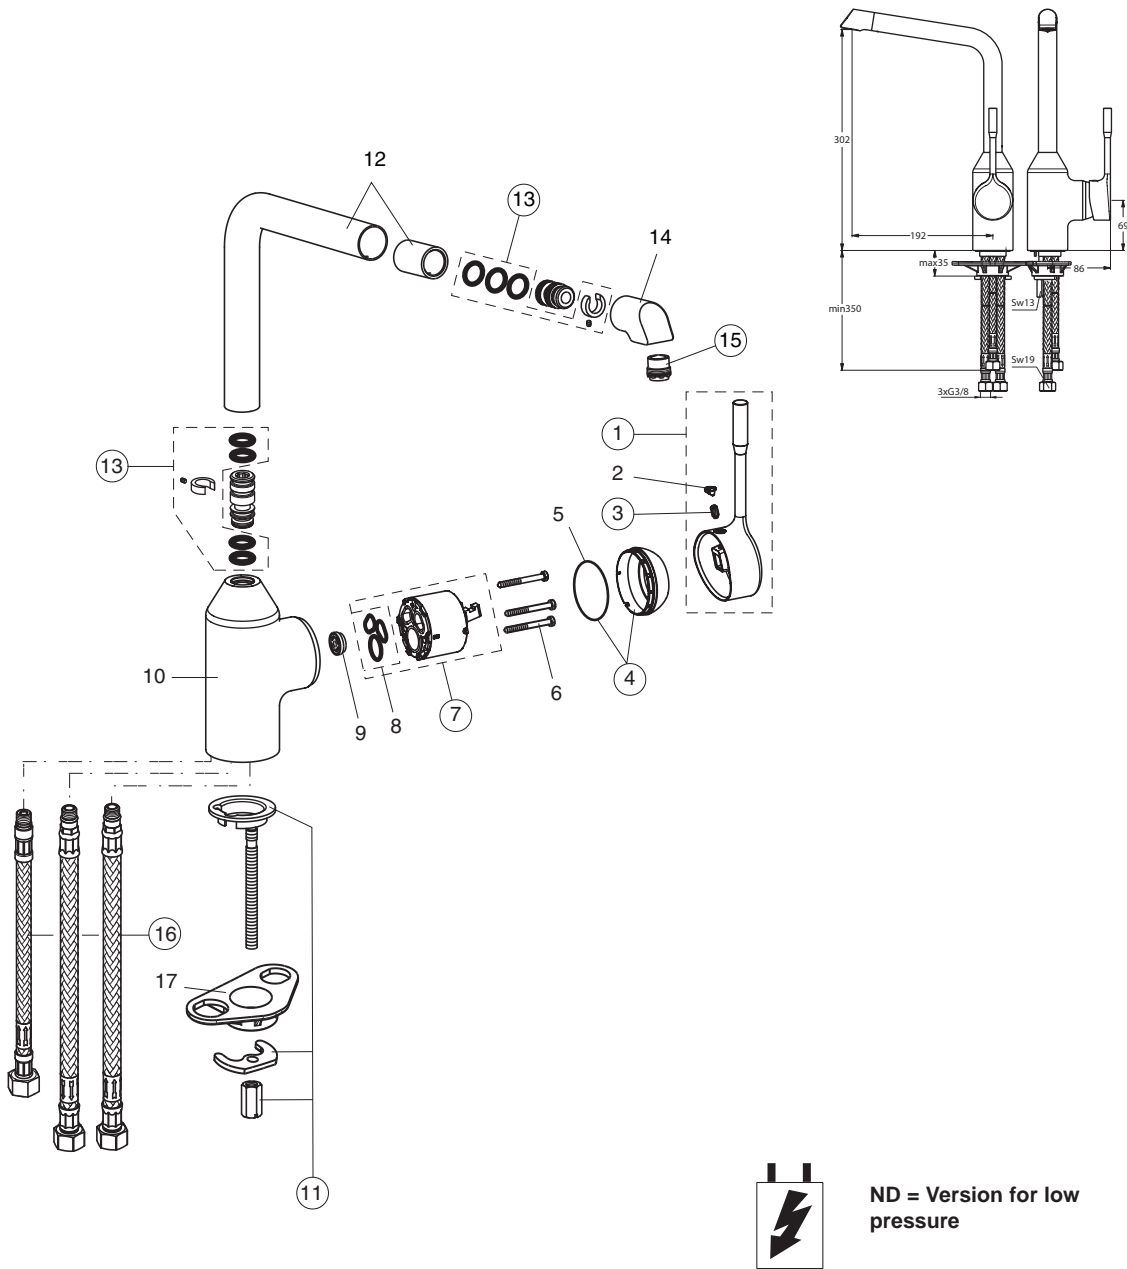

RETТА (B8640AA;B8986AA)

ND = Version for low pressure

Pos.	Signify	Spare parts-Nr.	Quantity	Pos.	Signify	Spare parts-Nr.	Quantity
1	Lever,w/logo ISI-compl.	B960833AA	1 Pcs.	15	Stream regulator	B960500NU	1 Pcs.
2	Screw M5x10		1 Pcs.		Cache TT M16.5x1		
3	Cap.(Blue/Red)	A963054NU	1 Pcs.	16	Flex pexhose F3/8	A963600NU	1 Pcs.
4	Cap.w/O-Ring	B960368AA	1 Set		M10x1/L445mm		
5	O-Ring Ø 40x1		1 Pcs.		Flex hose F3/8	A963685NU	1 Pcs.
6	Screw M4x39		3 Pcs.		M10x1/8x12/L550		
7	Cartridge Ø 47N	A960500NU	1 Pcs.				
8	O-Ring-set		1 Set	17	U plate support		1 Pcs.
9	Flow limiter for KOMBI,ND		1 Pcs.		bracket fixing kit		
10	Body kitchen		1 Pcs.				
11	Connecting set	B964894NU	1 Set				
12	Tub.spout-compl.		1 Set				
13	Sealing set for tub.spout	B960839NU	1 Set				
14	Nozzle for tub.spout		1 Pcs.				