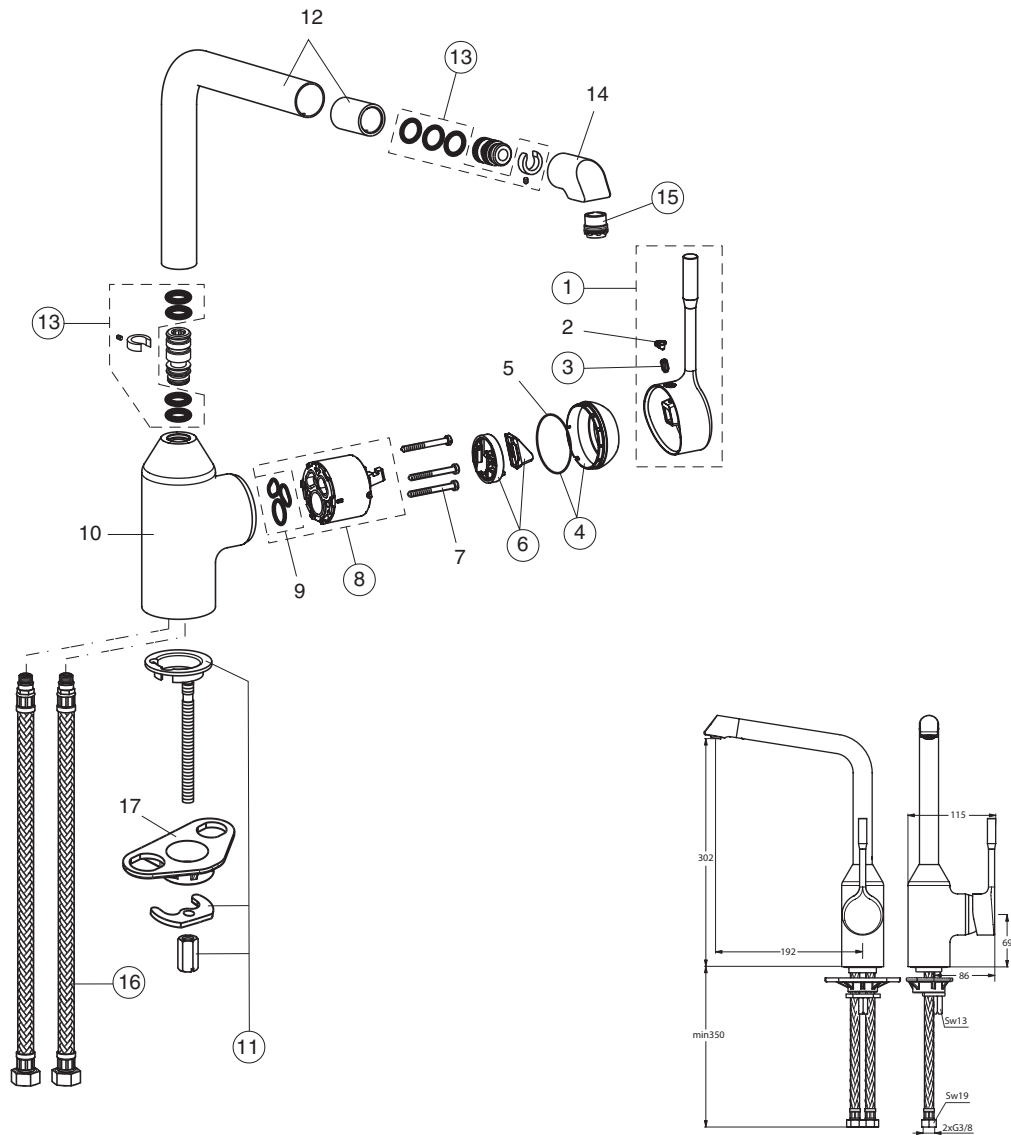

# RETTA (B8639AA;B8985AA)

Pos.	Signify	Spare parts-Nr.	Quantity	Pos.	Signify	Spare parts-Nr.	Quantity
1	Lever,w/logo ISI-compl.	B960833AA	1 Pcs.	15	Aerator Cache	B960834NU	1 Pcs.
2	Screw M5x10		1 Pcs.	16	HC-XT-TT-V M16.5x1	A963600NU	1 Pcs.
3	Cap(Blue/Red)	A963054NU	1 Pcs.		Flex pexhose F3/8		
4	Cap,w/O-Ring	B960368AA	1 Set	17	M10x1/L445mm		
5	O-Ring $\varnothing$ 40x1		1 Pcs.		U plate support		1 Pcs.
6	Volume stop	A860700NU	1 Pcs.		bracket fixing kit		
7	Screw M4x39		3 Pcs.				
8	Cartridge $\varnothing$ 47N	A960500NU	1 Pcs.				
9	O-Ring-set		1 Set				
10	Body kitchen		1 Pcs.				
11	Connecting set	B964894NU	1 Set				
12	Tub.spout-compl.		1 Pcs.				
13	Sealing set for tub.spout	B960839NU	1 Set				
14	Nozzle for tub.spout		1 Pcs.				