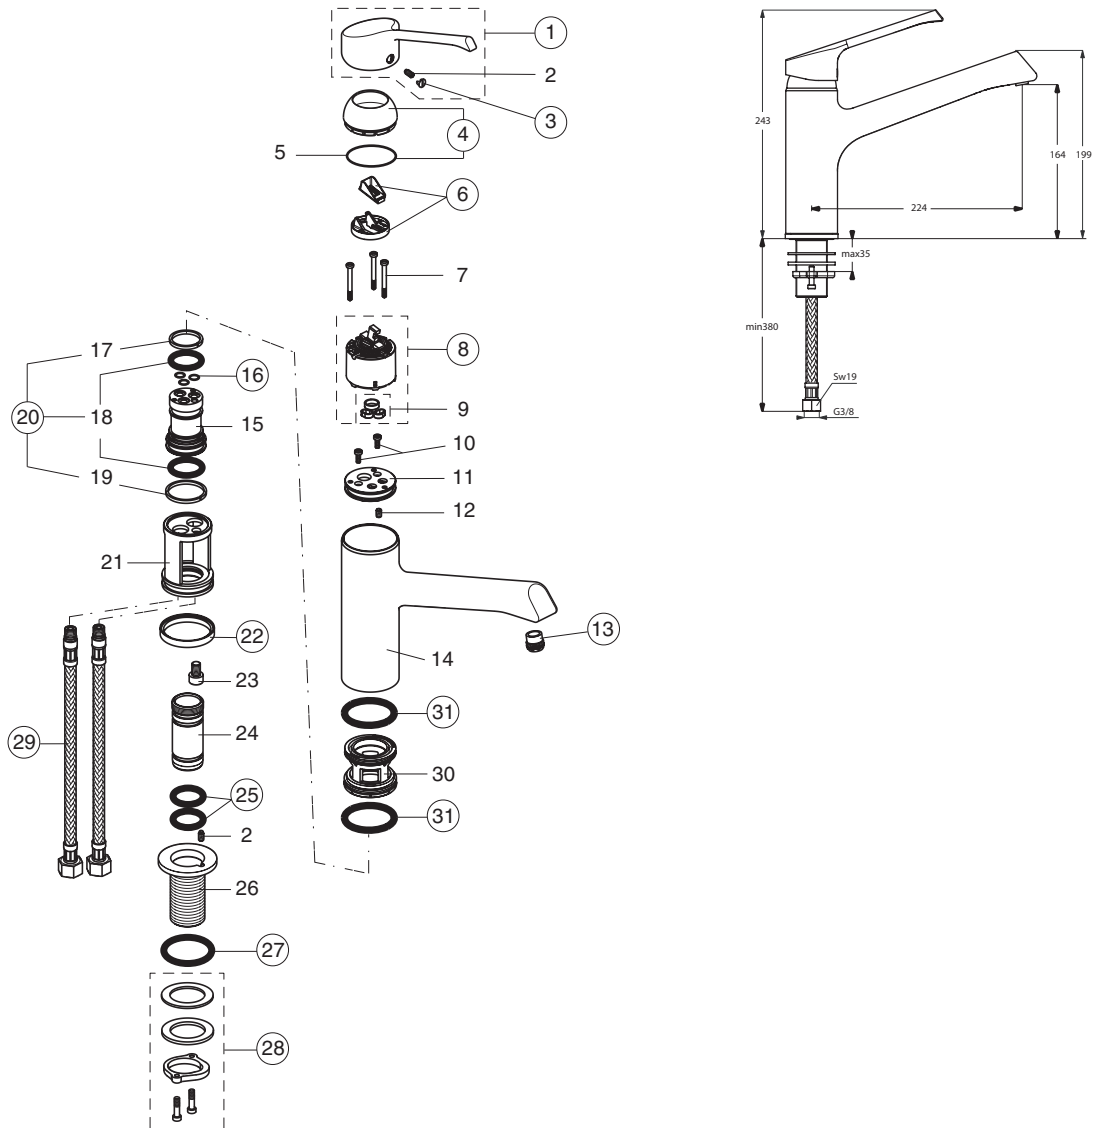

# RETTA (B8637AA;B8983AA)

Pos.	Signify	Spare parts-Nr	Quantity	Pos.	Signify	Spare parts-Nr	Quantity
1	Lever,w/logo ISI-compl.	B960832AA	1 Pcs.	21	Bushing for windows solution		1 Pcs.
2	Screw M5x10		2 Pcs.	22	Plastic ring	B964890NU	1 Pcs.
3	Cap(Blue/Red)	A963054NU	1 Pcs.	23	Screw M8x12		1 Pcs.
4	Rosette-compl.	B960276AA	1 Set	24	Connector M43x1.5		1 Pcs.
5	O-Ring Ø40x1		1 Pcs.	25	O-Ring Ø25x2.5	B960837NU	2 Pcs.
6	Volume stop	A860700NU	1 Pcs.	26	Shank M33x1.5		1 Pcs.
7	Screw M4x39		3 Pcs.	27	O-Ring Ø42.52x2.62	A960276NU	1 Pcs.
8	Cartridge Ø47N	A960500NU	1 Pcs.	28	Connecting group	B960255NU	1 Pcs.
9	O-Ring-set		1 Set	29	Flex pexhose F3/8 M10x1/L850	B960836NU	1 Pcs.
10	Oval-head screw M4x10		2 Pcs.	30	Bushing for kitchen		1 Pcs.
11	Adapter		1 Pcs.	31	O-Ring Ø44x2	A961338NU	2 Pcs.
12	Screw M5x8		1 Pcs.				
13	Aerator Cache HC-XT-TT-V M16.5x1	B960834NU	1 Pcs.				
14	Body kitchen		1 Pcs.				
15	Manifold M10x1		1 Pcs.				
16	O-Ring Ø7x2	B960230NU	3 Pcs.				
17	Gleitring 27.3-31.7-3		1 Pcs.				
18	O-Ring Ø26.64x2.62		2 Pcs.				
19	Gleitring 34.6-38.9-3		1 Pcs.				
20	Service kit spout	B960231NU	1 Set				