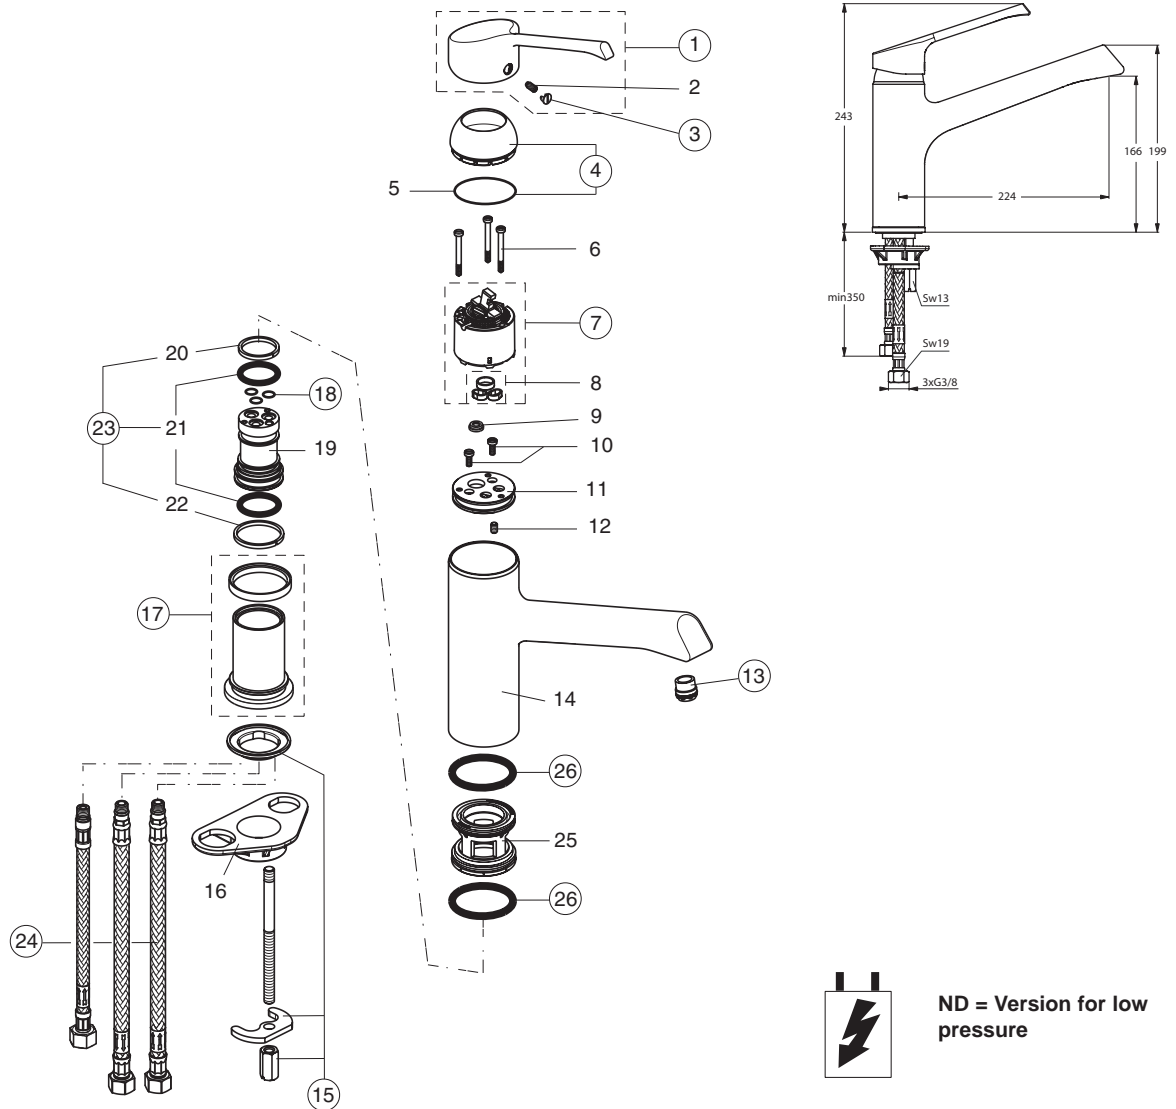

# RETТА (B8636AA;B8982AA)

Pos.	Signify	Spare parts-Nr	Quantity	Pos.	Signify	Spare parts-Nr	Quantity
1	Lever,w/logo ISI-compl.	B960832AA	1 Pcs.	20	Gleitring 27.3-31.7-3		1 Pcs.
2	Screw M5x10		1 Pcs.	21	O-Ring Ø 26.64x2.62		2 Pcs.
3	Cap(Blue/Red)	A963054NU	1 Pcs.	22	Gleitring 34.6-38.9-3		1 Pcs.
4	Rosette-compl.	B960276AA	1 Set	23	Service kit spout	B960231NU	1 Set
5	O-Ring Ø40x1		1 Pcs.	24	Flex pexhose F3/8 M10x1/L445mm	A963600NU	1 Pcs.
6	Screw M4x39		3 Pcs.				
7	Cartridge Ø47N	A960500NU	1 Pcs.				
8	O-Ring-set		1 Set	24	Flex hose F3/8 M10x1/8x12/L550	A963685NU	1 Pcs.
9	Flow limiter		1 Pcs.	25	Bushing for kitchen		1 Pcs.
10	Oval-head screw M4x10		2 Pcs.	26	O-Ring Ø44x2	A961338NU	2 Pcs.
11	Adapter		1 Pcs.				
12	Screw M5x8		1 Pcs.				
13	Stream regulator Cache TT M16.5x1	B960500NU	1 Pcs.				
14	Body kitchen		1 Pcs.				
15	Connecting set	B960232NU	1 Set				
16	U plate support bracket fixing kit		1 Pcs.				
17	Rosette decorative	B960835AA	1 Pcs.				
18	O-Ring Ø 7x2	B960230NU	3 Pcs.				
19	Manifold,ND		1 Pcs.				