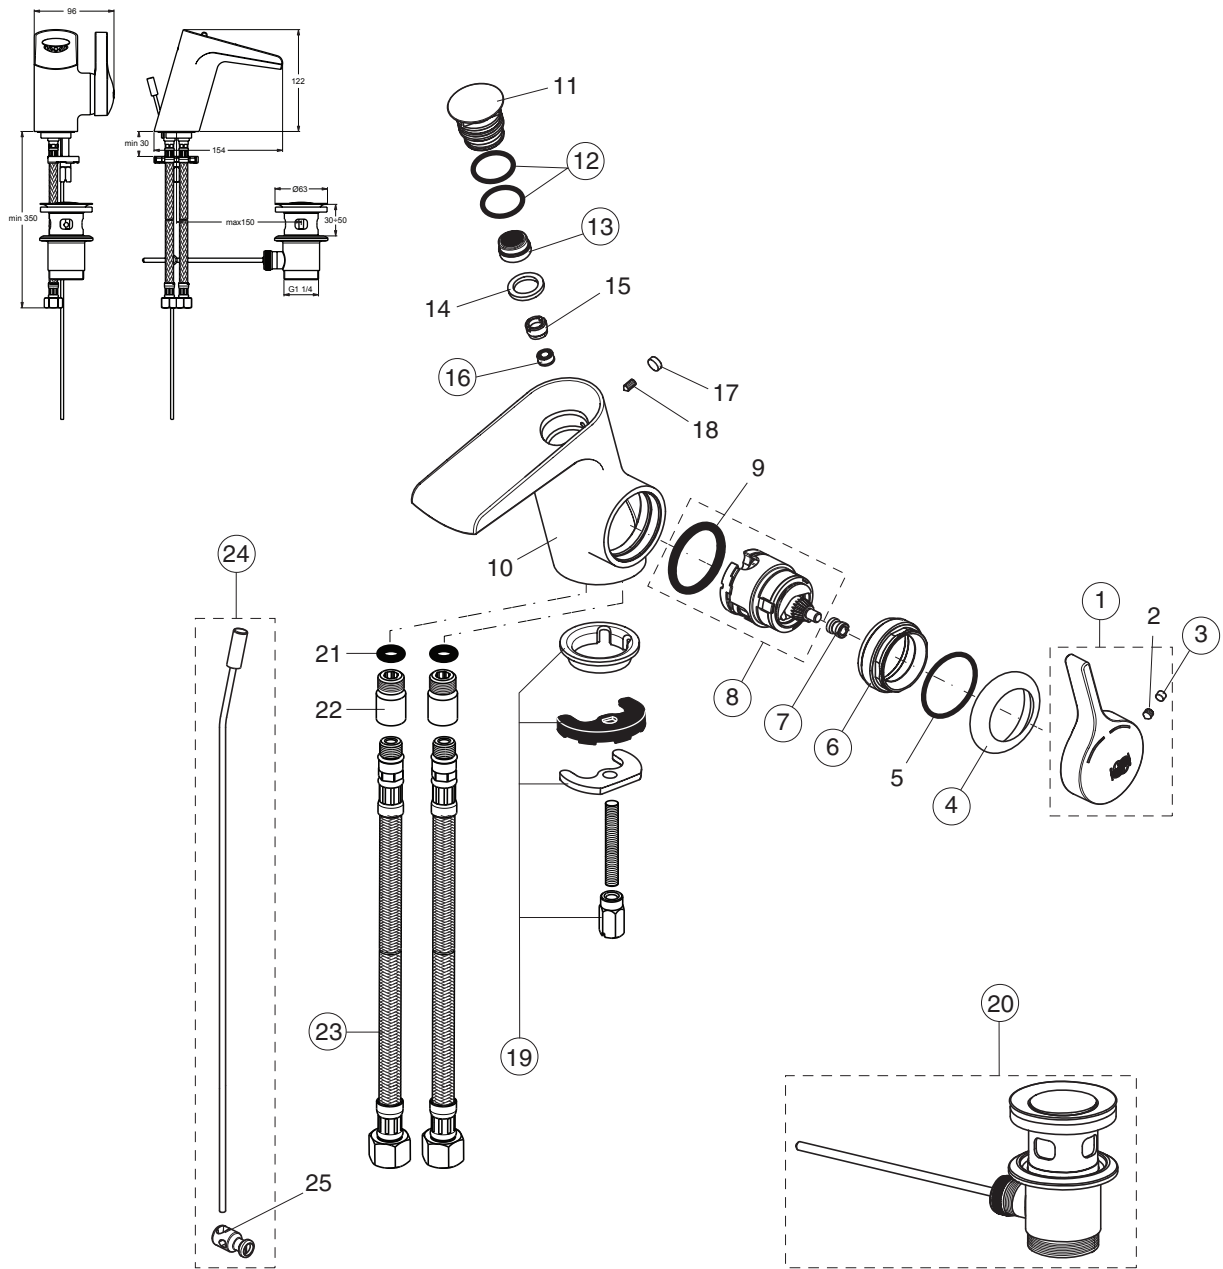

MELANGE (B8630AA)

Pos.	Signify	Spare parts-Nr.	Quantity	Pos.	Signify	Spare parts-Nr.	Quantity
1	Lever,w/logo ISI-compl.	A962068AA	1 Pcs.	15	Retaining ring M12x1		1 Pcs.
2	Screw M5x6		1 Pcs.	16	Flow regulator 5 l/min	H961506NU	1 Pcs.
3	Capello rubber button	A963751NU	1 Pcs.	17	Rubber cap D=8.1x3		1 Pcs.
4	Cover cap	A961485AA	1 Pcs.	18	Screw M4x8		1 Pcs.
5	O-Ring Ø28.3x1.78		1 Pcs.	19	Connecting set	B960608NU	1 Set
6	Screw M43x1.5		1 Pcs.	20	Pop-up drain ass.	A961230AA	1 Pcs.
7	Insert	A963372NU	1 Pcs.	21	O-Ring Ø9.25x1.78		2 Pcs.
8	Multiport cartridge	A962716NU	1 Pcs.	22	Nipple M12x1-M10x1		2 Pcs.
9	O-Ring Ø35x3.2		1 Pcs.	23	Flex hose F3/8, M10x1/L445	A963600NU	1 Pcs.
10	Body basin		1 Pcs.				
11	Cap		1 Pcs.	24	Pull-up rod-compl.	B960694NU	1 Set
12	O-Ring Ø21x2	A962593NU	1 Pcs.	25	Pop up waste shackle		1 Pcs.
13	Aerator PL HC JR PCA-1.5	B960588NU	1 Pcs.				
14	Rubber washer		1 Pcs.				