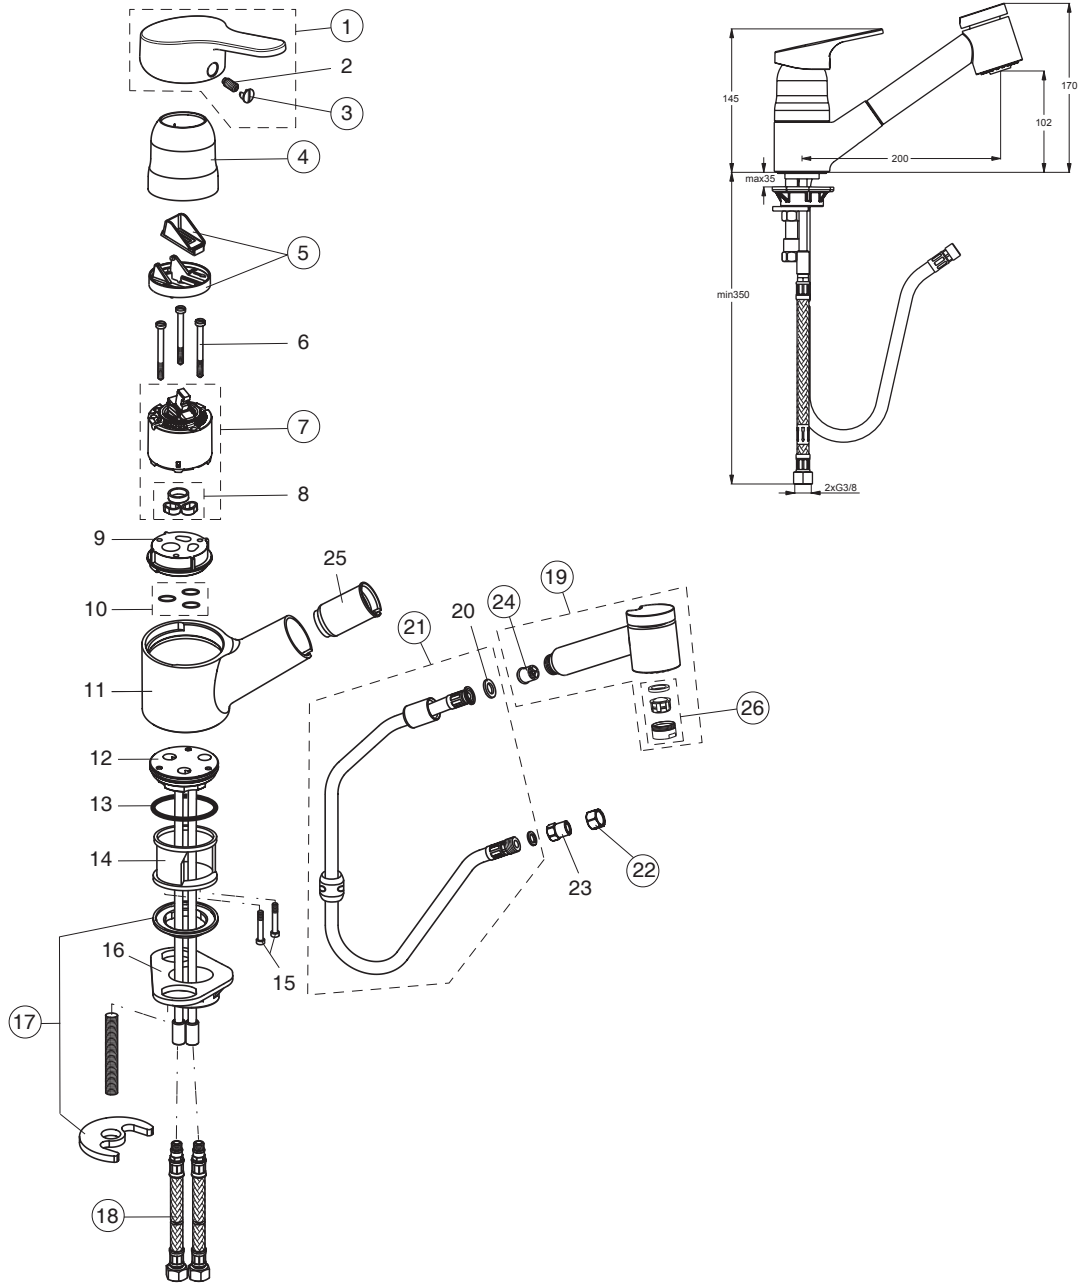

SLIMLINE II (B8598AA)

Pos.	Signify	Spare parts-Nr.	Quantity	Pos.	Signify	Spare parts-Nr.	Quantity
1	Lever,w/logo ISI-compl.	B960826AA	1 Pcs.	15	Cylinder screw M4x39		2 Pcs.
2	Screw M5x10		1 Pcs.	16	U plate support bracket fixing kit		1 Pcs.
3	Cap(Blue/Red)	A963054NU	1 Pcs.	17+22	Assembly for kitchen	A962356NU	1 Set
4	Escutcheon	B964676AA	1 Pcs.	18	Flex pexhose F3/8I/14-M10x1A-D6.2-12x400	B960474NU	1 Pcs.
5	Volume stop	A860700NU	1 Pcs.	19	Pull-out spray-compl.	B960827AA	1 Pcs.
6	Screw M4x62		3 Pcs.	20	Rubber washer		2 Pcs.
7	Cartridge Ø 47mm	A960500NU	1 Pcs.	21	Hose L1500-M15x1, plastic kit with weight	A963699NU	1 Pcs.
8	O-Ring-set		1 Set	22	Nut M12	A961380NU	10 Pcs.
9	Spacer		1 Pcs.	23	Nippel M15x1-IX M12		1 Pcs.
10	O-Ring Ø 9.19x2.62		3 Pcs.	24	Check valve	B960649NU	1 Pcs.
11	Body for sink KOMBI		1 Pcs.	25	Plastic insert		1 Pcs.
12	Manifold KOMBI		1 Pcs.	26	Casc.perlator M24x1-B	A960932AA	1 Pcs.
13	O-Ring Ø 44x2		2 Pcs.				
14	Internal body		1 Pcs.				