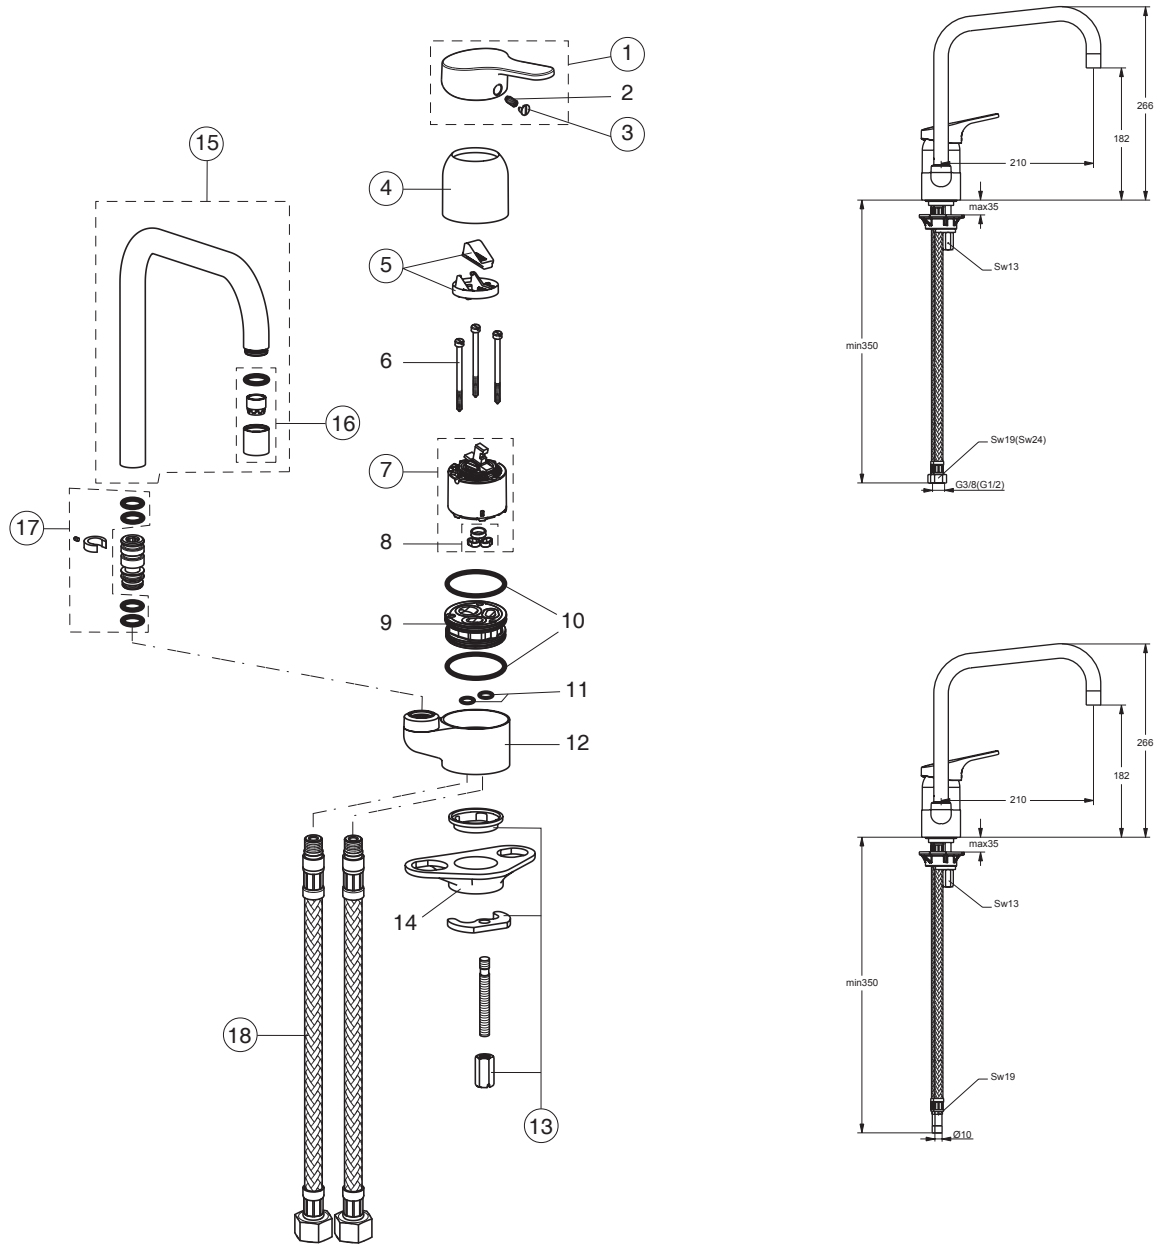

# SLIMLINE II (B8596AA;B8597AA;B8996AA)

Pos.	Signify	Spare parts-Nr.	Quantity	Pos.	Signify	Spare parts-Nr.	Quantity
1	Lever,w/logo ISI-compl.	B960826AA	1 Pcs.	14	U plate support bracket fixing kit		1 Pcs.
2	Screw M5x10		1 Pcs.	15	Tub.spout U210mm-set	B960781AA	1 Pcs.
3	Cap(Blue/Red)	A963054NU	1 Pcs.	16	Aerator M18	F960181AA	1 Pcs.
4	Cap	B960433AA	1 Pcs.	17	Sealing set for tub.spout	F960023NU	1 Set
5	Volume stop	A860700NU	1 Pcs.	18	Flex hose F3/8	A963305AA	1 Pcs.
6	Screw M4x59		3 Pcs.	18	Flex hose G1/2	B964562AA	1 Pcs.
7	Cartridge Ø47mm	A960500NU	1 Pcs.	18a	Flex hose M10x1, conn.pipe Ø10/L430-pex	B960782NU	1 Pcs.
8	O-Ring-set		1 Set				
9	Manifold		1 Pcs.				
10	O-Ring Ø44x2		2 Pcs.				
11	O-Ring Ø9x2		2 Pcs.				
12	Body kitchen		1 Pcs.				
13	Connecting set	A964520NU	1 Set				