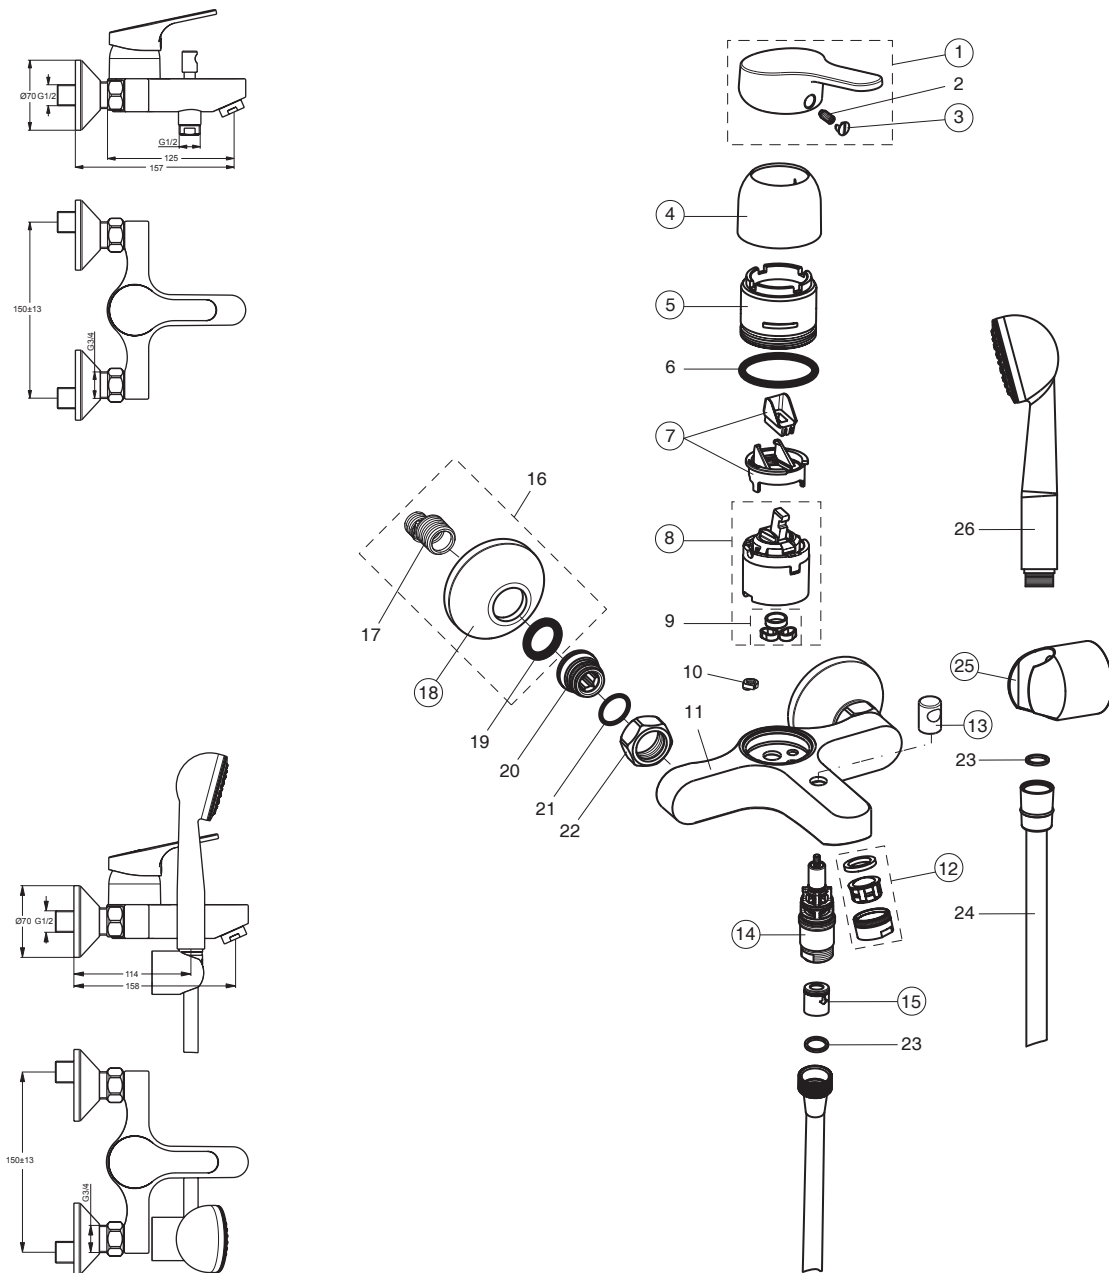

SLIMLINE II (B8587AA;B8588AA)

Pos.	Signify	Spare parts-Nr.	Quantity	Pos.	Signify	Spare parts-Nr.	Quantity
1	Lever,w/logo ISI-compl.	B960755AA	1 Pcs.	15	Non return valve	A962594NU	2 Pcs.
2	Screw M5x10		1 Pcs.	16	S-connection-compl.		1 Set
3	Cap(Blue/Red)	A963054NU	1 Pcs.	17	S-connector G3/4		2 Pcs.
4	Rosette decorative	B960779AA	1 Pcs.	18	Rosette	A963489AA	1 Pcs.
5	Screw M4x1.5	B960780NU	1 Pcs.	19	Fibre washer for non-return valve		2 Pcs.
6	O-Ring \varnothing 41x1.78		1 Pcs.	20	Nipple M19x1.5LH		2 Pcs.
7	Volume stop	B960477NU	1 Pcs.	21	O-Ring \varnothing 15.6x1.78		2 Pcs.
8	Cartridge \varnothing 40,high-flow	B960775NU	1 Pcs.	22	Coupling nut		2 Pcs.
9	O-Ring-set		1 Set	23	Fiberring \varnothing 16x13x1.5		2 Pcs.
10	Pin		1 Pcs.	24	Shower hose L1750-compl.		1 Pcs.
11	Body bath/shower		1 Pcs.	25	Wall hook for hand shower		1 Pcs.
12	Neop.cascade M24x1-D	A960537AA	1 Pcs.	26	Hand-spray 1 fonctionale w/logo ISI		1 Pcs.
13	Pull knob	B960486AA	1 Pcs.				
14	Diverter autom.NIKLES	B960167AA	1 Pcs.				