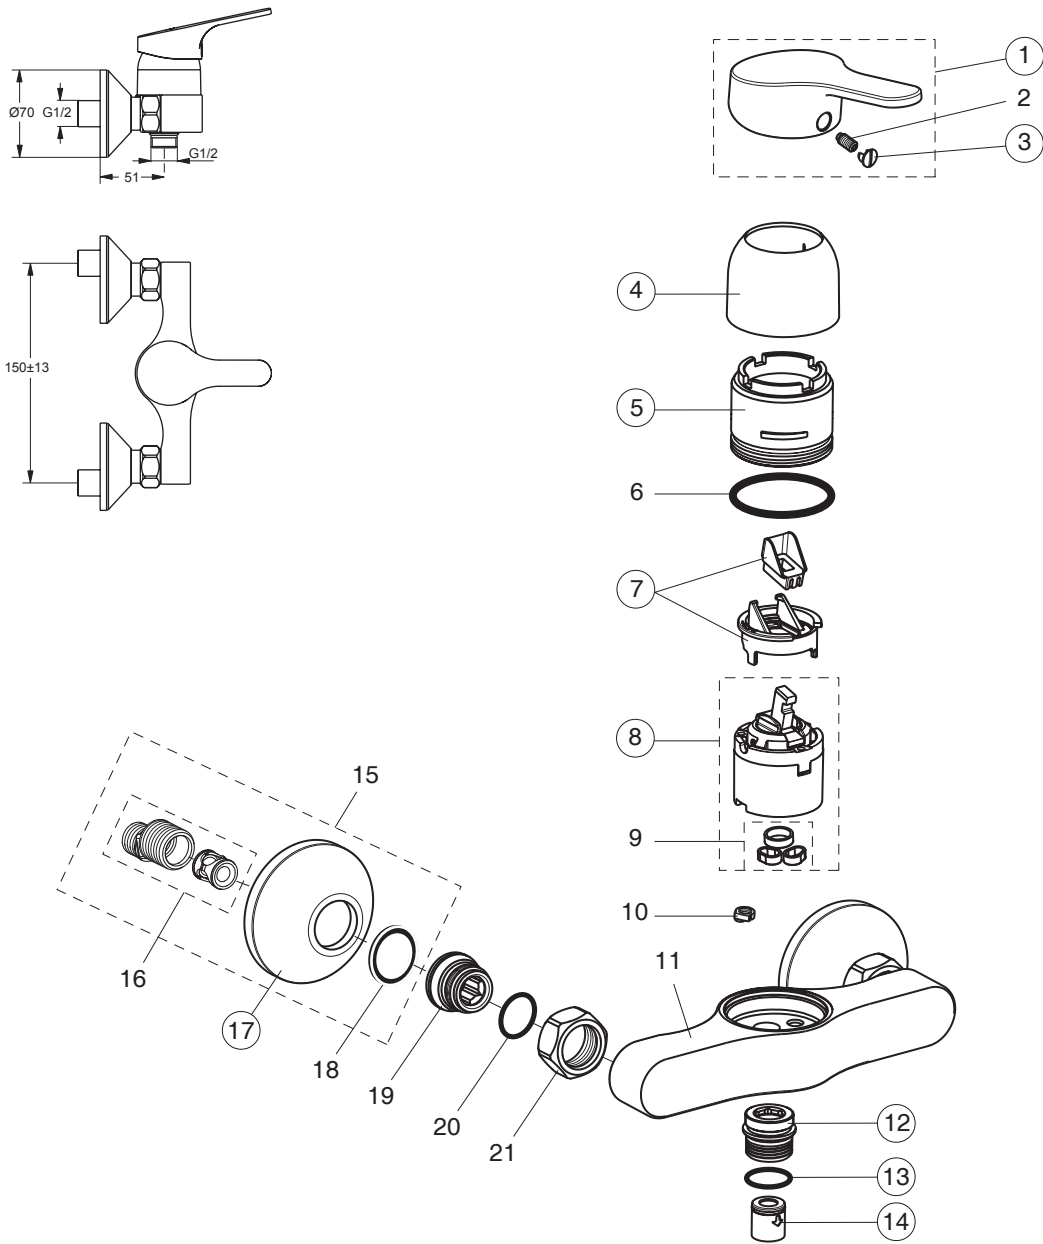

SLIMLINE II (B8586AA)

Pos.	Signify	Spare parts-Nr.	Quantity	Pos.	Signify	Spare parts-Nr.	Quantity
1	Lever,w/logo ISI-compl.	B960755AA	1 Pcs.	15	S-connection-compl.		1 Set
2	Screw M5x10		1 Pcs.	16	S-connector G3/4		2 Pcs.
3	Cap(Blue/Red)	A963054NU	1 Pcs.	17	Rosette	A963489AA	1 Pcs.
4	Rosette decorative	B960779AA	1 Pcs.	18	Fibre washer for non-return valve		2 Pcs.
5	Screw M4x1.5	B960780NU	1 Pcs.	19	Nipple M19x1.5LH		2 Pcs.
6	O-Ring Ø 41x1.78		1 Pcs.	20	O-Ring Ø15.6x1.78		2 Pcs.
7	Volume stop	B960477NU	1 Pcs.	21	Coupling nut		2 Pcs.
8	Cartridge Ø 40mm	A963785NU	1 Pcs.				
9	O-Ring-set		1 Set				
10	Pin		1 Pcs.				
11	Body shower		1 Pcs.				
12	Nipple M22x1-G1/2	B960275AA	1 Pcs.				
13	O-Ring Ø 18.2x1.7	A961640NU	2 Pcs.				
14	Non return valve	A962594NU	2 Pcs.				