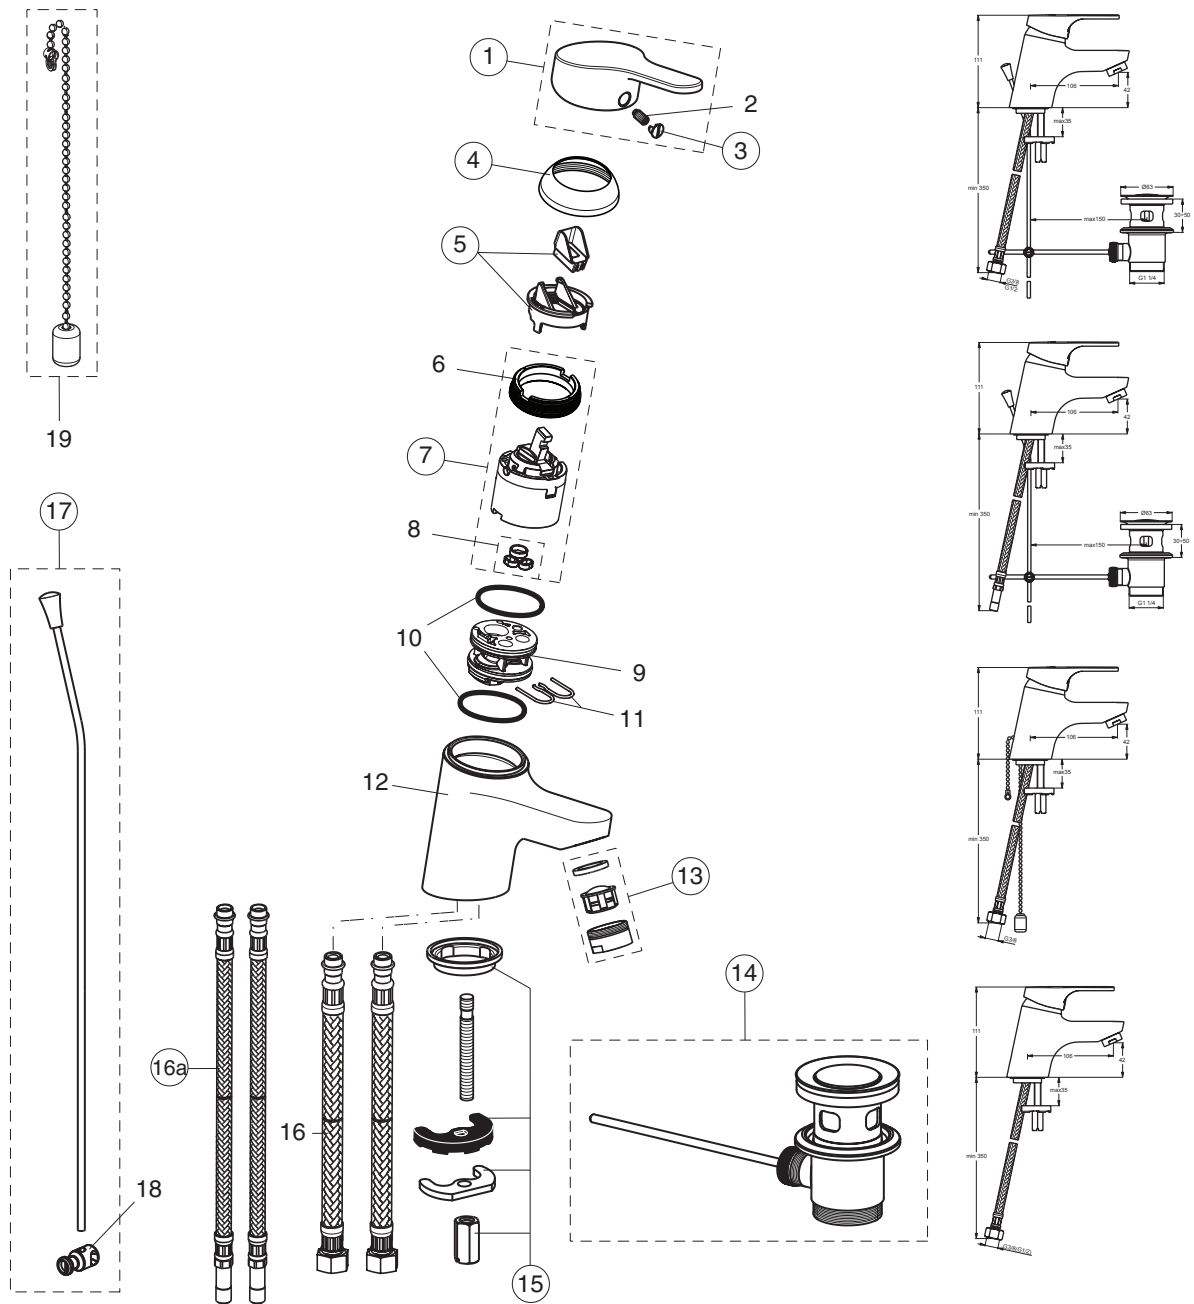

(B8574AA ÷ B8579AA;
 B8667AA ÷ B8669AA;
 B8695AA;B8929AA;
 B8997AA;B9559AA)

SLIMLINE II

Pos.	Signify	Spare parts-Nr.	Quantity	Pos.	Signify	Spare parts-Nr.	Quantity
1	Lever,w/logo ISI-compl.	B960755AA	1 Pcs.	13	Neop.casc.M24x1-5l/min	B960852AA	1 Pcs.
2	Screw M5x10		1 Pcs.	14	Pop-up drain ass.	A961230AA	1 Pcs.
3	Cap(Blue/Red)	A963054NU	1 Pcs.	15	Pop-up waste	B964550AA	1 Pcs.
4+pos.6	Cap	B960862AA	1 Pcs.	15	Connecting set	A964520NU	1 Set
5	Eco click set D40	B960477NU	1 Pcs.	16	Flex hose F3/8-D10.5/L445		2 Pcs.
6	Screw M43x1.5 M41x1.5		1 Pcs.	16	Flex hose,EPDM G1/2,D10.5/L400		2 Pcs.
7	Cartridge Ø40mm	B960863NU	1 Pcs.				
8	O-Ring-set		1 Set	16a	Flex pexhose D10.5 ø4.7/L400	B960777NU	1 Pcs.
9	Manifold		1 Pcs.	17	Pull-up rod-compl.	B960691AA	1 Set
10	O-Ring ø 35x2		1 Pcs.	18	Pop up waste shackle		1 Pcs.
11	Clip		2 Pcs.	19	Beaded chain L240mm		1 Pcs.
12	Body basin		1 Pcs.				
13	Casc.perlator M24x1-A	A960321AA	1 Pcs.				
	Perlator PL-HC M24x1-S	B960774AA	1 Pcs.				