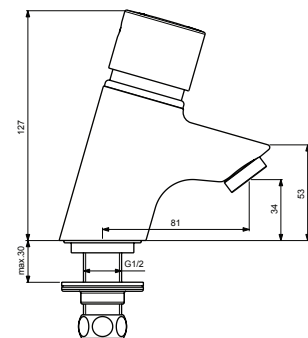

CERAPLUS

B8301AA

Pos.	Signify	Spare parts-Nr.	Quantity	Pos.	Signify	Spare parts-Nr.	Quantity
1	Lever-compl., w/logo ISI	B960633AA	1 Pcs.	10	Connector set valve cold water	B960334NU	1 Set
2	Screw M5x8		2 Pcs.	11	Strainer		1 Pcs.
3	Rubber cap D=8.1x3		1 Pcs.				
4	Indicator(Red)		1 Pcs.				
5	Thread ring M38x1	B960602NU	1 Pcs.				
6	Long avon metering tap shield	B960332AA	1 Pcs.				
7	Metering tap cartridge	B960333AA	1 Pcs.				
8	Body basin		1 Pcs.				
9	Aerator vandal proof M24x1	B960457AA	1 Pcs.				