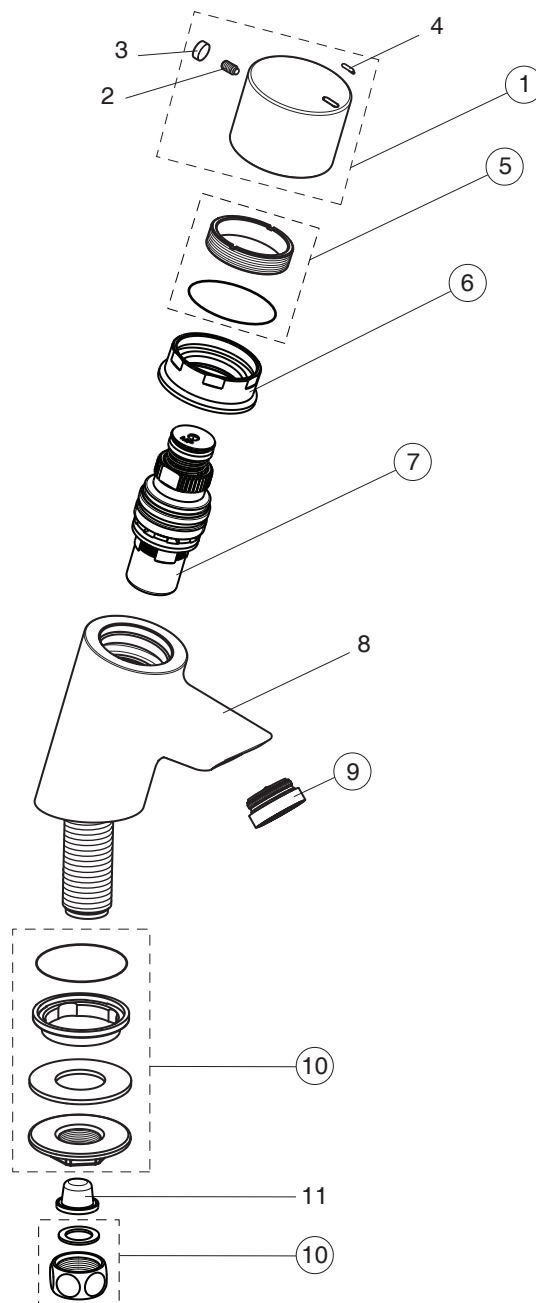

CERAPLUS

B8301AA

Pos.	Signify	Spare parts-Nr.	Quantity	Pos.	Signify	Spare parts-Nr.	Quantity
1	Lever-compl., w/logo ISI	B960633AA	1 Pcs.	10	Connector set valve cold water	B960334NU	1 Set
2	Screw M5x8		2 Pcs.	11	Strainer		1 Pcs.
3	Rubber cap D=8.1x3		1 Pcs.				
4	Indicator(Red)		1 Pcs.				
5	Thread ring M38x1	B960602NU	1 Pcs.				
6	Long avon metering tap shield	B960332AA	1 Pcs.				
7	Metering tap cartridge	B960333AA	1 Pcs.				
8	Body basin		1 Pcs.				
9	Aerator vandal proof M24x1	B960457AA	1 Pcs.				