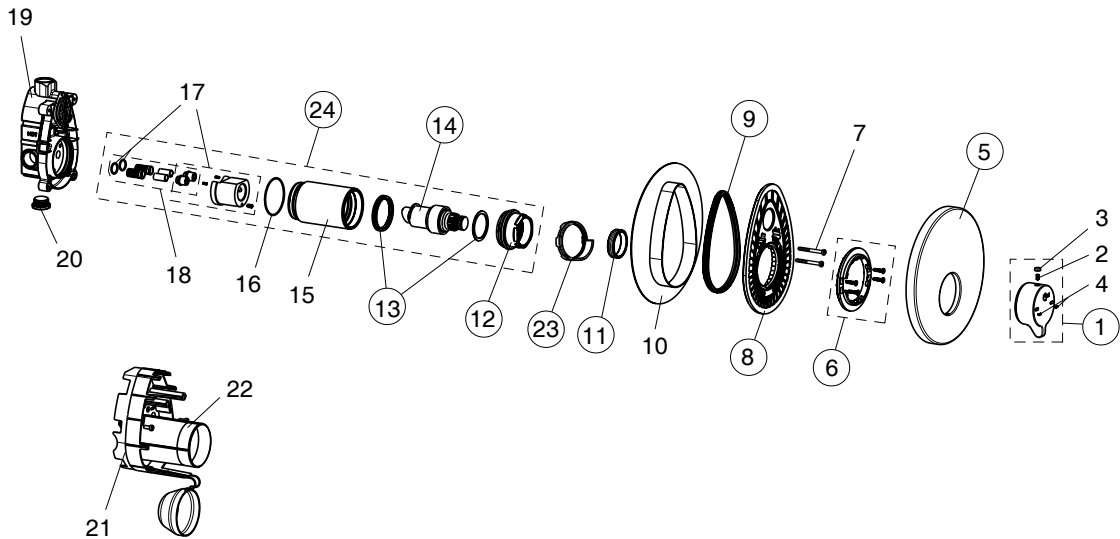

CERAPLUS (B8299AA)

Pos.	Signify	Spare parts-Nr.	Quantity	Pos.	Signify	Spare parts-Nr.	Quantity
1	Lever push button-w/logo ISI	B960631AA	1 Pcs.	14	Metering tap cartridge	A862288NU	1 Pcs.
2	Screw M5x8		1 Pcs.	15	Bushing for build-in push button		1 Pcs.
3	Rubber cap D=8.1x3		1 Pcs.	16	O-Ring Ø47.3x1.78		1 Pcs.
4	Indicator		2 Pcs.	17	Manifold f.b-in push button+check valve		1 Set
5	Escutcheon ALFIERE	A962129AA	1 Pcs.	18	Filters+check valves		1 Set
6	Fixation ring	A962107NU	1 Set	19	Built-in push button pre-in kit1		1 Pcs.
7	Screw M4x39		3 Pcs.	20	Stopfen G1/2		1 Pcs.
8	Rosette-holder b/s B	A963447NU	1 Pcs.	21	Protective pattern		1 Pcs.
9	Profile ring	A963444NU	1 Pcs.	22	Protection cap		1 Pcs.
10	Sealing frame		1 Pcs.	23	Hot water limit stop control ring	B960879NU	1 Pcs.
11	Thread ring M38x1	B960602NU	1 Pcs.	24	Repair kit	B960933AA	1 Set
12	Cap M50x1	B960627AA	1 Pcs.				
13	Seal kit	A960611NU	1 Pcs.				