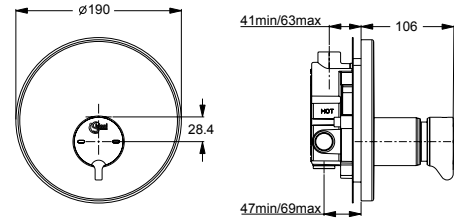

CERAPLUS (B8299AA)

Pos.	Signify	Spare parts-Nr.	Quantity	Pos.	Signify	Spare parts-Nr.	Quantity
1	Lever push button-w/logo ISI	B960631AA	1 Pcs.	14	Metering tap cartridge	A862288NU	1 Pcs.
2	Screw M5x8		1 Pcs.	15	Bushing for build-in push button		1 Pcs.
3	Rubber cap D=8.1x3		1 Pcs.	16	O-Ring Ø47.3x1.78		1 Pcs.
4	Indicator		2 Pcs.	17	Manifold f.b-in push button+check valve		1 Set
5	Escutcheon ALFIERE	A962129AA	1 Pcs.	18	Filters+check valves		1 Set
6	Fixation ring	A962107NU	1 Set	19	Built-in push button pre-in kit1		1 Pcs.
7	Screw M4x39		3 Pcs.	20	Stopfen G1/2		1 Pcs.
8	Rosette-holder b/s B	A963447NU	1 Pcs.	21	Protective pattern		1 Pcs.
9	Profile ring	A963444NU	1 Pcs.	22	Protection cap		1 Pcs.
10	Sealing frame		1 Pcs.	23	Hot water limit stop control ring	B960879NU	1 Pcs.
11	Thread ring M38x1	B960602NU	1 Pcs.	24	Repair kit	B960933AA	1 Set
12	Cap M50x1	B960627AA	1 Pcs.				
13	Seal kit	A960611NU	1 Pcs.				