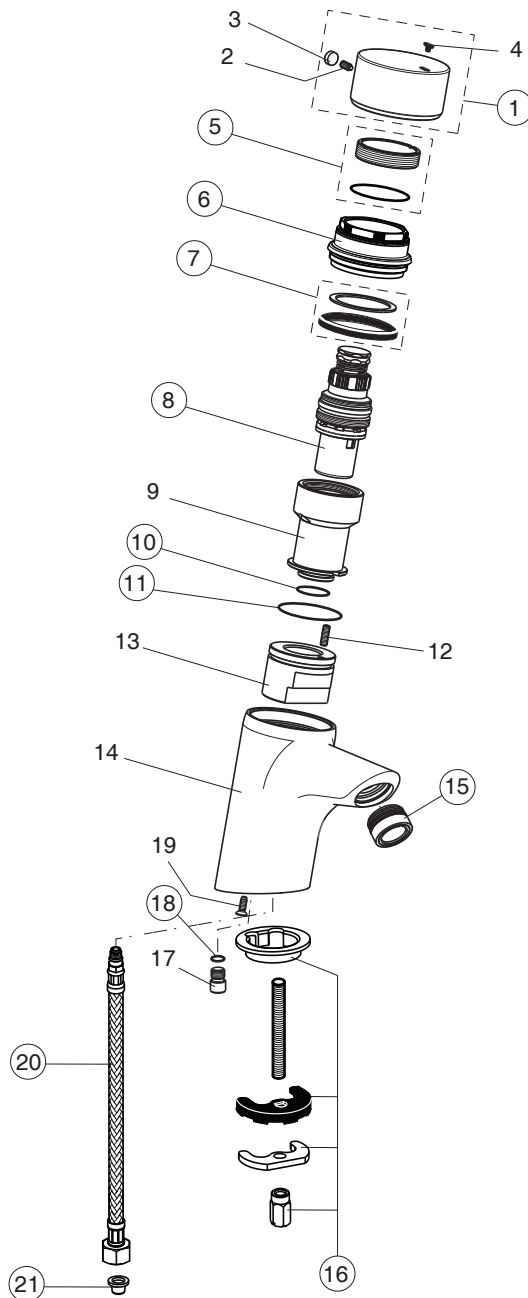

CERAPLUS (B8296AA)

Pos.	Signify	Spare parts-Nr.	Quantity	Pos.	Signify	Spare parts-Nr.	Quantity
1	Lever push button, w/logo ISI	B960632AA	1 Pcs.	14	Body basin for push button		1 Pcs.
2	Screw M5x8		1 Pcs.	15	Aerator M24x1-vand.proof	B960457AA	1 Pcs.
3	Rubber cap D=8.1x3		1 Pcs.	16	Connecting set	B964894NU	1 Set
4	Indicator		1 Pcs.	17	Stopper M8x1		1 Pcs.
5	Thread ring M38x1	B960602NU	1 Pcs.	18	O-Ring \varnothing 6x1.5	A860009NU	3 Pcs.
6	Cap M50x1	B960627AA	1 Pcs.	19	Screw M4x12		1 Pcs.
7	Seal kit	A960611NU	1 Pcs.	20	Flex pexhose F3/8 M8x1/L500	A962005NU	1 Pcs.
8	Metering tap cartridge	B960333AA	1 Pcs.	21	Hutfilter \varnothing 15	A962136NU	1 Pcs.
9	Bushing push button		1 Pcs.				
10	O-Ring \varnothing 17x2	A961810NU	2 Pcs.				
11	O-Ring \varnothing 36x2	A961335NU	1 Pcs.				
12	Screw M4x12, DIN 913		1 Pcs.				
13	Adaptor for basin push button		1 Pcs.				