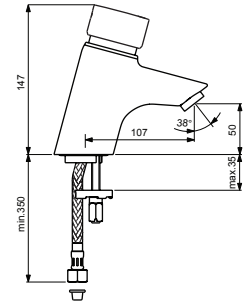

CERAPLUS (B8296AA)

Pos.	Signify	Spare parts-Nr.	Quantity	Pos.	Signify	Spare parts-Nr.	Quantity
1	Lever push button, w/logo ISI	B960632AA	1 Pcs.	14	Body basin for push button		1 Pcs.
2	Screw M5x8		1 Pcs.	15	Aerator M24x1-vand.proof	B960457AA	1 Pcs.
3	Rubber cap D=8.1x3		1 Pcs.	16	Connecting set	B964894NU	1 Set
4	Indicator		1 Pcs.	17	Stopper M8x1		1 Pcs.
5	Thread ring M38x1	B960602NU	1 Pcs.	18	O-Ring \varnothing 6x1.5	A860009NU	3 Pcs.
6	Cap M50x1	B960627AA	1 Pcs.	19	Screw M4x12		1 Pcs.
7	Seal kit	A960611NU	1 Pcs.	20	Flex pexhose F3/8 M8x1/L500	A962005NU	1 Pcs.
8	Metering tap cartridge	B960333AA	1 Pcs.	21	Hutfilter \varnothing 15	A962136NU	1 Pcs.
9	Bushing push button		1 Pcs.				
10	O-Ring \varnothing 17x2	A961810NU	2 Pcs.				
11	O-Ring \varnothing 36x2	A961335NU	1 Pcs.				
12	Screw M4x12, DIN 913		1 Pcs.				
13	Adaptor for basin push button		1 Pcs.				