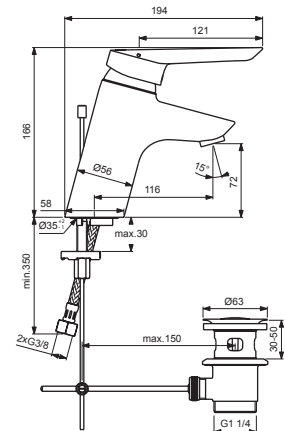

CERAPLUS

B8211AA

B8212AA

B9472AA

Pos.	Signify	Spare parts-Nr.	Quantity	Pos.	Signify	Spare parts-Nr.	Quantity
1	Lever 120mm,w/logo ISI-red/blue inserts-compl.	B960686AA	1 Pcs.	11	Clip		2 Pcs.
1a	Loop handle 140mm red/blue inserts-compl., w/logo ISI	B961003AA	1 Pcs.	12	Body basin		1 Pcs.
2	Screw M5x8		1 Pcs.	13	Aerator vandal proof M24x1,laminar	B960457AA	1 Pcs.
3	Cap decorative	B960473AA	1 Pcs.	14	Pop-up drain ass.	A962991AA	1 Pcs.
4	Cap,w/O-ring-compl.	B961098AA	1 Set	15	Connecting set	B960187NU	1 Set
5	O-Ring Ø40x1		1 Pcs.	16	Flex hose G3/8-Ø10.5-L445mm		2 Pcs.
6	Volume stop	A860700NU	1 Pcs.	17	Pull-up rod-compl.	B964885AA	1 Set
7	Screw M4x62		3 Pcs.	18	Pop up waste shackle		1 Pcs.
8	Cartridge Ø47mm	A960500NU	1 Pcs.				
9	O-Ring Ø44x2		2 Pcs.				
10	Manifold		1 Pcs.				