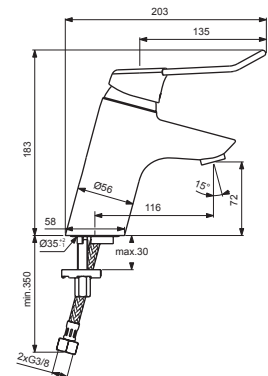

CERAPLUS

B8211AA

B8212AA

B9472AA

Pos.	Signify	Spare parts-Nr.	Quantity	Pos.	Signify	Spare parts-Nr.	Quantity
1	Lever 120mm,w/logo ISI-red/blue inserts-compl.	B960686AA	1 Pcs.	11	Clip		2 Pcs.
1a	Loop handle 140mm red/blue inserts-compl., w/logo ISI	B961003AA	1 Pcs.	12	Body basin		1 Pcs.
2	Screw M5x8		1 Pcs.	13	Aerator vandal proof M24x1,laminar	B960457AA	1 Pcs.
3	Cap decorative	B960473AA	1 Pcs.	14	Pop-up drain ass.	A962991AA	1 Pcs.
4	Cap,w/O-ring-compl.	B961098AA	1 Set	15	Connecting set	B960187NU	1 Set
5	O-Ring Ø40x1		1 Pcs.	16	Flex hose G3/8-Ø10.5-L445mm		2 Pcs.
6	Volume stop	A860700NU	1 Pcs.	17	Pull-up rod-compl.	B964885AA	1 Set
7	Screw M4x62		3 Pcs.	18	Pop up waste shackle		1 Pcs.
8	Cartridge Ø47mm	A960500NU	1 Pcs.				
9	O-Ring Ø44x2		2 Pcs.				
10	Manifold		1 Pcs.				