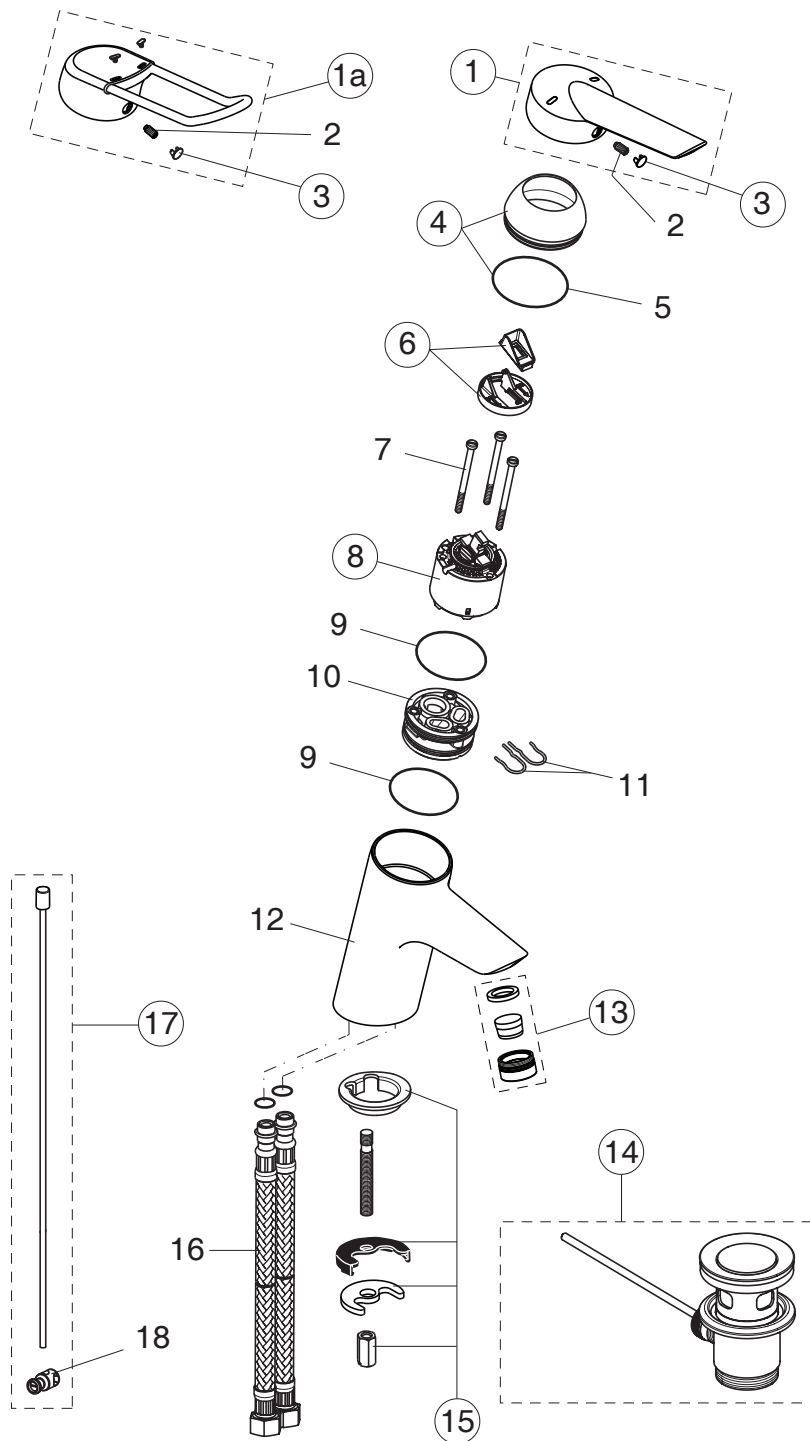

CERAPLUS

B8211AA

B8212AA

B9472AA

Pos.	Signify	Spare parts-Nr.	Quantity	Pos.	Signify	Spare parts-Nr.	Quantity
1	Lever 120mm,w/logo ISI-red/blue inserts-compl.	B960686AA	1 Pcs.	11	Clip		2 Pcs.
1a	Loop handle 140mm red/blue inserts-compl., w/logo ISI	B961003AA	1 Pcs.	12	Body basin		1 Pcs.
2	Screw M5x8		1 Pcs.	13	Aerator vandal proof M24x1,laminar	B960457AA	1 Pcs.
3	Cap decorative	B960473AA	1 Pcs.	14	Pop-up drain ass.	A962991AA	1 Pcs.
4	Cap,w/O-ring-compl.	B961098AA	1 Set	15	Connecting set	B960187NU	1 Set
5	O-Ring Ø40x1		1 Pcs.	16	Flex hose G3/8-Ø10.5-L445mm		2 Pcs.
6	Volume stop	A860700NU	1 Pcs.	17	Pull-up rod-compl.	B964885AA	1 Set
7	Screw M4x62		3 Pcs.	18	Pop up waste shackle		1 Pcs.
8	Cartridge Ø47mm	A960500NU	1 Pcs.				
9	O-Ring Ø44x2		2 Pcs.				
10	Manifold		1 Pcs.				