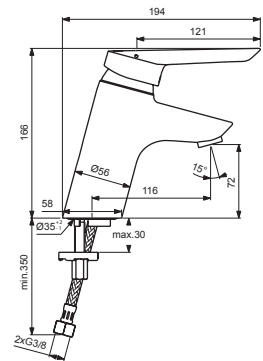

CERAPLUS

B8211AA

B8212AA

B9472AA

Pos.	Signify	Spare parts-Nr.	Quantity	Pos.	Signify	Spare parts-Nr.	Quantity
1	Lever 120mm,w/logo ISI-red/blue inserts-compl.	B960686AA	1 Pcs.	11	Clip		2 Pcs.
1a	Loop handle 140mm red/blue inserts-compl., w/logo ISI	B961003AA	1 Pcs.	12	Body basin		1 Pcs.
2	Screw M5x8		1 Pcs.	13	Aerator vandal proof M24x1,laminar	B960457AA	1 Pcs.
3	Cap decorative	B960473AA	1 Pcs.	14	Pop-up drain ass.	A962991AA	1 Pcs.
4	Cap,w/O-ring-compl.	B961098AA	1 Set	15	Connecting set	B960187NU	1 Set
5	O-Ring Ø40x1		1 Pcs.	16	Flex hose G3/8-Ø10.5-L445mm		2 Pcs.
6	Volume stop	A860700NU	1 Pcs.	17	Pull-up rod-compl.	B964885AA	1 Set
7	Screw M4x62		3 Pcs.	18	Pop up waste shackle		1 Pcs.
8	Cartridge Ø47mm	A960500NU	1 Pcs.				
9	O-Ring Ø44x2		2 Pcs.				
10	Manifold		1 Pcs.				