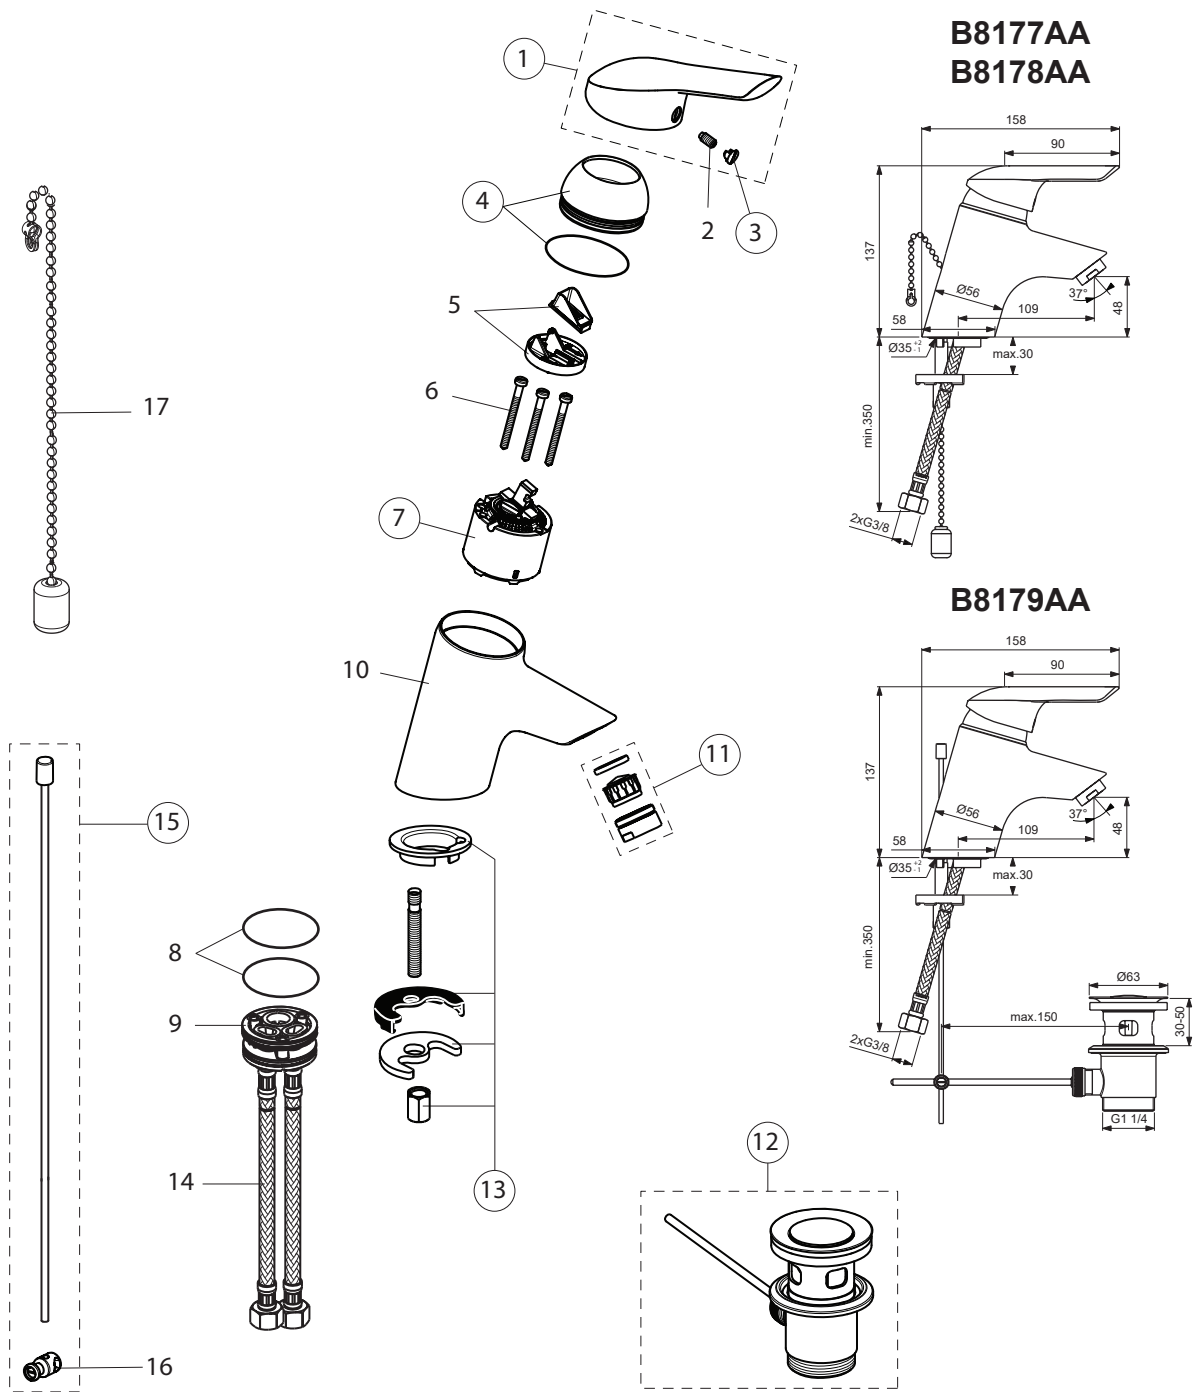

NIMBUS EENHENDEL NEW

VEPLO

Pos.	Signify	Spare parts-Nr.	Quantity	Pos.	Signify	Spare parts-Nr.	Quantity
1	Lever,w/logo	B960466AA	1 Pcs.	14	Fl.hose G3/8-Ø10.5/L445 A963305NU		2 Pcs.
2	Screw M5x8		1 Pcs.	15	Pop up rod-set	B964885AA	1 Pcs.
3	Red/Blue index	A963054NU	1 Pcs.	16	Lift rod clip		1 Pcs.
4	Cap,w/O-Ring-compl.	B960276AA	1 Pcs.	17	Beaded chain L460mm		1 Pcs.
5	Volume stop	A860700NU	1 Pcs.				
6	Screw M4x62		3 Pcs.				
7	Cartridge Ø47mm	A960500NU	1 Pcs.				
	Cartridge Ø47mm-ECO	B964896NU	1 Pcs.				
8	O-Ring Ø44x2		2 Pcs.				
9	Manifold		1 Pcs.				
10	Body basin		1 Pcs.				
11	Casc.perlator M24x1-A	A960321AA	1 Pcs.				
12	Pop-up drain-ass.	A962991AA	1 Pcs.				
13	Fixation kit	B960187NU	1 Set				