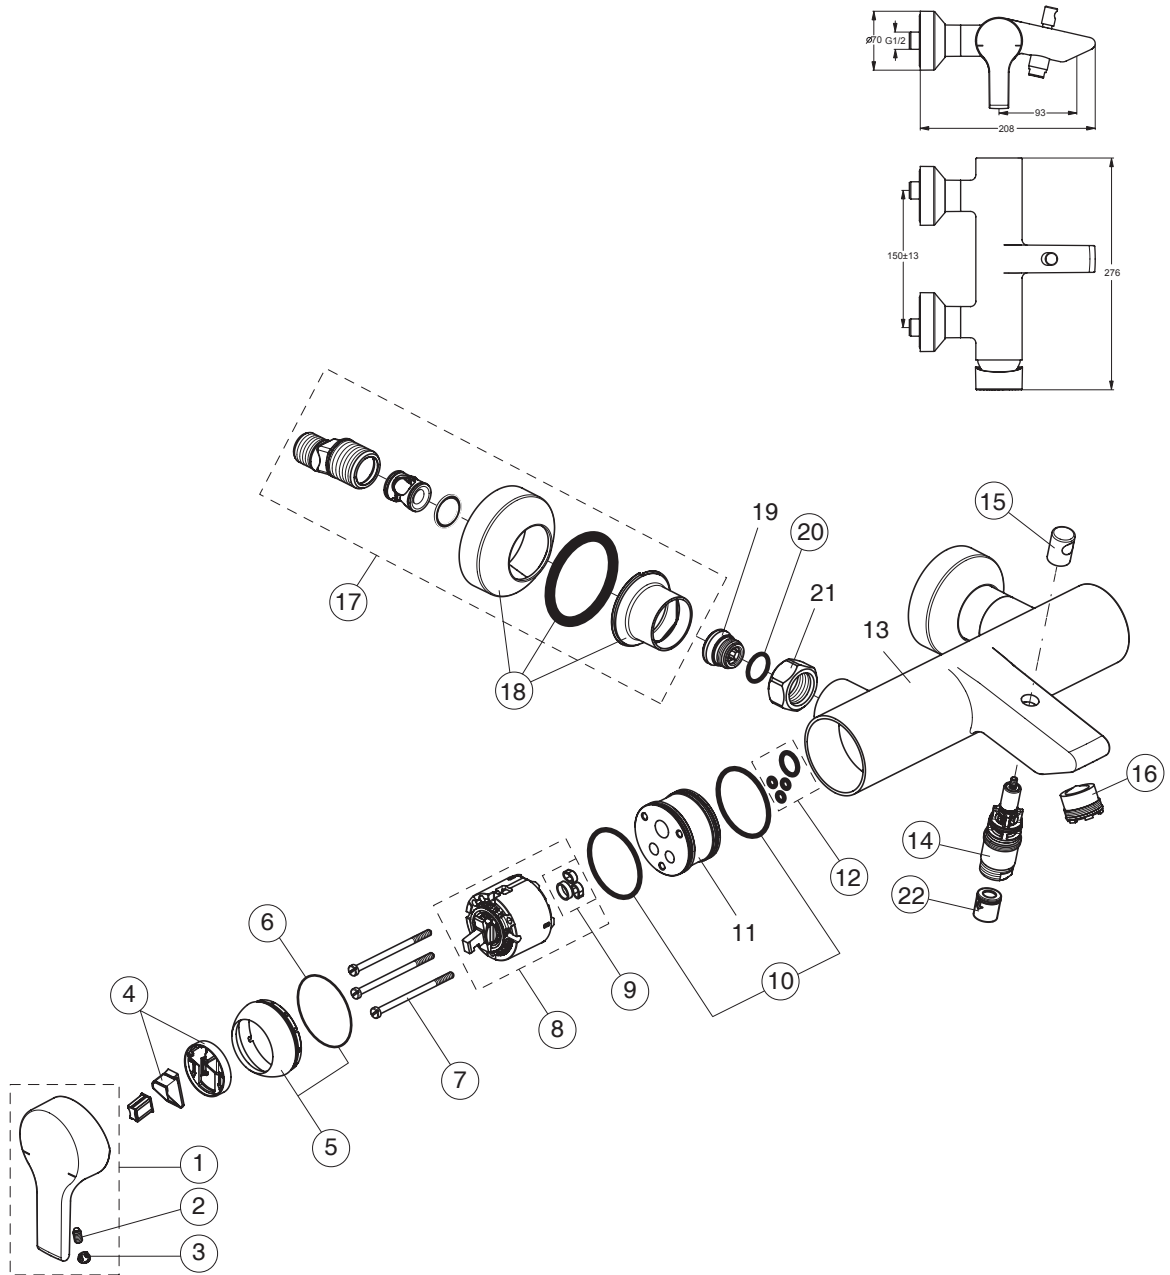

# ACTIVE (B8069AA)

Pos.	Signify	Spare parts-Nr.	Quantity	Pos.	Signify	Spare parts-Nr.	Quantity
1	Lever(D47), w/logo ISI-compl.	B960672AA	1 Pcs.	14	Diverter automatic	B960167AA	1 Pcs.
2	Screw M5x10	A963309NU	1 Pcs.	15	Pull knob NIKLES	B960486AA	1 Pcs.
3	Cap decorative	B960473AA	1 Pcs.	16	Flowstraitener cache cascade M24x1-C	A960395NU	1 Pcs.
4	Volume stop	A860700NU	1 Pcs.	17	S-connections-compl.	B960647AA	1 Set
5	Cap.w/O-Ring-compl.	B960484AA	1 Set	18	Escutcheon-compl.	B960365AA	1 Pcs.
6	O-Ring $\varnothing$ 40x1	B960277NU	1 Pcs.	19	Sealing M19x1.5LH		2 Pcs.
7	Screw M4x69	A963783NU	3 Pcs.	20	O-Ring $\varnothing$ 15.6x1.78	A961182NU	2 Pcs.
8	Cartridge $\varnothing$ 47N	A960500NU	1 Pcs.	21	Nut G3/4		2 Pcs.
9	O-Ring-set	A961155NU	1 Set	22	Non return valve	A962594NU	2 Pcs.
10	O-Ring $\varnothing$ 44x2	A961338NU	2 Pcs.				
11	Manifold for bath/shower		1 Pcs.				
12	O-Ring-set	B960485NU	1 Set				
13	Body bath/shower		1 Pcs.				