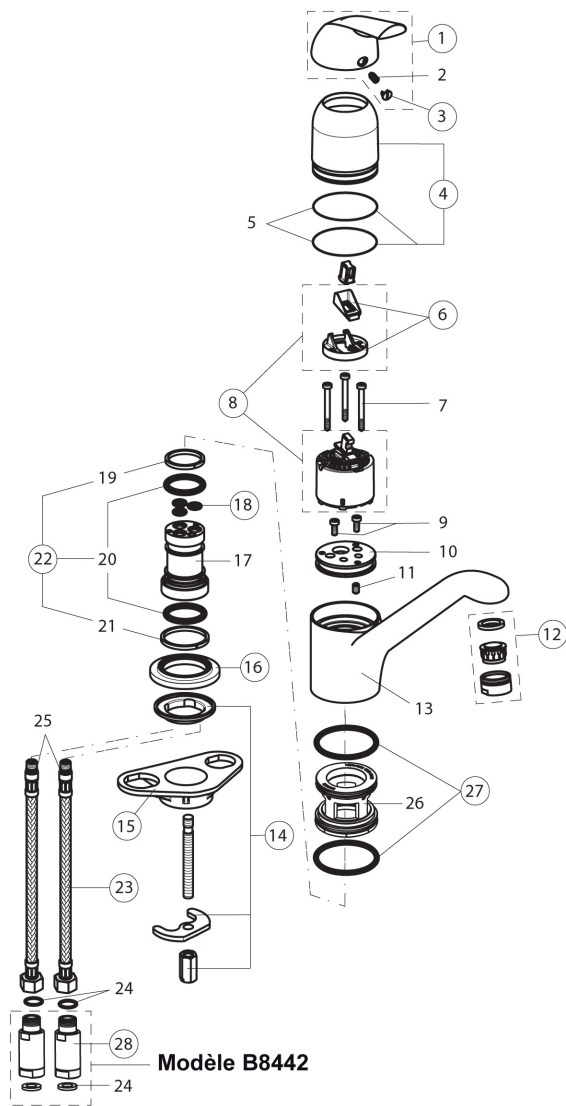

CERAPLAN (B8444AA;B7612AA)

Baujahr: ab June 2003 (new generation)

Pos.	Signify	Spare parts-Nr	Quantity	Pos.	Signify	Spare parts-Nr	Quantity
1	Handle compl.	B960692AA	1 Pcs.	21	Gleitring 34.6-38.9-3		1 Pcs.
	Handle with ISI logo	B960704AA	1 Pcs.	22	Service kit spout	B960231NU	1 Set
2	Screw M5x10		1 Pcs.	23	Flex hose F3/8	A963600NU	1 Pcs.
3	Cap(Blue/Red)	A963054NU	1 Pcs.		M10x1/6x10/L445		
4	Rosette-compl.	B960247AA	1 Set	24	Sealing ring for pos.23		2 Pcs.
5	O-Ring \varnothing 40x1		1 Pcs.	25	O-Ring \varnothing 7.65x1.78		2 Pcs.
6	Volume stop	A860700NU	1 Pcs.	26	Bushing for kitchen		1 Pcs.
7	Screw M4x39		3 Pcs.	27	O-Ring \varnothing 44x2	A961338NU	2 Pcs.
8	Cartridge \varnothing 47mm	A960500NU	1 Pcs.	28	Noice reducer for flexible hoses	A963777AT	2 Pcs.
9	Oval-head screw M4x10		2 Pcs.				
10	Adapter		1 Pcs.				
11	Screw M5x8		1 Pcs.				
12	Casc.perlator M24x1-A	A960321AA	1 Pcs.				
13	Body kitchen		1 Pcs.				
14	Fixation set	B960232NU	1 Set				
15	U plate support bracket fixing kit	A962328NU	1 Pcs.				
16	Rosette decorative	B960440AA	1 Pcs.				
17	Manifold M10x1		1 Pcs.				
18	O-Ring \varnothing 7x2	B960230NU	3 Pcs.				
19	Gleitring 27.3-31.7-3		1 Pcs.				
20	O- Ring \varnothing 26.64x2.62		2 Pcs.				