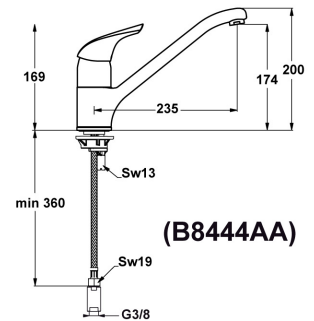

CERAPLAN (B8444AA;B7612AA)

Baujahr: ab June 2003 (new generation)

Pos.	Signify	Spare parts-Nr	Quantity	Pos.	Signify	Spare parts-Nr	Quantity
1	Handle compl.	B960692AA	1 Pcs.	21	Gleitring 34.6-38.9-3		1 Pcs.
	Handle with ISI logo	B960704AA	1 Pcs.	22	Service kit spout	B960231NU	1 Set
2	Screw M5x10		1 Pcs.	23	Flex hose F3/8	A963600NU	1 Pcs.
3	Cap(Blue/Red)	A963054NU	1 Pcs.		M10x1/6x10/L445		
4	Rosette-compl.	B960247AA	1 Set	24	Sealing ring for pos.23		2 Pcs.
5	O-Ring \varnothing 40x1		1 Pcs.	25	O-Ring \varnothing 7.65x1.78		2 Pcs.
6	Volume stop	A860700NU	1 Pcs.	26	Bushing for kitchen		1 Pcs.
7	Screw M4x39		3 Pcs.	27	O-Ring \varnothing 44x2	A961338NU	2 Pcs.
8	Cartridge \varnothing 47mm	A960500NU	1 Pcs.	28	Noice reducer for flexible hoses	A963777AT	2 Pcs.
9	Oval-head screw M4x10		2 Pcs.				
10	Adapter		1 Pcs.				
11	Screw M5x8		1 Pcs.				
12	Casc.perlator M24x1-A	A960321AA	1 Pcs.				
13	Body kitchen		1 Pcs.				
14	Fixation set	B960232NU	1 Set				
15	U plate support bracket fixing kit	A962328NU	1 Pcs.				
16	Rosette decorative	B960440AA	1 Pcs.				
17	Manifold M10x1		1 Pcs.				
18	O-Ring \varnothing 7x2	B960230NU	3 Pcs.				
19	Gleitring 27.3-31.7-3		1 Pcs.				
20	O- Ring \varnothing 26.64x2.62		2 Pcs.				