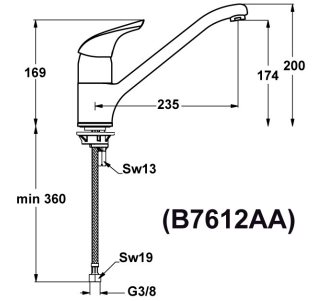

CERAPLAN (B8444AA;B7612AA)

Baujahr: ab June 2003 (new generation)

Pos.	Signify	Spare parts-Nr	Quantity	Pos.	Signify	Spare parts-Nr	Quantity
1	Handle compl.	B960692AA	1 Pcs.	21	Gleitring 34.6-38.9-3		1 Pcs.
	Handle with ISI logo	B960704AA	1 Pcs.	22	Service kit spout	B960231NU	1 Set
2	Screw M5x10		1 Pcs.	23	Flex hose F3/8	A963600NU	1 Pcs.
3	Cap(Blue/Red)	A963054NU	1 Pcs.		M10x1/6x10/L445		
4	Rosette-compl.	B960247AA	1 Set	24	Sealing ring for pos.23		2 Pcs.
5	O-Ring \varnothing 40x1		1 Pcs.	25	O-Ring \varnothing 7.65x1.78		2 Pcs.
6	Volume stop	A860700NU	1 Pcs.	26	Bushing for kitchen		1 Pcs.
7	Screw M4x39		3 Pcs.	27	O-Ring \varnothing 44x2	A961338NU	2 Pcs.
8	Cartridge \varnothing 47mm	A960500NU	1 Pcs.	28	Noice reducer for flexible hoses	A963777AT	2 Pcs.
9	Oval-head screw M4x10		2 Pcs.				
10	Adapter		1 Pcs.				
11	Screw M5x8		1 Pcs.				
12	Casc.perlator M24x1-A	A960321AA	1 Pcs.				
13	Body kitchen		1 Pcs.				
14	Fixation set	B960232NU	1 Set				
15	U plate support bracket fixing kit	A962328NU	1 Pcs.				
16	Rosette decorative	B960440AA	1 Pcs.				
17	Manifold M10x1		1 Pcs.				
18	O-Ring \varnothing 7x2	B960230NU	3 Pcs.				
19	Gleitring 27.3-31.7-3		1 Pcs.				
20	O- Ring \varnothing 26.64x2.62		2 Pcs.				