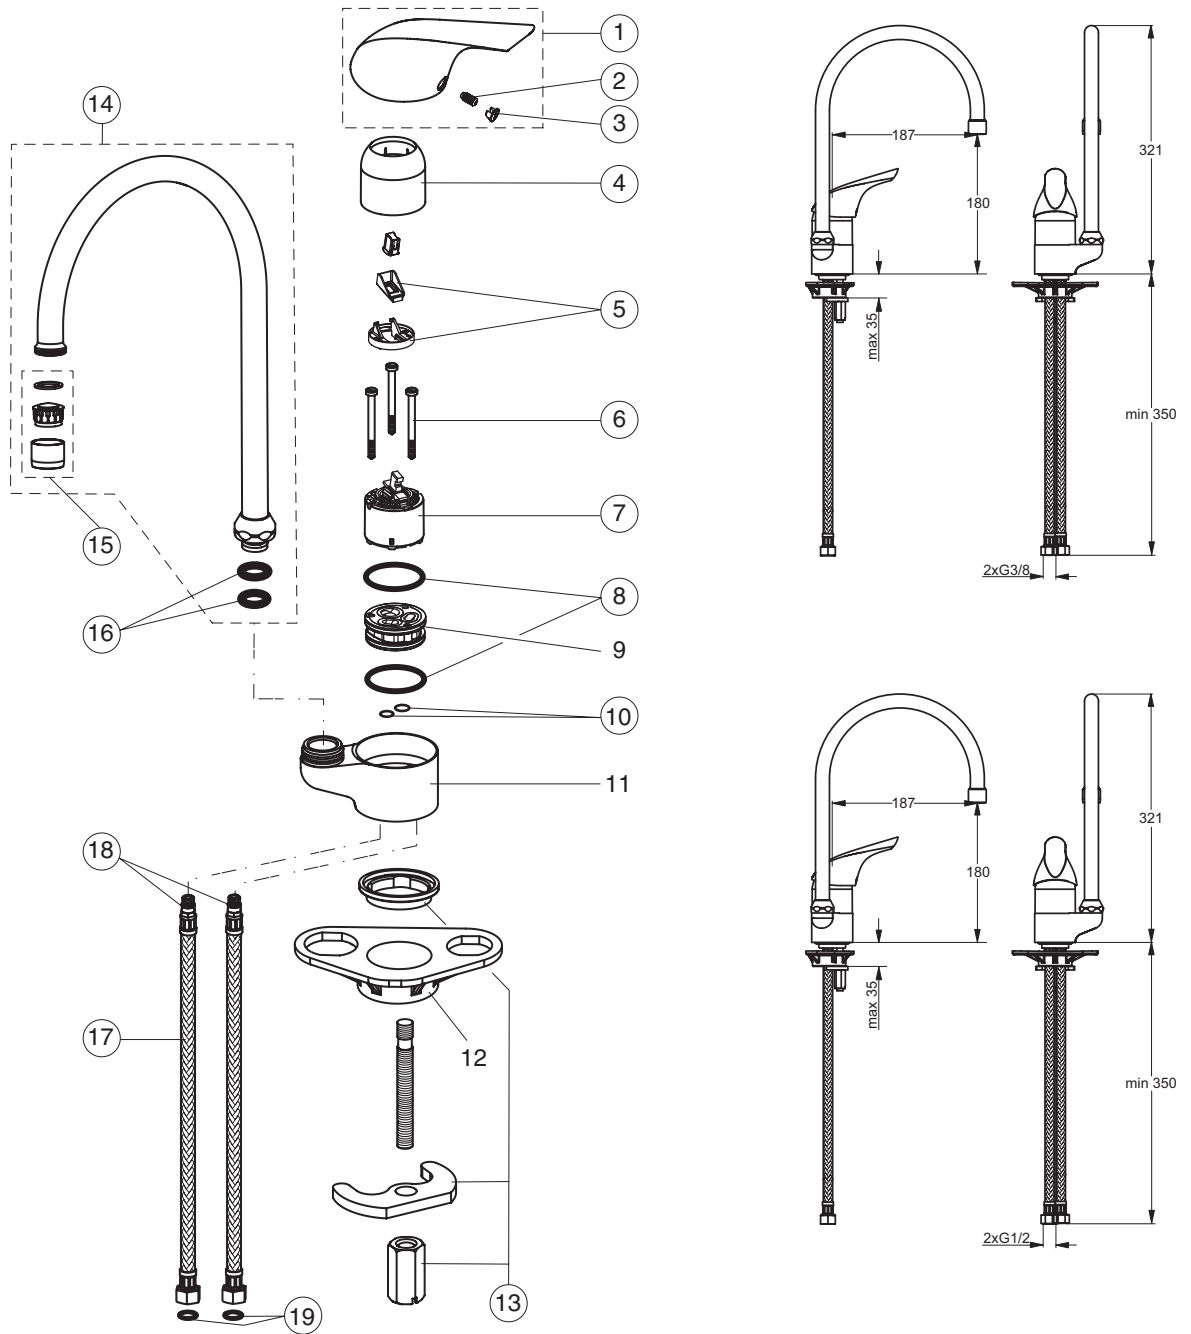

**(B3696AA;B4258AA;
CERAPLAN NEW B4277AA)**

*Ideal
Standard*

Pos.	Signify	Spare parts-Nr.	Quantity	Pos.	Signify	Spare parts-Nr.	Quantity
1	Handle compl.	B964882AA	1 Pcs.	12	U plate support		1 Pcs.
2	Handle screw	A963309NU	1 Pcs.	13	bracket fixing kit	A964520NU	1 Pcs.
3	Cap(Blue/Red)	A963054NU	1 Pcs.	14	Befestigungsset		
4	Cap CERAPLAN	A964529AA	1 Pcs.	15	CSPRINT/CONT.	A964530AA	1 Pcs.
5	Volume stop	A960080NU	1 Pcs.	16	Cascade perlator	A960996AA	1 Pcs.
6	Screw M4x59	A963331NU	3 Pcs.	17	M22x1-B		
7	Cartridge \varnothing 47mm	A960500NU	1 Pcs.	18	O-Ring \varnothing 13x2.5	A962728NU	2 Pcs.
	Cartridge \varnothing 47mm-ECO	B964896NU	1 Pcs.	19	Flex hose F3/8	A963305AA	1 Pcs.
8	O-Ring \varnothing 44x2	A961338NU	2 Pcs.		Flex hose G1/2	B964562AA	1 Pcs.
9	Manifold		1 Pcs.		M10x1C/8x12/L400		
10	O-Ring \varnothing 9x2	A961868NU	5 Pcs.		M10x1C/8x12/L400		
11	Body kitchen		1 Pcs.	18	Sealing ring for pos.17	A963307NU	2 Pcs.
				19	O-Ring \varnothing 8x1.88	A963306NU	2 Pcs.