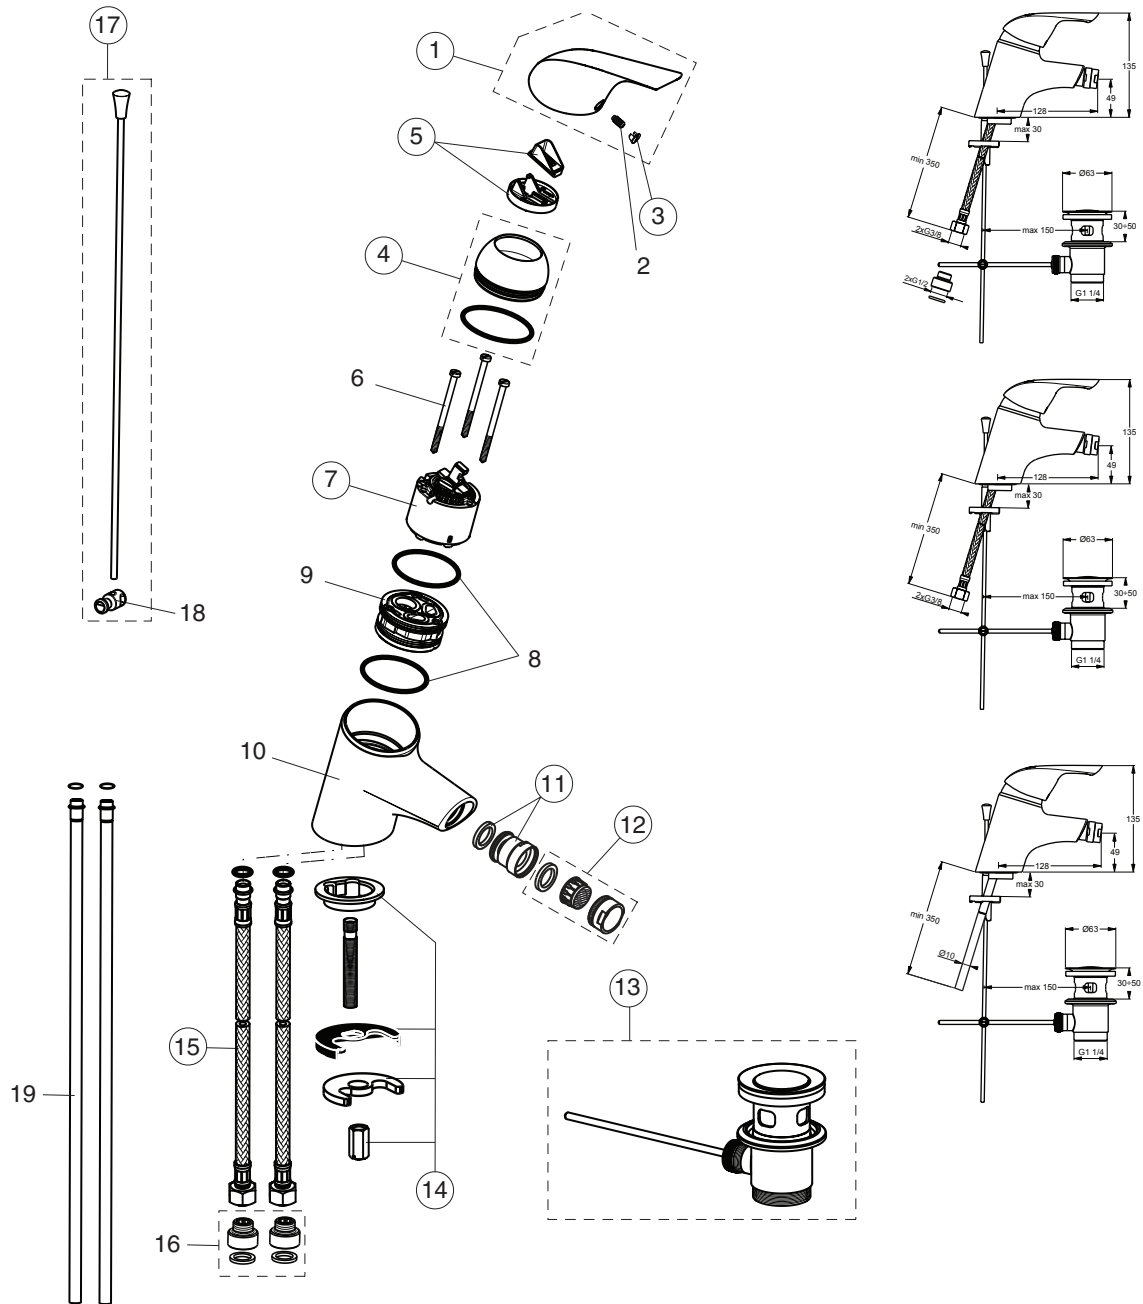

(B3693AA;B3694AA;  
CERAPLAN NEW B5198AA)

Pos.	Signify	Spare parts-Nr.	Quantity	Pos.	Signify	Spare parts-Nr.	Quantity
1	Lever,w/logo ISI-compl.	B960704AA	1 Pcs.	14	Connecting set	B960187NU	1 Pcs.
2	Screw M5x10		1 Pcs.	15	Flex hose F3/8-D10.5 L445mm	A962359NU	1 Pcs.
3	Cap(Blue/Red)	A963054NU	1 Pcs.	16	Nipple G 3/8-G 1/2-compl.		1 Set
4	Rosette-compl.	B960276AA	1 Set	17	Pull-up rod-compl.	B964883AA	1 Pcs.
5	Volume stop	A860700NU	1 Pcs.	18	Pop up waste shackle		1 Pcs.
6	Screw M4x62		3 Pcs.	19	Supply pipe 10.5x10xL419		2 Pcs.
7	Cartridge Ø47mm	A960500NU	1 Pcs.				
8	Insert NORYL		1 Pcs.				
9	O-Ring Ø44x2		2 Pcs.				
10	Body bidet-half empty		1 Pcs.				
11	Ball joint M24x1	A960063AA	1 Pcs.				
12	Casc.perlator M24x1-A	A960321AA	1 Pcs.				
13	Pop-up drain ass.	A962991AA	1 Pcs.				
		A961230AA	1 Pcs.				