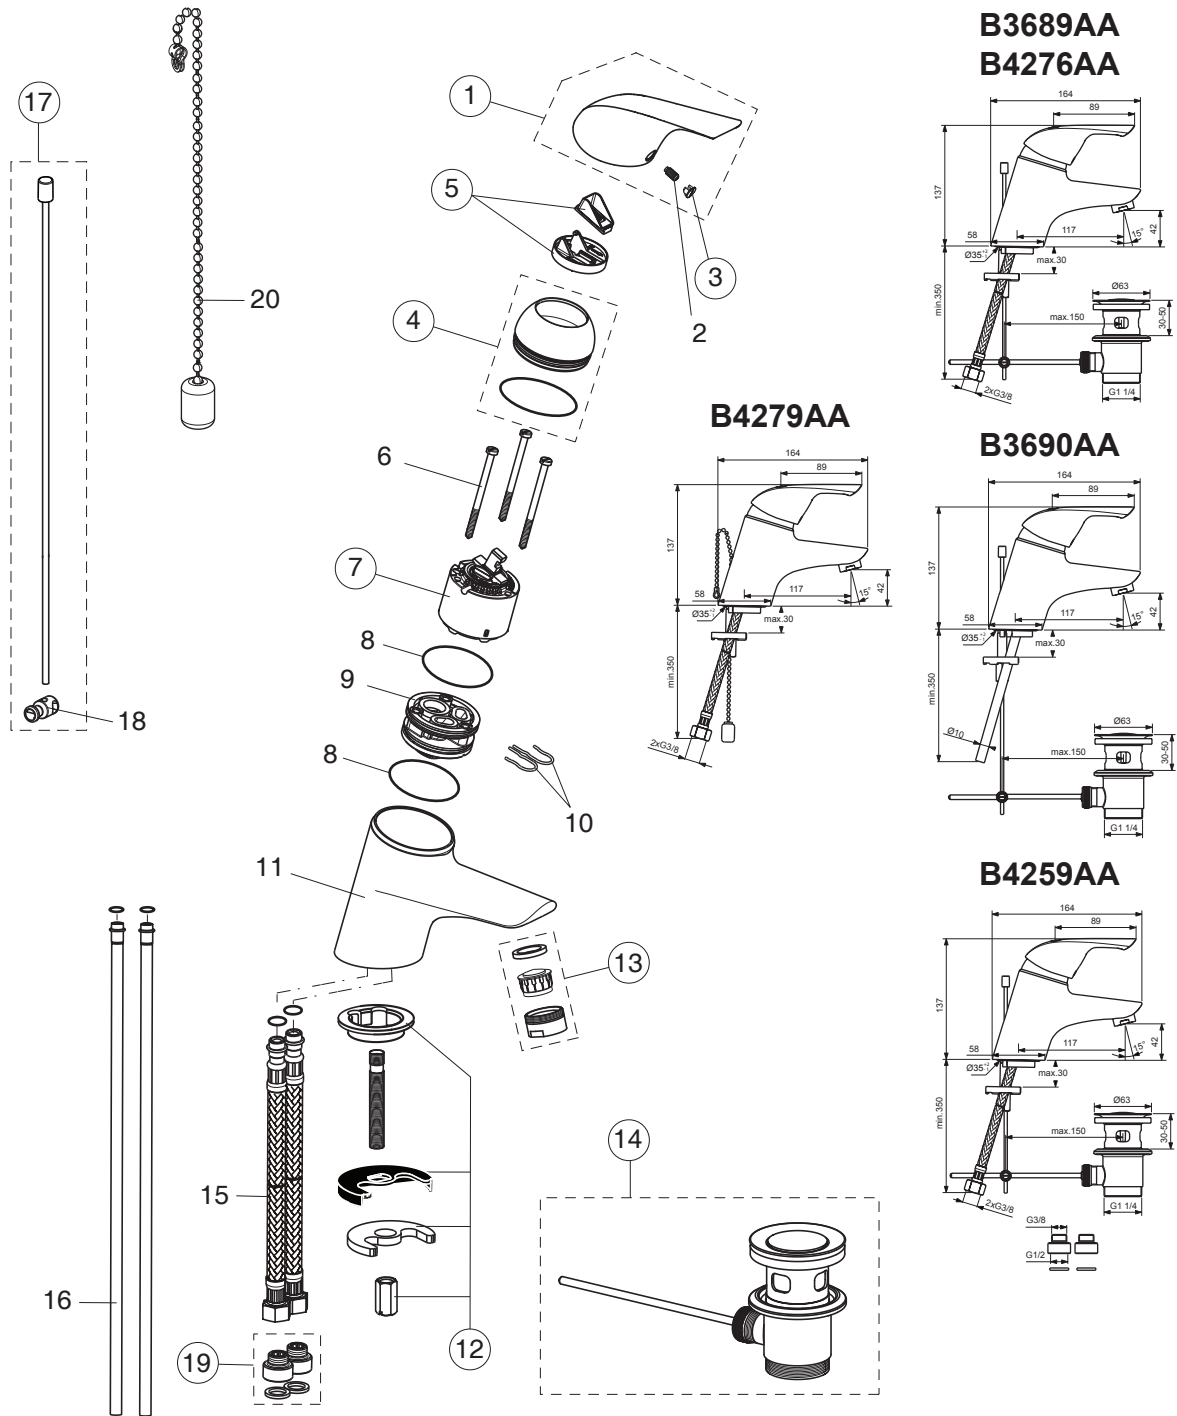

CERAPLAN NEW

Pos.	Signify	Spare parts-Nr.	Quantity	Pos.	Signify	Spare parts-Nr.	Quantity
1	Lever,w/logo ISI-compl.	B960704AA	1 Pcs.	13	Neop.casc.M24x1-5l/min	B960852AA	1 Pcs.
2	Screw M5x8		1 Pcs.	14	Pop-up drain ass.	A962991AA	1 Pcs.
3	Cap(Blue/Red)	A963054NU	1 Pcs.	15	Flex hose G3/8-Ø10.5 L445mm		2 Pcs.
4	Rosette-compl.	B960276AA	1 Set	16	Supply pipe 10.5x10xL419		2 Pcs.
5	Volume stop	A860700NU	1 Pcs.	17	Pull-up rod-compl.	B964885AA	1 Pcs.
6	Screw M4x62		3 Pcs.	18	Pop up waste shackle		1 Pcs.
7	Cartridge Ø47mm	A960500NU	1 Pcs.	19	Nipple G3/8-G1/2-compl.	B961063NU	1 Set
8	Cartridge Ø47mm-ECO	B964896NU	1 Pcs.	20	Beaded chain L460mm		1 Pcs.
8	O-Ring Ø44x2		2 Pcs.				
9	Manifold		1 Pcs.				
10	Clip		2 Pcs.				
11	Body basin		1 Pcs.				
12	Connecting set	B960187NU	1 Pcs.				
13	Casc.perlator M24x1-A	A960321AA	1 Pcs.				