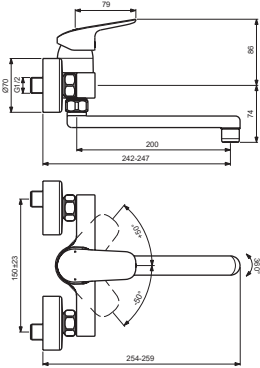

## B1717AA BC954AA

## B1730AA BC959AA

## B5128AA

Pos.	Signify	Spare parts-Nr.	Quantity	Pos.	Signify	Spare parts-Nr.	Quantity
1	Lever, w/logo-set	B961375AA	1 Pcs.	14a	Tube spout 200mm-compl.	B960351AA	1 Set
2	Screw M5x8		1 Pcs.	14b	Tube spout 235mm-compl.	B964635AA	1 Set
3	Cap decorative	B960473AA	1 Pcs.	15	Perlator M22x1-B	B964945AA	1 Pcs.
4	Rosette M41x1.5	B961386AA	1 Pcs.	16	Aerator M22x1-1G	B960884AA*	1 Pcs.
5+pos.7	Screw M41x1.5/M46x1.5	B961387NU	1 Pcs.	16	S-connections		2 Pcs.
6	Cartridge Ø38mm, w/click	A861156NU	1 Pcs.	17	Escutcheon	B960242AA	1 Pcs.
7	Support ring		1 Pcs.	17a	Rosette	A963489AA	1 Pcs.
8	Pin		1 Pcs.	18	Fiber ring Ø24x15x2		2 Pcs.
9	Body shower		1 Pcs.	19	Nipple M19x1.5LH		2 Pcs.
10	O-Ring Ø18.2x1.7	A961640NU	2 Pcs.	20	O-Ring Ø15.6x1.78		2 Pcs.
11	Nipple M22x1-G3/4	B960286AA	1 Pcs.	21	Coupling nut		2 Pcs.
12	O-Ring Ø13.1x1.6		1 Pcs.				
13	O-Ring Ø13x2.5	A962728NU	2 Pcs.				
14	Tube spout 160mm-compl.	B960930AA	1 Set				

\* for BC954AA