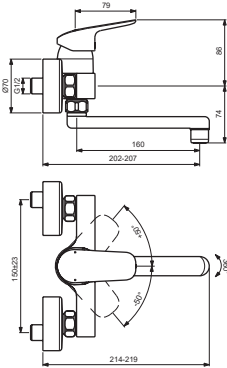

## B1717AA BC954AA

## B1730AA BC959AA

## B5128AA

Pos.	Signify	Spare parts-Nr.	Quantity	Pos.	Signify	Spare parts-Nr.	Quantity
1	Lever, w/logo-set	B961375AA	1 Pcs.	14a	Tube spout 200mm-compl.	B960351AA	1 Set
2	Screw M5x8		1 Pcs.	14b	Tube spout 235mm-compl.	B964635AA	1 Set
3	Cap decorative	B960473AA	1 Pcs.	15	Perlator M22x1-B	B964945AA	1 Pcs.
4	Rosette M41x1.5	B961386AA	1 Pcs.	16	Aerator M22x1-1G	B960884AA*	1 Pcs.
5+pos.7	Screw M41x1.5/M46x1.5	B961387NU	1 Pcs.	16	S-connections		2 Pcs.
6	Cartridge Ø38mm, w/click	A861156NU	1 Pcs.	17	Escutcheon	B960242AA	1 Pcs.
7	Support ring		1 Pcs.	17a	Rosette	A963489AA	1 Pcs.
8	Pin		1 Pcs.	18	Fiber ring Ø24x15x2		2 Pcs.
9	Body shower		1 Pcs.	19	Nipple M19x1.5LH		2 Pcs.
10	O-Ring Ø18.2x1.7	A961640NU	2 Pcs.	20	O-Ring Ø15.6x1.78		2 Pcs.
11	Nipple M22x1-G3/4	B960286AA	1 Pcs.	21	Coupling nut		2 Pcs.
12	O-Ring Ø13.1x1.6		1 Pcs.				
13	O-Ring Ø13x2.5	A962728NU	2 Pcs.				
14	Tube spout 160mm-compl.	B960930AA	1 Set				

\* for BC954AA