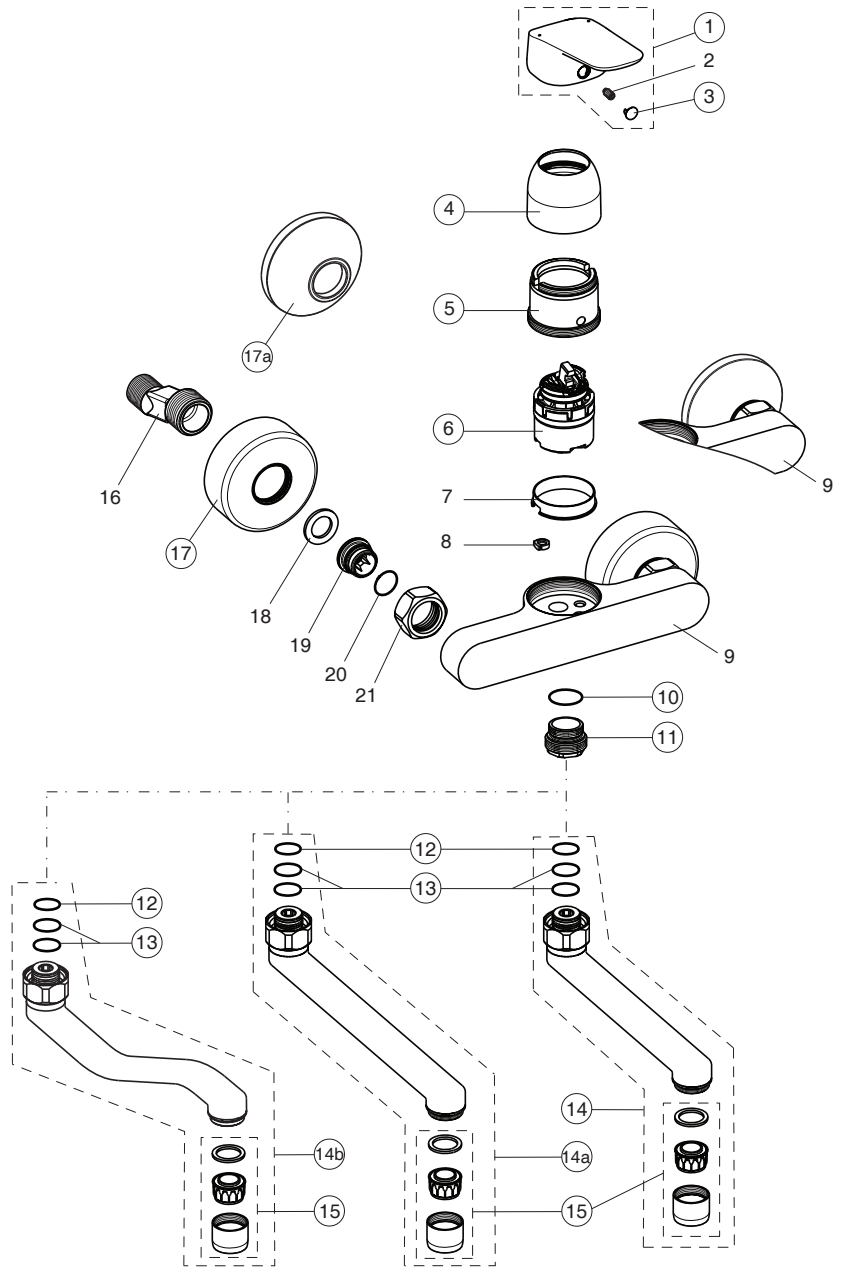

## B1717AA BC954AA

## B1730AA BC959AA

## B5128AA

Pos.	Signify	Spare parts-Nr.	Quantity	Pos.	Signify	Spare parts-Nr.	Quantity
1	Lever, w/logo-set	B961375AA	1 Pcs.	14a	Tube spout 200mm-compl.	B960351AA	1 Set
2	Screw M5x8		1 Pcs.	14b	Tube spout 235mm-compl.	B964635AA	1 Set
3	Cap decorative	B960473AA	1 Pcs.	15	Perlator M22x1-B	B964945AA	1 Pcs.
4	Rosette M41x1.5	B961386AA	1 Pcs.	16	Aerator M22x1-1G	B960884AA*	1 Pcs.
5+pos.7	Screw M41x1.5/M46x1.5	B961387NU	1 Pcs.	16	S-connections		2 Pcs.
6	Cartridge Ø38mm, w/click	A861156NU	1 Pcs.	17	Escutcheon	B960242AA	1 Pcs.
7	Support ring		1 Pcs.	17a	Rosette	A963489AA	1 Pcs.
8	Pin		1 Pcs.	18	Fiber ring Ø24x15x2		2 Pcs.
9	Body shower		1 Pcs.	19	Nipple M19x1.5LH		2 Pcs.
10	O-Ring Ø18.2x1.7	A961640NU	2 Pcs.	20	O-Ring Ø15.6x1.78		2 Pcs.
11	Nipple M22x1-G3/4	B960286AA	1 Pcs.	21	Coupling nut		2 Pcs.
12	O-Ring Ø13.1x1.6		1 Pcs.				
13	O-Ring Ø13x2.5	A962728NU	2 Pcs.				
14	Tube spout 160mm-compl.	B960930AA	1 Set				

\* for BC954AA