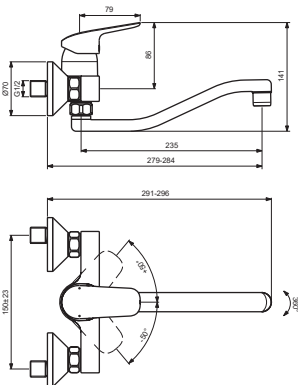

## B1717AA BC954AA

## B1730AA BC959AA

## B5128AA

Pos.	Signify	Spare parts-Nr.	Quantity	Pos.	Signify	Spare parts-Nr.	Quantity
1	Lever, w/logo-set	B961375AA	1 Pcs.	14a	Tube spout 200mm-compl.	B960351AA	1 Set
2	Screw M5x8		1 Pcs.	14b	Tube spout 235mm-compl.	B964635AA	1 Set
3	Cap decorative	B960473AA	1 Pcs.	15	Perlator M22x1-B	B964945AA	1 Pcs.
4	Rosette M41x1.5	B961386AA	1 Pcs.	16	Aerator M22x1-1G	B960884AA*	1 Pcs.
5+pos.7	Screw M41x1.5/M46x1.5	B961387NU	1 Pcs.	16	S-connections		2 Pcs.
6	Cartridge Ø38mm, w/click	A861156NU	1 Pcs.	17	Escutcheon	B960242AA	1 Pcs.
7	Support ring		1 Pcs.	17a	Rosette	A963489AA	1 Pcs.
8	Pin		1 Pcs.	18	Fiber ring Ø24x15x2		2 Pcs.
9	Body shower		1 Pcs.	19	Nipple M19x1.5LH		2 Pcs.
10	O-Ring Ø18.2x1.7	A961640NU	2 Pcs.	20	O-Ring Ø15.6x1.78		2 Pcs.
11	Nipple M22x1-G3/4	B960286AA	1 Pcs.	21	Coupling nut		2 Pcs.
12	O-Ring Ø13.1x1.6		1 Pcs.				
13	O-Ring Ø13x2.5	A962728NU	2 Pcs.				
14	Tube spout 160mm-compl.	B960930AA	1 Set				

\* for BC954AA