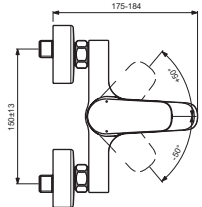

## B1721AA

## B1722AA

## BC957AA

Pos.	Signify	Spare parts-Nr.	Quantity	Pos.	Signify	Spare parts-Nr.	Quantity
1	Lever, w/logo-set	B961375AA	1 Pcs.	12a	Aerator M24x1, 5l/min	B960754AA*	1 Pcs.
2	Screw M5x8		1 Pcs.	13	Pull knob	B960486AA	1 Pcs.
3	Cap decorative	B960473AA	1 Pcs.	14	S-connections		2 Pcs.
4	Rosette M41x1.5	B961386AA	1 Pcs.	15	Escutcheon	B960242AA	1 Pcs.
5+pos.7	Screw M41x1.5/M46x1.5	B961387NU	1 Pcs.	16	Fiber ring Ø24x15x2		2 Pcs.
6	Cartridge Ø38mm, w/click	A861156NU	1 Pcs.	17	Nipple M19x1.5LH		2 Pcs.
7	Support ring		1 Pcs.	18	O-Ring Ø15.6x1.78		2 Pcs.
8	Pin		1 Pcs.	19	Coupling nut		2 Pcs.
9	Body bath/shower		1 Pcs.	20	Sh.hose L1500mm-compl.	B960604AA	1 Pcs.
10	Diverter automatic	B960167AA	1 Pcs.	21	Wall hook for hand shower		1 Pcs.
10a	Diverter automatic	B960969AA*	1 Pcs.	22	Handspray 1F,80mm		1 Pcs.
11	Rv-patrone	A960944NU	2 Pcs.				
11a	Non return valve	A960453NU*	1 Pcs.				
12	Neop.cascade M24x1-D	A960537AA	1 Pcs.				