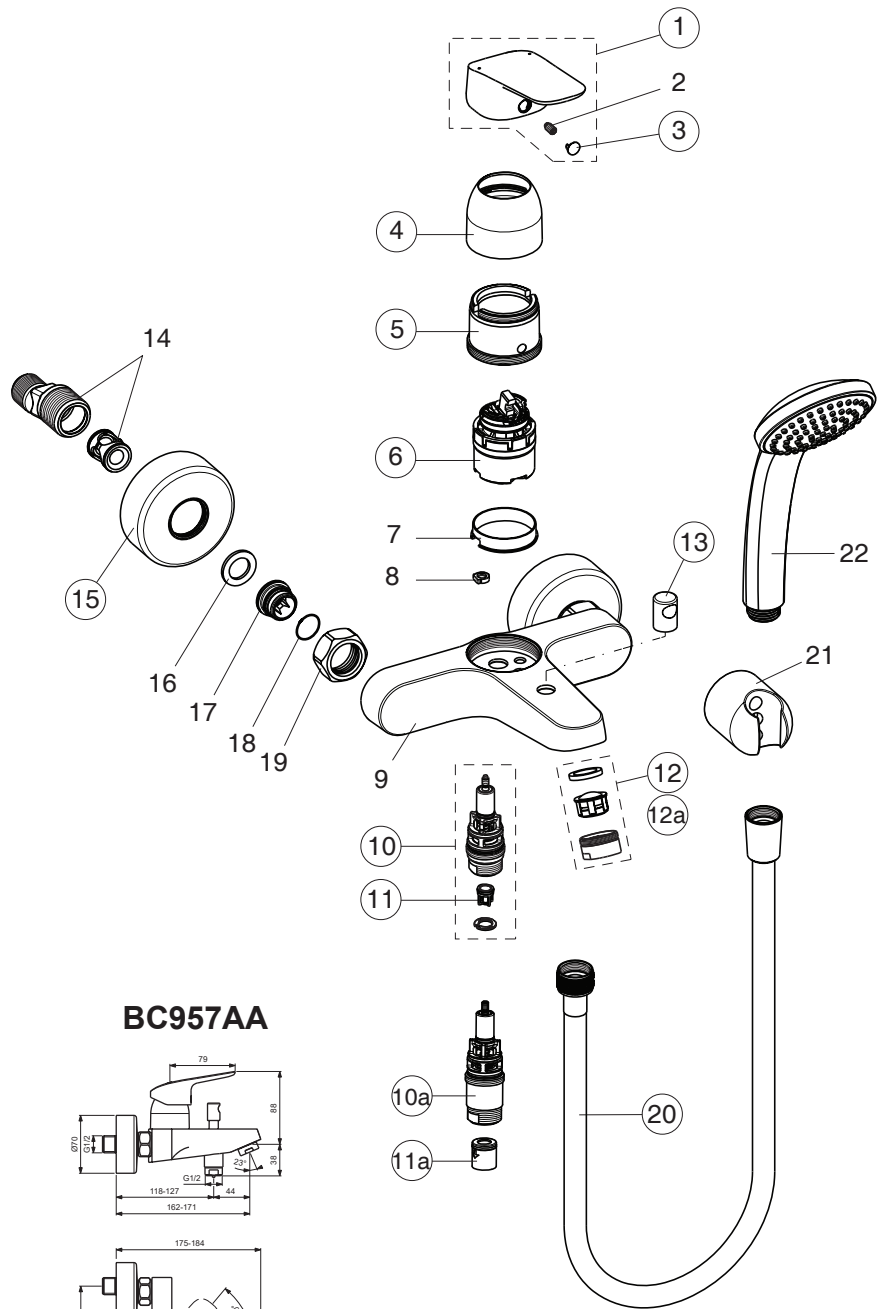

## B1721AA

## B1722AA

## BC957AA

Pos.	Signify	Spare parts-Nr.	Quantity	Pos.	Signify	Spare parts-Nr.	Quantity
1	Lever, w/logo-set	B961375AA	1 Pcs.	12a	Aerator M24x1, 5l/min	B960754AA*	1 Pcs.
2	Screw M5x8		1 Pcs.	13	Pull knob	B960486AA	1 Pcs.
3	Cap decorative	B960473AA	1 Pcs.	14	S-connections		2 Pcs.
4	Rosette M41x1.5	B961386AA	1 Pcs.	15	Escutcheon	B960242AA	1 Pcs.
5+pos.7	Screw M41x1.5/M46x1.5	B961387NU	1 Pcs.	16	Fiber ring Ø24x15x2		2 Pcs.
6	Cartridge Ø38mm, w/click	A861156NU	1 Pcs.	17	Nipple M19x1.5LH		2 Pcs.
7	Support ring		1 Pcs.	18	O-Ring Ø15.6x1.78		2 Pcs.
8	Pin		1 Pcs.	19	Coupling nut		2 Pcs.
9	Body bath/shower		1 Pcs.	20	Sh.hose L1500mm-compl.	B960604AA	1 Pcs.
10	Diverter automatic	B960167AA	1 Pcs.	21	Wall hook for hand shower		1 Pcs.
10a	Diverter automatic	B960969AA*	1 Pcs.	22	Handspray 1F,80mm		1 Pcs.
11	Rv-patrone	A960944NU	2 Pcs.				
11a	Non return valve	A960453NU*	1 Pcs.				
12	Neop.cascade M24x1-D	A960537AA	1 Pcs.				

\* (for BC952AA ; BC957AA)