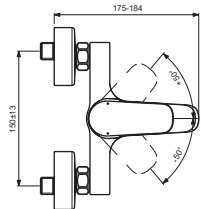

## B1722AA

## BC957AA

Pos.	Signify	Spare parts-Nr.	Quantity	Pos.	Signify	Spare parts-Nr.	Quantity
1	Lever, w/logo-set	B961375AA	1 Pcs.	12a	Aerator M24x1, 5l/min	B960754AA*	1 Pcs.
2	Screw M5x8		1 Pcs.	13	Pull knob	B960486AA	1 Pcs.
3	Cap decorative	B960473AA	1 Pcs.	14	S-connections		2 Pcs.
4	Rosette M41x1.5	B961386AA	1 Pcs.	15	Escutcheon	B960242AA	1 Pcs.
5+pos.7	Screw M41x1.5/M46x1.5	B961387NU	1 Pcs.	16	Fiber ring Ø24x15x2		2 Pcs.
6	Cartridge Ø38mm, w/click	A861156NU	1 Pcs.	17	Nipple M19x1.5LH		2 Pcs.
7	Support ring		1 Pcs.	18	O-Ring Ø15.6x1.78		2 Pcs.
8	Pin		1 Pcs.	19	Coupling nut		2 Pcs.
9	Body bath/shower		1 Pcs.	20	Sh.hose L1500mm-compl.	B960604AA	1 Pcs.
10	Diverter automatic	B960167AA	1 Pcs.	21	Wall hook for hand shower		1 Pcs.
10a	Diverter automatic	B960969AA*	1 Pcs.	22	Handspray 1F,80mm		1 Pcs.
11	Rv-patrone	A960944NU	2 Pcs.				
11a	Non return valve	A960453NU*	1 Pcs.				
12	Neop.cascade M24x1-D	A960537AA	1 Pcs.				