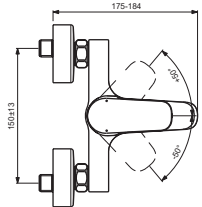

## B1721AA

## B1722AA

## BC957AA

Pos.	Signify	Spare parts-Nr.	Quantity	Pos.	Signify	Spare parts-Nr.	Quantity
1	Lever, w/logo-set	B961375AA	1 Pcs.	12a	Aerator M24x1, 5l/min	B960754AA*	1 Pcs.
2	Screw M5x8		1 Pcs.	13	Pull knob	B960486AA	1 Pcs.
3	Cap decorative	B960473AA	1 Pcs.	14	S-connections		2 Pcs.
4	Rosette M41x1.5	B961386AA	1 Pcs.	15	Escutcheon	B960242AA	1 Pcs.
5+pos.7	Screw M41x1.5/M46x1.5	B961387NU	1 Pcs.	16	Fiber ring Ø24x15x2		2 Pcs.
6	Cartridge Ø38mm, w/click	A861156NU	1 Pcs.	17	Nipple M19x1.5LH		2 Pcs.
7	Support ring		1 Pcs.	18	O-Ring Ø15.6x1.78		2 Pcs.
8	Pin		1 Pcs.	19	Coupling nut		2 Pcs.
9	Body bath/shower		1 Pcs.	20	Sh.hose L1500mm-compl.	B960604AA	1 Pcs.
10	Diverter automatic	B960167AA	1 Pcs.	21	Wall hook for hand shower		1 Pcs.
10a	Diverter automatic	B960969AA*	1 Pcs.	22	Handspray 1F,80mm		1 Pcs.
11	Rv-patrone	A960944NU	2 Pcs.				
11a	Non return valve	A960453NU*	1 Pcs.				
12	Neop.cascade M24x1-D	A960537AA	1 Pcs.				