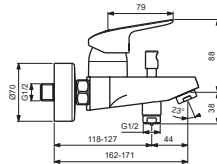

## B1721AA

## B1722AA

## BC957AA

Pos.	Signify	Spare parts-Nr.	Quantity	Pos.	Signify	Spare parts-Nr.	Quantity
1	Lever, w/logo-set	B961375AA	1 Pcs.	12a	Aerator M24x1, 5l/min	B960754AA*	1 Pcs.
2	Screw M5x8		1 Pcs.	13	Pull knob	B960486AA	1 Pcs.
3	Cap decorative	B960473AA	1 Pcs.	14	S-connections		2 Pcs.
4	Rosette M41x1.5	B961386AA	1 Pcs.	15	Escutcheon	B960242AA	1 Pcs.
5+pos.7	Screw M41x1.5/M46x1.5	B961387NU	1 Pcs.	16	Fiber ring Ø24x15x2		2 Pcs.
6	Cartridge Ø38mm, w/click	A861156NU	1 Pcs.	17	Nipple M19x1.5LH		2 Pcs.
7	Support ring		1 Pcs.	18	O-Ring Ø15.6x1.78		2 Pcs.
8	Pin		1 Pcs.	19	Coupling nut		2 Pcs.
9	Body bath/shower		1 Pcs.	20	Sh.hose L1500mm-compl.	B960604AA	1 Pcs.
10	Diverter automatic	B960167AA	1 Pcs.	21	Wall hook for hand shower		1 Pcs.
10a	Diverter automatic	B960969AA*	1 Pcs.	22	Handspray 1F,80mm		1 Pcs.
11	Rv-patrone	A960944NU	2 Pcs.				
11a	Non return valve	A960453NU*	1 Pcs.				
12	Neop.cascade M24x1-D	A960537AA	1 Pcs.				