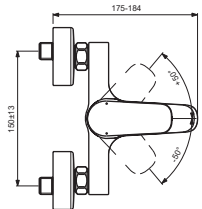

## B1721AA

## B1722AA

## BC957AA

Pos.	Signify	Spare parts-Nr.	Quantity	Pos.	Signify	Spare parts-Nr.	Quantity
1	Lever, w/logo-set	B961375AA	1 Pcs.	12a	Aerator M24x1, 5l/min	B960754AA*	1 Pcs.
2	Screw M5x8		1 Pcs.	13	Pull knob	B960486AA	1 Pcs.
3	Cap decorative	B960473AA	1 Pcs.	14	S-connections		2 Pcs.
4	Rosette M41x1.5	B961386AA	1 Pcs.	15	Escutcheon	B960242AA	1 Pcs.
5+pos.7	Screw M41x1.5/M46x1.5	B961387NU	1 Pcs.	16	Fiber ring Ø24x15x2		2 Pcs.
6	Cartridge Ø38mm, w/click	A861156NU	1 Pcs.	17	Nipple M19x1.5LH		2 Pcs.
7	Support ring		1 Pcs.	18	O-Ring Ø15.6x1.78		2 Pcs.
8	Pin		1 Pcs.	19	Coupling nut		2 Pcs.
9	Body bath/shower		1 Pcs.	20	Sh.hose L1500mm-compl.	B960604AA	1 Pcs.
10	Diverter automatic	B960167AA	1 Pcs.	21	Wall hook for hand shower		1 Pcs.
10a	Diverter automatic	B960969AA*	1 Pcs.	22	Handspray 1F,80mm		1 Pcs.
11	Rv-patrone	A960944NU	2 Pcs.				
11a	Non return valve	A960453NU*	1 Pcs.				
12	Neop.cascade M24x1-D	A960537AA	1 Pcs.				