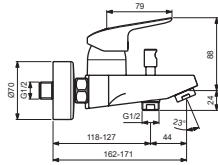

## B1721AA

## BC957AA

Pos.	Signify	Spare parts-Nr.	Quantity	Pos.	Signify	Spare parts-Nr.	Quantity
1	Lever, w/logo-set	B961375AA	1 Pcs.	12a	Aerator M24x1, 5l/min	B960754AA*	1 Pcs.
2	Screw M5x8		1 Pcs.	13	Pull knob	B960486AA	1 Pcs.
3	Cap decorative	B960473AA	1 Pcs.	14	S-connections		2 Pcs.
4	Rosette M41x1.5	B961386AA	1 Pcs.	15	Escutcheon	B960242AA	1 Pcs.
5+pos.7	Screw M41x1.5/M46x1.5	B961387NU	1 Pcs.	16	Fiber ring Ø24x15x2		2 Pcs.
6	Cartridge Ø38mm, w/click	A861156NU	1 Pcs.	17	Nipple M19x1.5LH		2 Pcs.
7	Support ring		1 Pcs.	18	O-Ring Ø15.6x1.78		2 Pcs.
8	Pin		1 Pcs.	19	Coupling nut		2 Pcs.
9	Body bath/shower		1 Pcs.	20	Sh.hose L1500mm-compl.	B960604AA	1 Pcs.
10	Diverter automatic	B960167AA	1 Pcs.	21	Wall hook for hand shower		1 Pcs.
10a	Diverter automatic	B960969AA*	1 Pcs.	22	Handspray 1F,80mm		1 Pcs.
11	Rv-patrone	A960944NU	2 Pcs.				
11a	Non return valve	A960453NU*	1 Pcs.				
12	Neop.cascade M24x1-D	A960537AA	1 Pcs.				