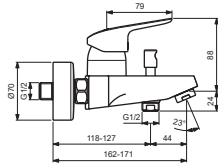

## B1721AA

## B1722AA

## BC957AA

Pos.	Signify	Spare parts-Nr.	Quantity	Pos.	Signify	Spare parts-Nr.	Quantity
1	Lever, w/logo-set	B961375AA	1 Pcs.	12a	Aerator M24x1, 5l/min	B960754AA*	1 Pcs.
2	Screw M5x8		1 Pcs.	13	Pull knob	B960486AA	1 Pcs.
3	Cap decorative	B960473AA	1 Pcs.	14	S-connections		2 Pcs.
4	Rosette M41x1.5	B961386AA	1 Pcs.	15	Escutcheon	B960242AA	1 Pcs.
5+pos.7	Screw M41x1.5/M46x1.5	B961387NU	1 Pcs.	16	Fiber ring Ø24x15x2		2 Pcs.
6	Cartridge Ø38mm, w/click	A861156NU	1 Pcs.	17	Nipple M19x1.5LH		2 Pcs.
7	Support ring		1 Pcs.	18	O-Ring Ø15.6x1.78		2 Pcs.
8	Pin		1 Pcs.	19	Coupling nut		2 Pcs.
9	Body bath/shower		1 Pcs.	20	Sh.hose L1500mm-compl.	B960604AA	1 Pcs.
10	Diverter automatic	B960167AA	1 Pcs.	21	Wall hook for hand shower		1 Pcs.
10a	Diverter automatic	B960969AA*	1 Pcs.	22	Handspray 1F,80mm		1 Pcs.
11	Rv-patrone	A960944NU	2 Pcs.				
11a	Non return valve	A960453NU*	1 Pcs.				
12	Neop.cascade M24x1-D	A960537AA	1 Pcs.				