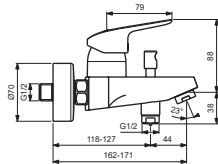

## BC957AA

Pos.	Signify	Spare parts-Nr.	Quantity	Pos.	Signify	Spare parts-Nr.	Quantity
1	Lever, w/logo-set	B961375AA	1 Pcs.	12a	Aerator M24x1, 5l/min	B960754AA*	1 Pcs.
2	Screw M5x8		1 Pcs.	13	Pull knob	B960486AA	1 Pcs.
3	Cap decorative	B960473AA	1 Pcs.	14	S-connections		2 Pcs.
4	Rosette M41x1.5	B961386AA	1 Pcs.	15	Escutcheon	B960242AA	1 Pcs.
5+pos.7	Screw M41x1.5/M46x1.5	B961387NU	1 Pcs.	16	Fiber ring Ø24x15x2		2 Pcs.
6	Cartridge Ø38mm, w/click	A861156NU	1 Pcs.	17	Nipple M19x1.5LH		2 Pcs.
7	Support ring		1 Pcs.	18	O-Ring Ø15.6x1.78		2 Pcs.
8	Pin		1 Pcs.	19	Coupling nut		2 Pcs.
9	Body bath/shower		1 Pcs.	20	Sh.hose L1500mm-compl.	B960604AA	1 Pcs.
10	Diverter automatic	B960167AA	1 Pcs.	21	Wall hook for hand shower		1 Pcs.
10a	Diverter automatic	B960969AA*	1 Pcs.	22	Handspray 1F,80mm		1 Pcs.
11	Rv-patrone	A960944NU	2 Pcs.				
11a	Non return valve	A960453NU*	1 Pcs.				
12	Neop.cascade M24x1-D	A960537AA	1 Pcs.				