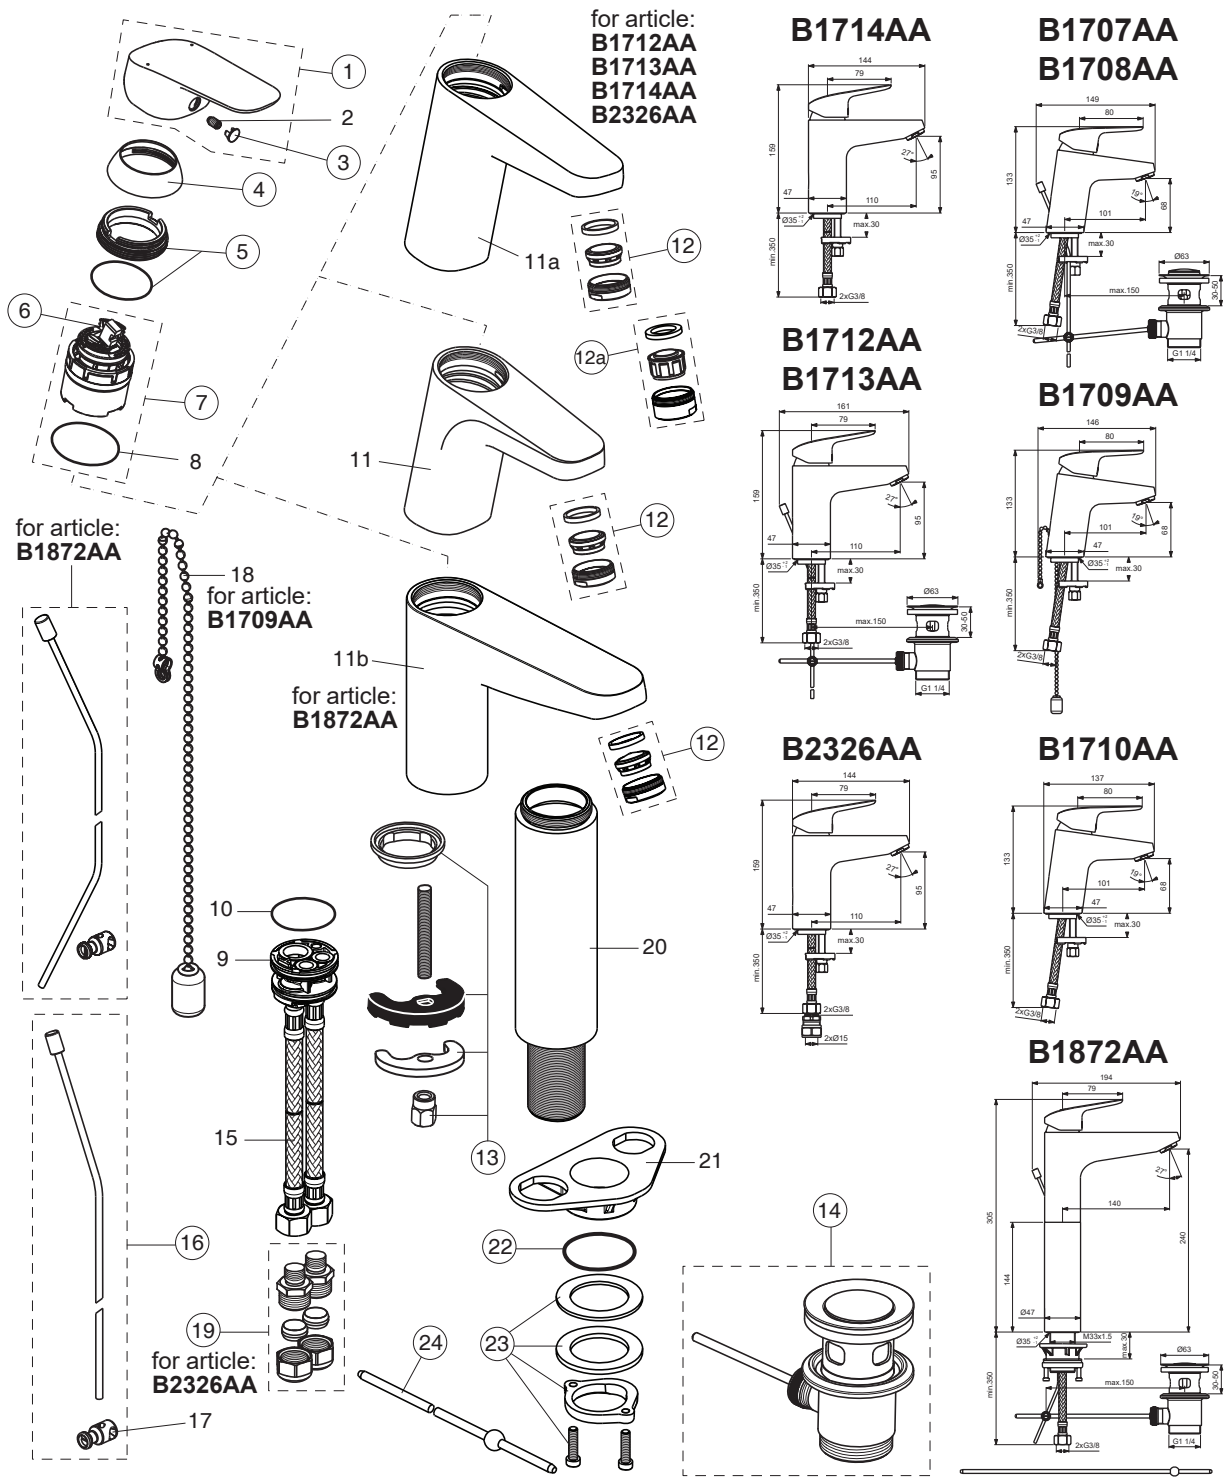

**CERAFLEX**

Ideal Standard

Pos.	Signify	Spare parts-Nr.	Quantity	Pos.	Signify	Spare parts-Nr.	Quantity
1	Lever,w/logo-set	B961375AA	1 Pcs.	13	Connecting set	A964520NU	1 Set
2	Screw M5x8		1 Pcs.	14	Pop-up drain ass.	A962991AA	1 Pcs.
3	Cap decorative	B960473AA	1 Pcs.		Pop-up waste-plastic	B964550AA	1 Pcs.
4	Rosette M38x1.5	B961373AA	1 Pcs.	15	Fl.pexhose G3/8-Ø10.5/L445		2 Pcs.
5	Screw M41x1.5/M38x1.5	B961374NU	1 Pcs.		Fl.pexhose G3/8-Ø10.5/L600		2 Pcs.
6	Hot limit stop	A861181NU	1 Pcs.	16	Pop up waste-compl.	B961384AA	1 Pcs.
7	Cartridge Ø38mm	A861156NU*	1 Pcs.	17	Pop up waste shackle		1 Pcs.
8	O-Ring Ø38x2.5		1 Pcs.	18	Beaded chain L460mm		1 Pcs.
9	Manifold		1 Pcs.	19	Connector G3/8,Ø15-set	B960845NU	1 Set
10	O-Ring Ø34x2		1 Pcs.	20	Distance bushing,w/shank		1 Pcs.
11	Body basin		1 Pcs.	21	U plate support bracket fix.kit		1 Pcs.
11a,b	Body basin GRANDE		1 Pcs.	22	O-Ring Ø37.77x2.62	A962574NU	1 Pcs.
12	Perlator M24x1-A - 5l/min	B961383AA	1 Pcs.	23	Connecting group	B960255NU	1 Set
12a	Aerator M24x1-1G/min	B960883AA	1 Pcs.(for B2326AA)	24	Waste rod L330mm	A960200AA	1 Pcs.

\*Universal set (not all parts needed)

10.2020