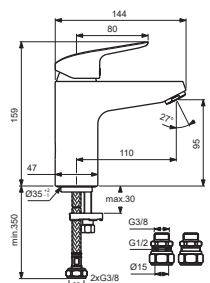

B1712AA
B1713AA
B1714AA

without pop-up waste:
B1714AA
with pop-up waste-plastic:
B1712AA
with pop-up waste-abs/mess:
B1713AA

for article:
B1872AA

for article:
B1709AA

for article:
B1872AA

B1872AA

B2326AA

Pos.	Signify	Spare parts-Nr.	Quantity	Pos.	Signify	Spare parts-Nr.	Quantity
1	Lever,w/logo-set	B961375AA	1 Set	12	Connector G3/8,Ø15-set	B960845NU	1 Set
2	Cap decorative	B960473AA	1 Pcs.	13	O-Ring Ø37.77x2.62	A962574NU	1 Pcs.
3	Rosette M38x1.5	B961373AA	1 Pcs.	14	Connecting group	B960255NU	1 Set
4	Screw M41x1.5/M38x1.5	B961374NU	1 Set	15	Waste rod L330mm	A960200AA	1 Pcs.
5	Hot limit stop	A861181NU	1 Pcs.				
6	Cartridge Ø38mm	A861156NU*	1 Set				
7	O-Ring Ø38x2.5	E960059NU*	1 Set				
8	Perlator M24x1-A - 5l/min	B961383AA	1 Pcs.				
8a	Aerator M24x1-1G/min	B960883AA	1 Pcs.(for B2326AA)				
9	Connecting set	A964520NU	1 Set				
10	Pop-up drain ass.	A962991AA	1 Pcs.				
10a	Pop-up waste-plastic	B964550AA	1 Pcs.				
11	Pop up waste-compl.	B960900AA	1 Set				
11a		B961913AA	1 Set				