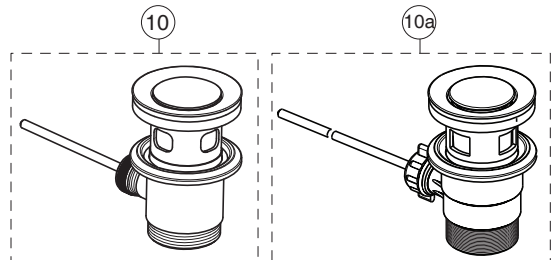

B1712AA
B1713AA
B1714AA

without pop-up waste:
B1714AA
with pop-up waste-plastic:
B1712AA
with pop-up waste-abs/mess:
B1713AA

for article:
B1872AA

for article:
B1709AA

for article:
B1872AA

B1872AA

B2326AA

Pos.	Signify	Spare parts-Nr.	Quantity	Pos.	Signify	Spare parts-Nr.	Quantity
1	Lever,w/logo-set	B961375AA	1 Set	12	Connector G3/8,Ø15-set	B960845NU	1 Set
2	Cap decorative	B960473AA	1 Pcs.	13	O-Ring Ø37.77x2.62	A962574NU	1 Pcs.
3	Rosette M38x1.5	B961373AA	1 Pcs.	14	Connecting group	B960255NU	1 Set
4	Screw M41x1.5/M38x1.5	B961374NU	1 Set	15	Waste rod L330mm	A960200AA	1 Pcs.
5	Hot limit stop	A861181NU	1 Pcs.				
6	Cartridge Ø38mm	A861156NU*	1 Set				
7	O-Ring Ø38x2.5	E960059NU*	1 Set				
8	Perlator M24x1-A - 5l/min	B961383AA	1 Pcs.				
8a	Aerator M24x1-1G/min	B960883AA	1 Pcs.(for B2326AA)				
9	Connecting set	A964520NU	1 Set				
10	Pop-up drain ass.	A962991AA	1 Pcs.				
10a	Pop-up waste-plastic	B964550AA	1 Pcs.				
11	Pop up waste-compl.	B960900AA	1 Set				
11a		B961913AA	1 Set				