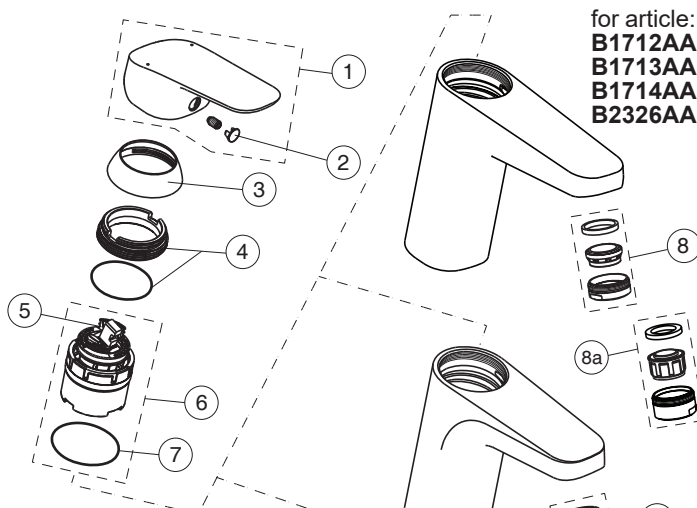

CERAFLEX

Ideal Standard

Produced from: Nov.2021

for article:
B1712AA
B1713AA
B1714AA
B2326AA

B1707AA
B1708AA
B1709AA
B1710AA

without pop-up waste:
B1710AA
with pop-up waste-plastic:
B1707AA
with pop-up waste-abs/mess:
B1708AA
with beaded chain:
B1709AA