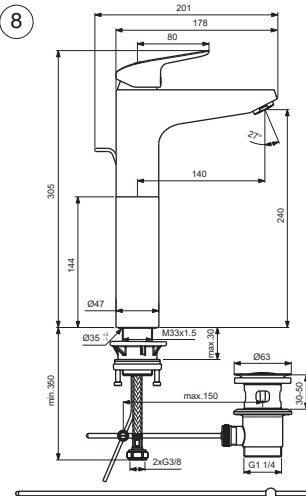

for article:
B1872AA

for article:
B1709AA

for article:
B1872AA

B1872AA

B2326AA