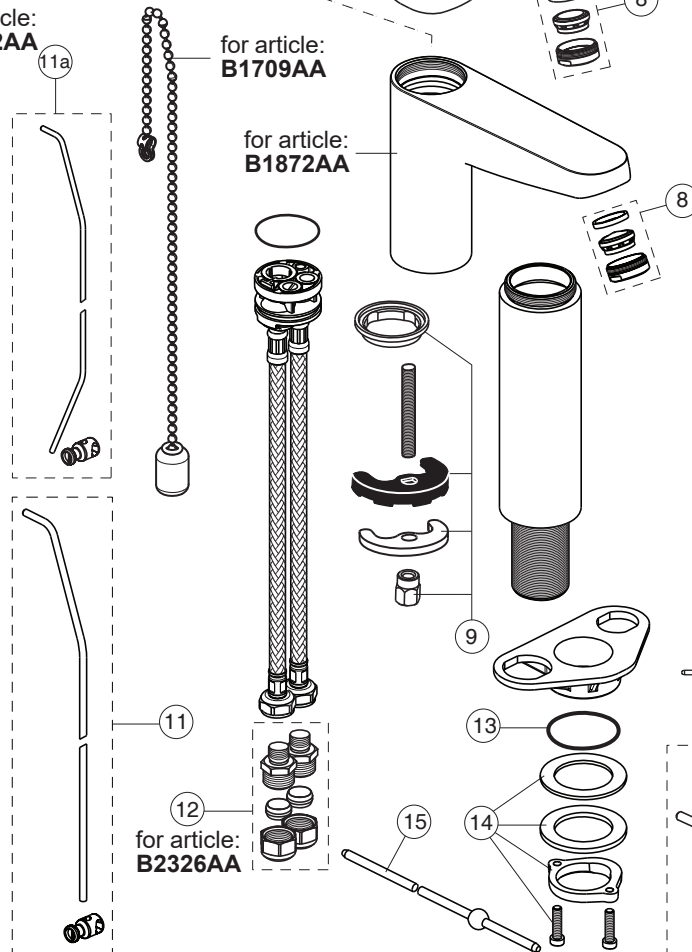

Pos.	Signify	Spare parts-Nr.	Quantity	Pos.	Signify	Spare parts-Nr.	Quantity
1	Lever,w/logo-set	B961375AA	1 Set	12	Connector G3/8,Ø15-set	B960845NU	1 Set
2	Cap decorative	B960473AA	1 Pcs.	13	O-Ring Ø37.77x2.62	A962574NU	1 Pcs.
3	Rosette M38x1.5	B961373AA	1 Pcs.	14	Connecting group	B960255NU	1 Set
4	Screw M41x1.5/M38x1.5	B961374NU	1 Set	15	Waste rod L330mm	A960200AA	1 Pcs.
5	Hot limit stop	A861181NU	1 Pcs.				
6	Cartridge Ø38mm	A861156NU*	1 Set				
7	O-Ring Ø38x2.5	E960059NU*	1 Set				
8	Perlator M24x1-A - 5l/min	B961383AA	1 Pcs.				
8a	Aerator M24x1-1G/min	B960883AA	1 Pcs.(for B2326AA)				
9	Connecting set	A964520NU	1 Set				
10	Pop-up drain ass.	A962991AA	1 Pcs.				
10a	Pop-up waste-plastic	B964550AA	1 Pcs.				
11	Pop up waste-compl.	B960900AA	1 Set				
11a		B961913AA	1 Set				

*Universal set (not all parts needed)

08.2023