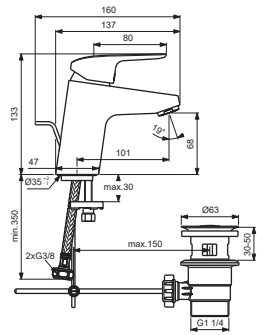

B1712AA
B1713AA
B1714AA

without pop-up waste:
B1714AA
with pop-up waste-plastic:
B1712AA
with pop-up waste-abs/mess:
B1713AA

for article:
B1872AA

for article:
B1709AA

for article:
B1872AA

B1872AA

B2326AA

Pos.	Signify	Spare parts-Nr.	Quantity	Pos.	Signify	Spare parts-Nr.	Quantity
1	Lever,w/logo-set	B961375AA	1 Set	12	Connector G3/8,Ø15-set	B960845NU	1 Set
2	Cap decorative	B960473AA	1 Pcs.	13	O-Ring Ø37.77x2.62	A962574NU	1 Pcs.
3	Rosette M38x1.5	B961373AA	1 Pcs.	14	Connecting group	B960255NU	1 Set
4	Screw M41x1.5/M38x1.5	B961374NU	1 Set	15	Waste rod L330mm	A960200AA	1 Pcs.
5	Hot limit stop	A861181NU	1 Pcs.				
6	Cartridge Ø38mm	A861156NU*	1 Set				
7	O-Ring Ø38x2.5	E960059NU*	1 Set				
8	Perlator M24x1-A - 5l/min	B961383AA	1 Pcs.				
8a	Aerator M24x1-1G/min	B960883AA	1 Pcs.(for B2326AA)				
9	Connecting set	A964520NU	1 Set				
10	Pop-up drain ass.	A962991AA	1 Pcs.				
10a	Pop-up waste-plastic	B964550AA	1 Pcs.				
11	Pop up waste-compl.	B960900AA	1 Set				
11a		B961913AA	1 Set				