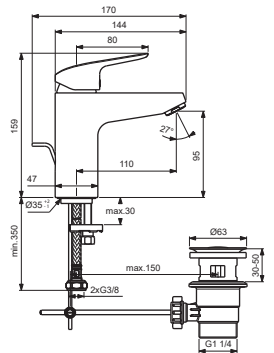

B1712AA
B1713AA
B1714AA

without pop-up waste:
B1714AA
with pop-up waste-plastic:
B1712AA
with pop-up waste-abs/mess:
B1713AA

for article:
B1872AA

for article:
B1709AA

for article:
B1872AA

B1872AA

B2326AA

Pos.	Signify	Spare parts-Nr.	Quantity	Pos.	Signify	Spare parts-Nr.	Quantity
1	Lever,w/logo-set	B961375AA	1 Set	12	Connector G3/8,Ø15-set	B960845NU	1 Set
2	Cap decorative	B960473AA	1 Pcs.	13	O-Ring Ø37.77x2.62	A962574NU	1 Pcs.
3	Rosette M38x1.5	B961373AA	1 Pcs.	14	Connecting group	B960255NU	1 Set
4	Screw M41x1.5/M38x1.5	B961374NU	1 Set	15	Waste rod L330mm	A960200AA	1 Pcs.
5	Hot limit stop	A861181NU	1 Pcs.				
6	Cartridge Ø38mm	A861156NU*	1 Set				
7	O-Ring Ø38x2.5	E960059NU*	1 Set				
8	Perlator M24x1-A - 5l/min	B961383AA	1 Pcs.				
8a	Aerator M24x1-1G/min	B960883AA	1 Pcs.(for B2326AA)				
9	Connecting set	A964520NU	1 Set				
10	Pop-up drain ass.	A962991AA	1 Pcs.				
10a	Pop-up waste-plastic	B964550AA	1 Pcs.				
11	Pop up waste-compl.	B960900AA	1 Set				
11a		B961913AA	1 Set				