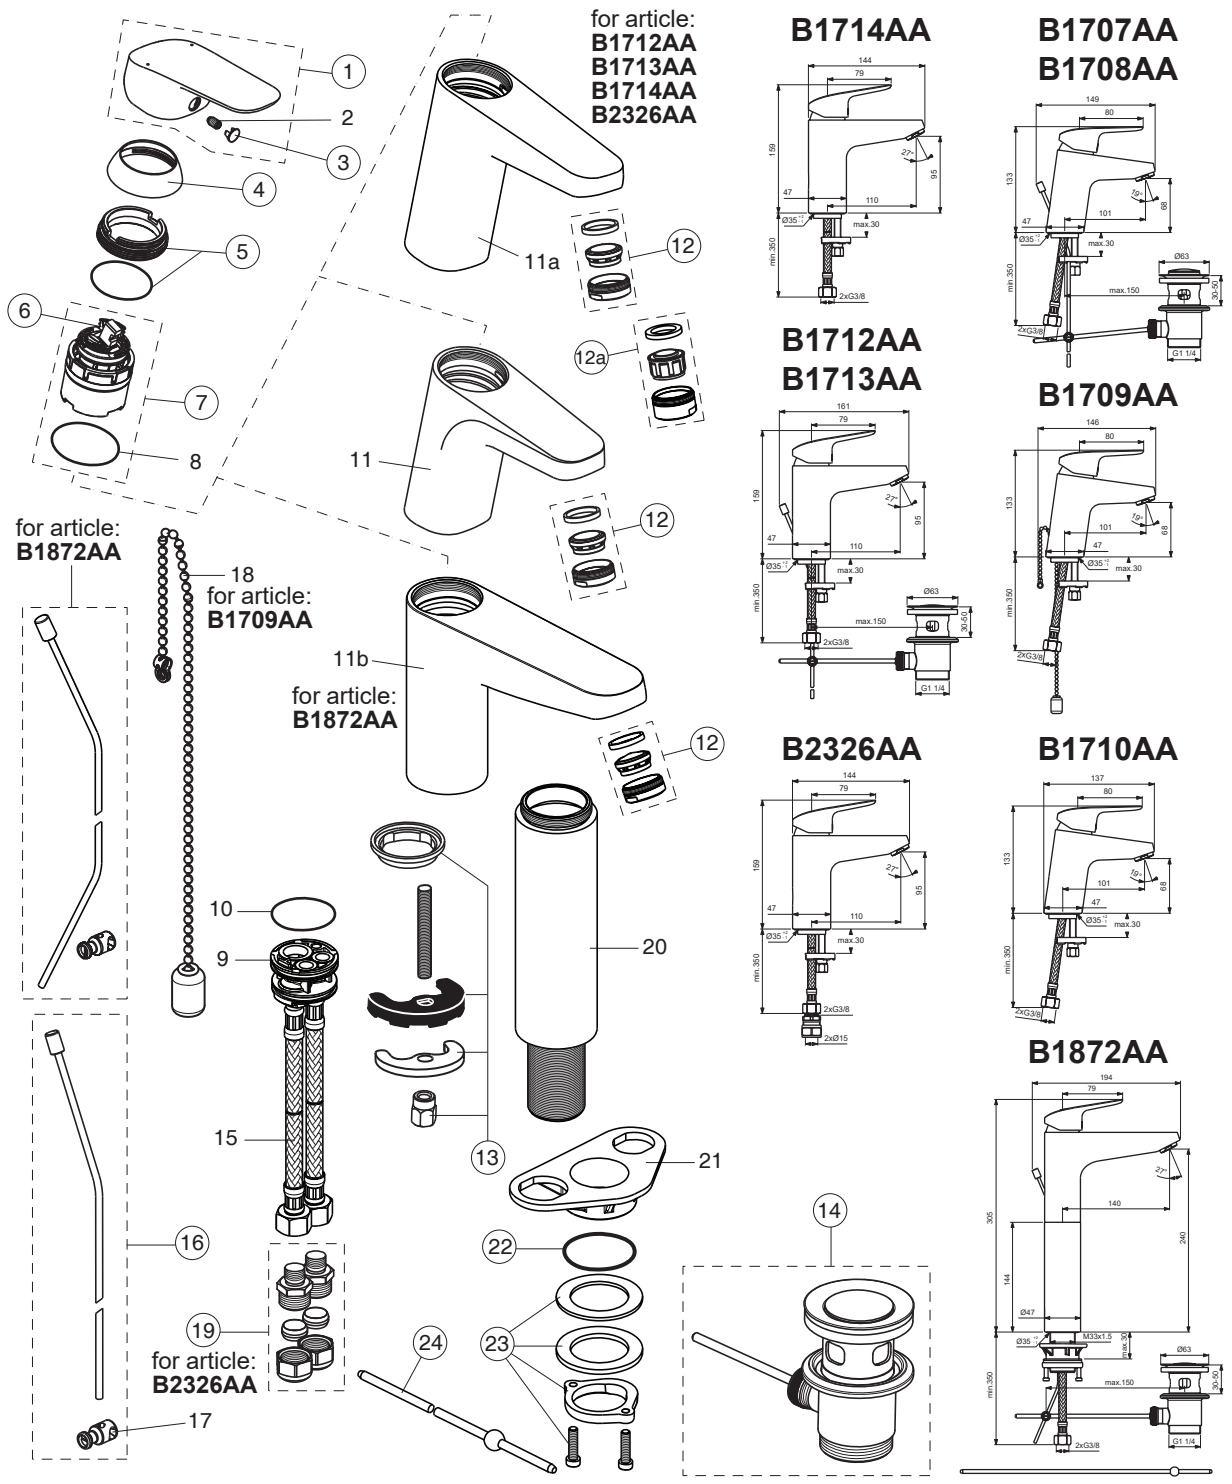

*Universal set (not all parts needed)

08.2023

CERAFLEX

Ideal Standard

Pos.	Signify	Spare parts-Nr.	Quantity	Pos.	Signify	Spare parts-Nr.	Quantity
1	Lever,w/logo-set	B961375AA	1 Pcs.	13	Connecting set	A964520NU	1 Set
2	Screw M5x8		1 Pcs.	14	Pop-up drain ass.	A962991AA	1 Pcs.
3	Cap decorative	B960473AA	1 Pcs.		Pop-up waste-plastic	B964550AA	1 Pcs.
4	Rosette M38x1.5	B961373AA	1 Pcs.	15	Fl.pexhose G3/8-Ø10.5/L445		2 Pcs.
5	Screw M41x1.5/M38x1.5	B961374NU	1 Pcs.		Fl.pexhose G3/8-Ø10.5/L600		2 Pcs.
6	Hot limit stop	A861181NU	1 Pcs.	16	Pop up waste-compl.	B961384AA	1 Pcs.
7	Cartridge Ø38mm	A861156NU*	1 Pcs.	17	Pop up waste shackle		1 Pcs.
8	O-Ring Ø38x2.5		1 Pcs.	18	Beaded chain L460mm		1 Pcs.
9	Manifold		1 Pcs.	19	Connector G3/8,Ø15-set	B960845NU	1 Set
10	O-Ring Ø34x2		1 Pcs.	20	Distance bushing,w/shank		1 Pcs.
11	Body basin		1 Pcs.	21	U plate support bracket fix.kit		1 Pcs.
11a,b	Body basin GRANDE		1 Pcs.	22	O-Ring Ø37.77x2.62	A962574NU	1 Pcs.
12	Perlator M24x1-A - 5l/min	B961383AA	1 Pcs.	23	Connecting group	B960255NU	1 Set
12a	Aerator M24x1-1G/min	B960883AA	1 Pcs.(for B2326AA)	24	Waste rod L330mm	A960200AA	1 Pcs.